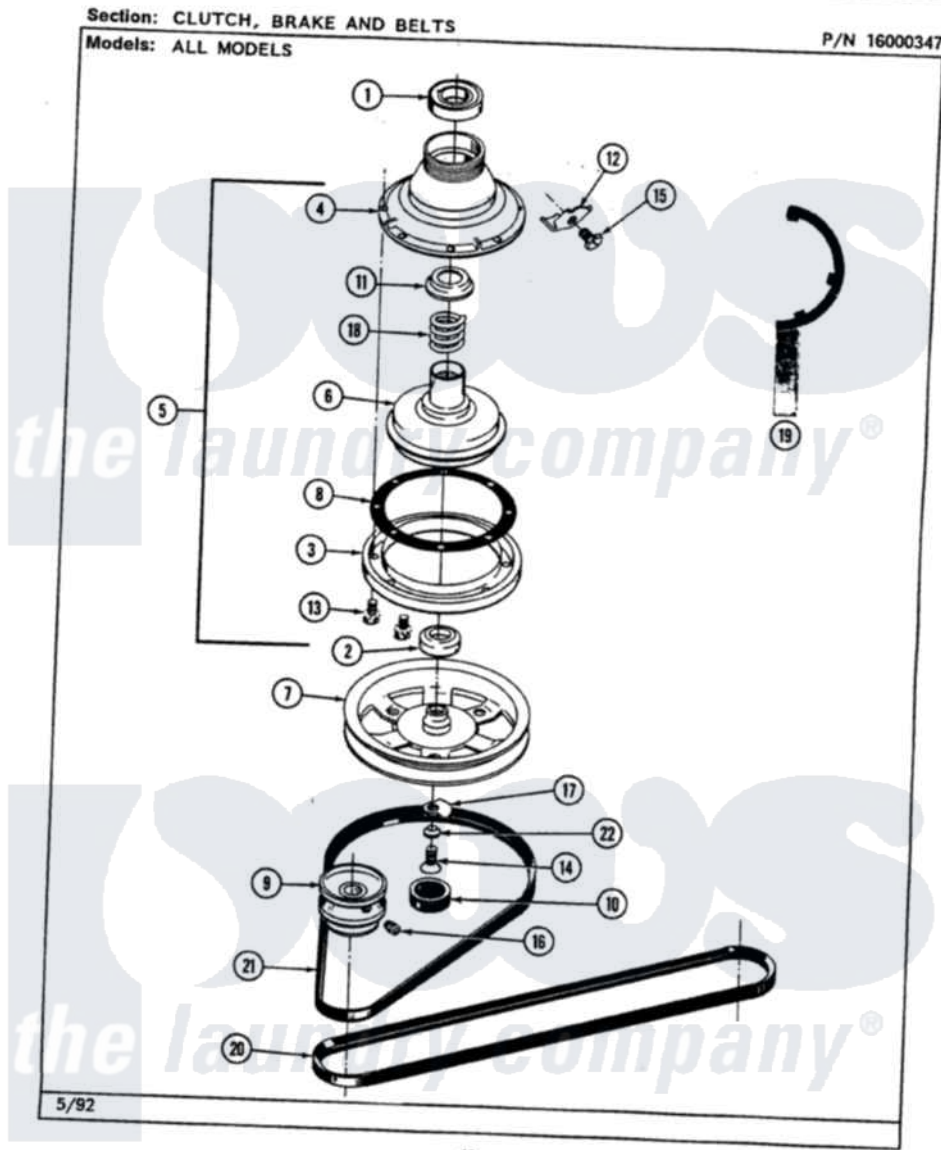

Maytag LAT9600ABW 03 - CLUTCH, BRAKE & BELTS

Maytag [Residential Maytag LAT9600ABW Washer Parts](#) Parts Diagram 03 - CLUTCH, BRAKE & BELTS
 Click on the part number to view part

Item	Original Part Number	Replaced By	Status	Part Description
1	Y200720	22003441		Bearing, Rear
2	200835			Bearing, Brake Rotor
3	211043	6-2011900		Brake Asse
4	211045	6-2011900		Brake Asse
5	201190	6-2011900		Brake Asse
6	201126	6-2011900		Brake Asse
7	211059	6-2301530		Pulley
8	211042	6-2011900		Brake Asse
9	200816	6-2008160		Pulley- MO
10	211038		Not Available	CAP, OIL RETAINER
11	211039	6-2011900		Brake Asse
12	213325			Clip, Retaining
13	211000			SCREW, BRAKE DRUM (HEX HEAD)
14	211375	681582		Screw
15	213326			Bolt, Sems Retaining Clip
16	Y053241			Set Screw, Motor Pulley

17	211089		Lug, Stop Pulley
18	211041	6-2011900	Brake Asse
19	Y038315	038315	Tool
20	211124		Part Not Used
21	211125		V Belt, Drive Pulley
22	211090	22003555	Washer, Stop Lug