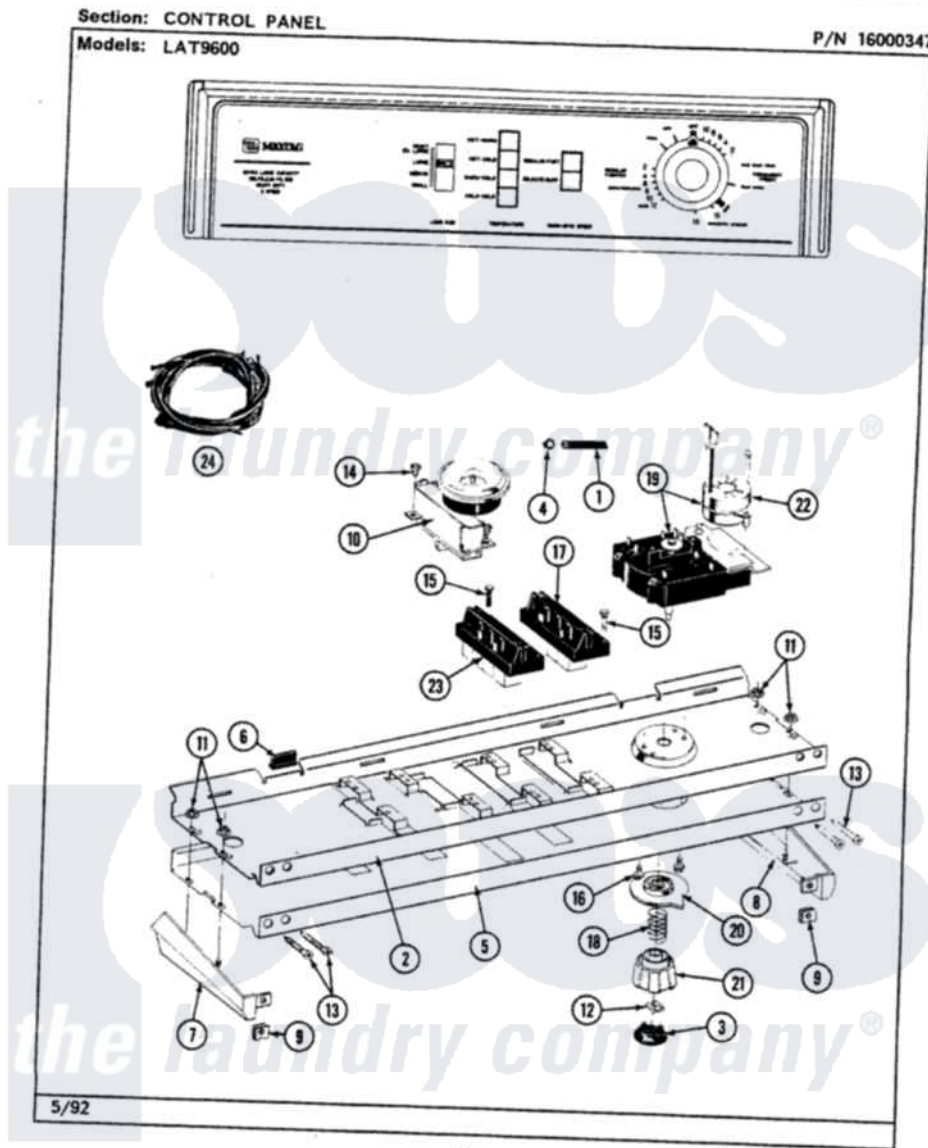

Maytag LAT9600ABW 04 - CONTROL PANEL

26

Maytag [Residential Maytag LAT9600ABW Washer Parts](#) Parts Diagram 04 - CONTROL PANEL
Click on the part number to view part

Item	Original Part Number	Replaced By	Status	Part Description
1	212942	22001619		Tube, Water Level Switch
2	214809			Back Up Plate
3	215821		Not Available	CAP, KNOB
4	410296	596669		Clamp, Manifold
5	207387		Not Available	CONTROL PANEL
6	214897			Pad, Control Panel
7	207215		Not Available	END CAP LH
8	207216		Not Available	END CAP RH
9	214894			Fastener, End Cap
10	207360			Infinite Level Press Switch
11	214872			Palnut, End Cap Note: Nut, Lamp Holder
12	211605			Bezel, Timer Dial
13	210932			Screw, No.8 X 9/16 Ctsk Note: Screw, Inlet Duct
14	211168	W10139210		Screw, 8-18 X 5/16
15	213117	67006908		Screw, Ice Rack

16	213966	3400014	Screw
17	207370		Speed Control Switch - 2 Butto
18	211065		Spring, Index Wheel
19	207373		Timer
20	215827	Not Available	TIMER DIAL SKIRT
21	215828		Knob, Timer
22	205033	22205033	Motor- Tim
23	207367	Not Available	TEMP CONTROL SWITCH - 4 BUTTON
24	207381	Not Available	WIRE HARNESS