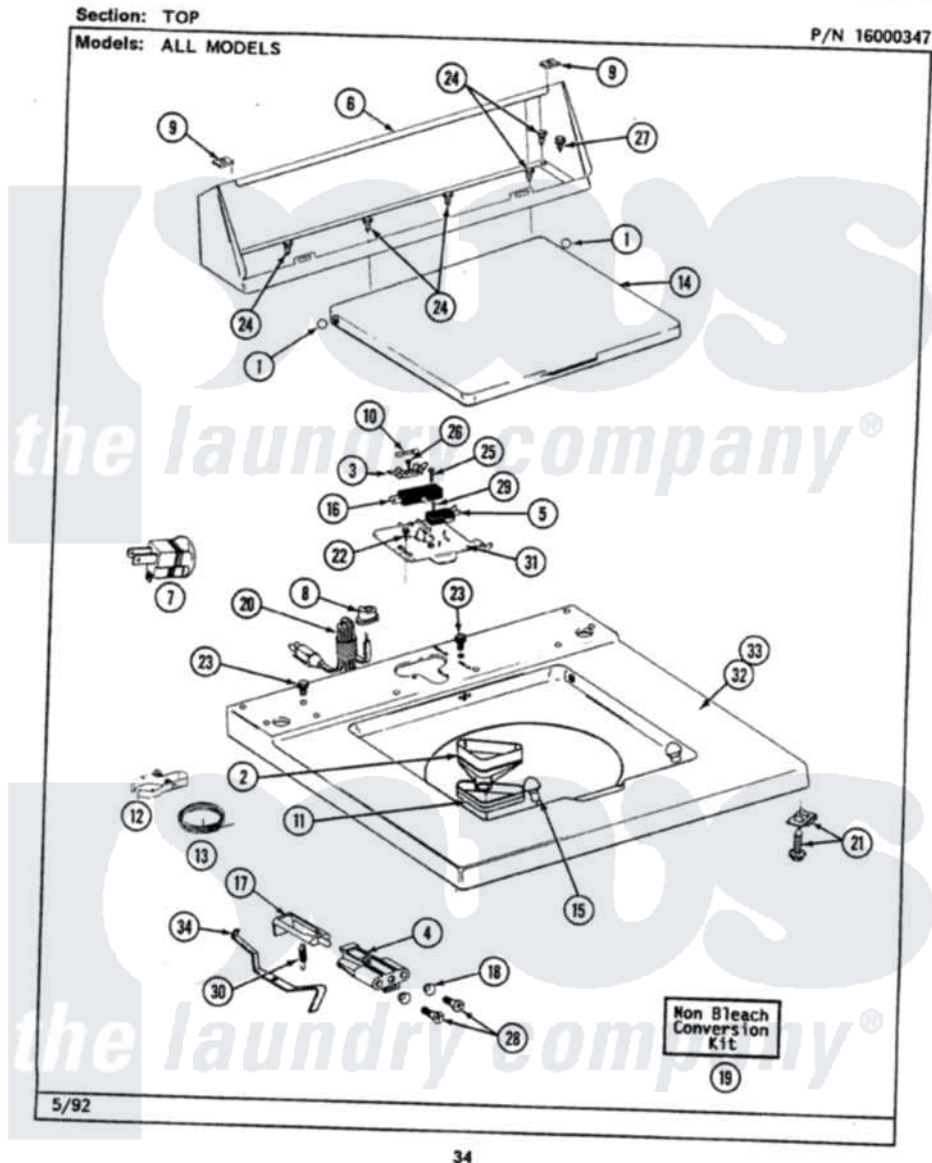

Maytag LAT9600ABW 05 - TOP

Maytag [Residential Maytag LAT9600ABW Washer Parts](#) Parts Diagram 05 - TOP
 Click on the part number to view part

Item	Original Part Number	Replaced By	Status	Part Description
1	211726			Hinge, Ball Lid
2	215577			Bleach Inlet White
3	207167			Block, Fuse
4	214279	204968		Plunger And Bracket Assembly--W
5	207166			Switch, Check
6	205635			Console
7	Y201808			Converter
8	211881			Grommet, Cord Part Not Used-Gas Models Only
9	215075			Fastener, Control Panel To Console
10	207168	22001682		Switch Assembly, Lid W/4amp Fuse
11	214436			Gasket
12	301548			Clamp, Ground Wire
13	311155			Ground Wire And Clamp
14	216073			LID (WHITE)

15	212716		Bumper, Lid
16	205415	279347	Switch-Lid
17	215700		Not Available
18	211500		LID SWITCH PLUNGER
19	205997		Washer, Bracket To Top Cover
20	204590		Non-Bleach Conversion Kit
21	204445		Cord, Power
22	207159	489355	Screw And Fastener Assembly
23	210186	3370225	Screw, 8 X 1/2
24	211294	90767	Screw
25	213501		Screw, 8A X 3/8 HeX Washer Head Tapping
26	215705	Y311711	Screw, No.6-20 X 1-1/8 Inch
27	Y313559		Screw, Fuse Block
28	910182	25-7809	Screw
29	912012	3400409	Screw, No.6-20 1/2 Flthd Torx
30	213720		Screw
31	Y215699	22001678	Spring, Lid Switch
32	207170		Bracket, Switch And Fuse
34	215704		Top Cover
			Lever, Unbalance