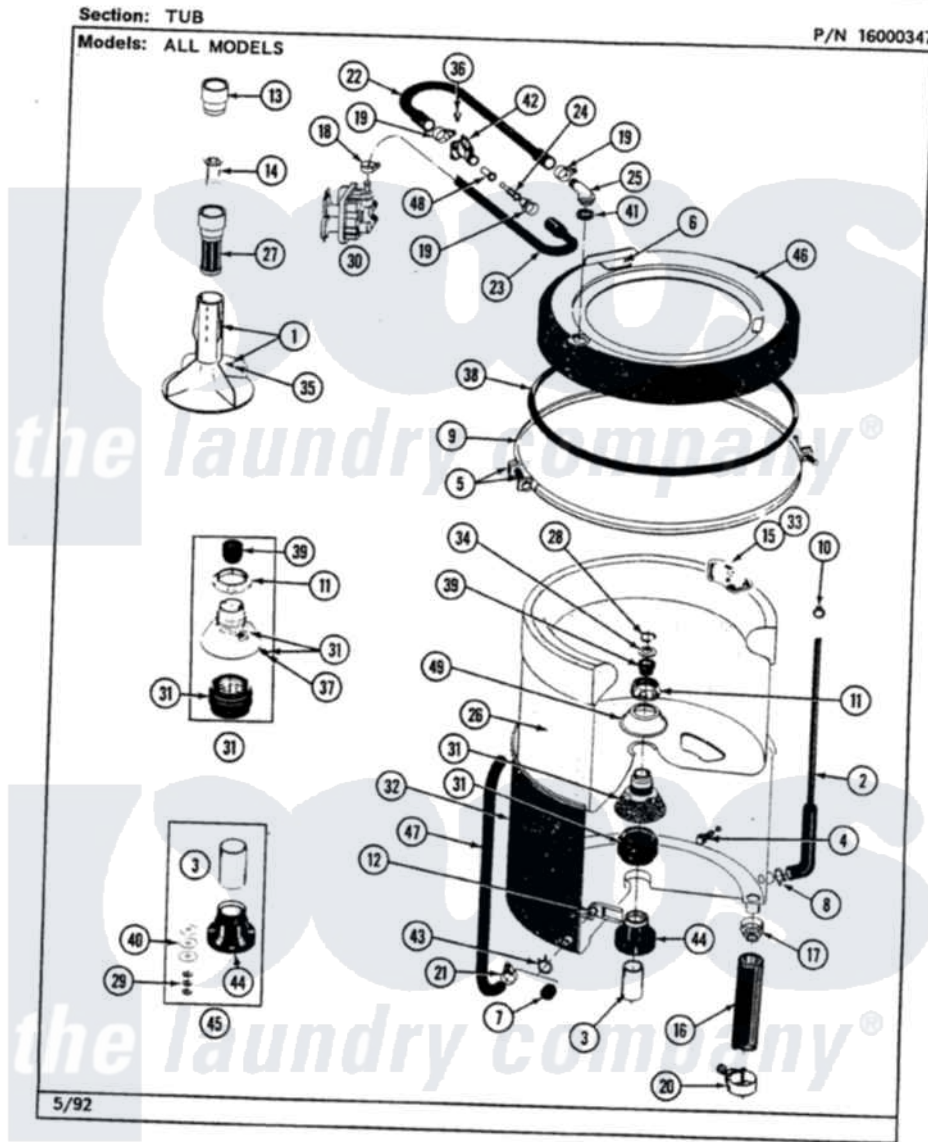

Maytag LAT9600ABW 07 - TUB

38

Maytag [Residential Maytag LAT9600ABW Washer Parts](#) Parts Diagram 07 - TUB
Click on the part number to view part

Item	Original Part Number	Replaced By	Status	Part Description
1	207228			Agitator W/Lock Screw
2	212942	22001619		Tube, Water Level Switch
3	211130			Bearing Liner, Tub Bearing
4	200744	W10175939		Bolt
"	205254	W10175938		Bolt
5	205529			Nut And Bolt Kit For Tub Clam
6	215232			Bumper, Unbalance
7	214725			Cap For Spout-Outer Tub
8	211641			Clamp, 1-1/16"
9	200846			Clamp - Tub Cover
10	410296	596669		Clamp, Manifold
11	211047	6-2110472		Nut- Clamp
13	215721			Dispensing Cap
14	215733			Dispensing Cup
15	207219			Filter, Self-Cleaning
16	213045			Hose, Outer Tub Part Not Used

17	200900	616099	Clamp
18	201575		Clamp, Hose
19	202515	596669	Clamp, Manifold
20	202574	3367052	Clamp, Hose
21	205161	489503	Clamp
22	Y215234		Hose, Injector Fill
23	213013		Hose, Injector
24	213015		Nozzle, Injector
25	215235		Tube, Injector
26	207831	Not Available	TUB, INNER (W/PLUG)
28	Y015667		Retaining Ring
29	Y054867		Washer, Lock
30	205613		Water Valve
31	204012	6-2095720	Mounting S
32	205484		Tub, Outer Part Not Used
34	Y015666		Washer, Retaining -
35	206478	Not Available	SCREW & WASHER FOR AGITATOR
36	312620		Screw, Sems
37	211618	22001423	Set Screw, Mounting Stem
38	211232		Seal, Tub Cover
39	Y0A4298	6-0A57420	Seal- Agitator
40	211100		Washer, Outer Tub
41	215233		Seal For Injector Tube
42	215447		Sleeve For Injector
43	214739	596669	Clamp, Manifold
44	200824	6-2040130	Tub Bearin
45	204013	6-2040130	Tub Bearin
46	206380	Not Available	COVER, TUB
48	213016	216201	Nozzle
49	211210		Washer, Clamping Nut