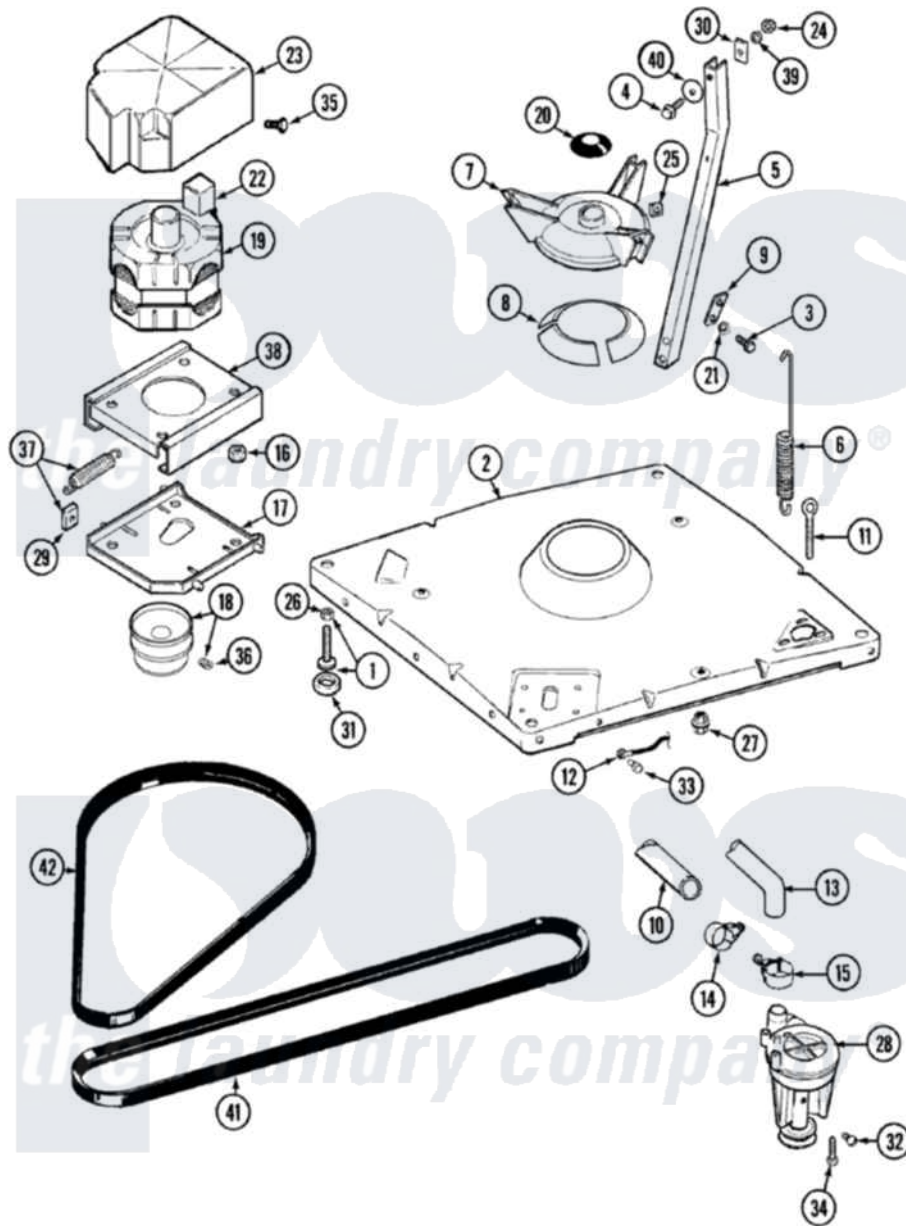

# Maytag LAT9604AAE 01 - BASE

Maytag Residential Maytag LAT9604AAE Washer Parts Parts Diagram 01 - BASE  
 Click on the part number to view part

Item	Original Part Number	Replaced By	Status	Part Description
1	Y302699	<a href="#">22003428</a>		Leg, Adjustable
2	22001172	<a href="#">22002150</a>		Base
3	<a href="#">Y015627</a>			Screw- Hex
4	205254	<a href="#">W10175938</a>		Bolt
"	200744	<a href="#">W10175939</a>		Bolt
5	<a href="#">213053</a>			Brace, Tub Part Not Used
6	<a href="#">22001300</a>			Spring, Centering
7	<a href="#">203725</a>			Damper W/Bolt And Clip
8	<a href="#">203956</a>			Damper Pad Kit
9	<a href="#">213073</a>			Washer, Double Brace
10	214767	<a href="#">22001448</a>		Hose, Pump
11	<a href="#">216416</a>			Bolt, Eye/Centering Spring
12	<a href="#">901220</a>			Ground Wire
13	<a href="#">213045</a>			Hose, Outer Tub Part Not Used
14	202574	<a href="#">3367052</a>		Clamp, Hose
15	202574	<a href="#">3367052</a>		Clamp, Hose