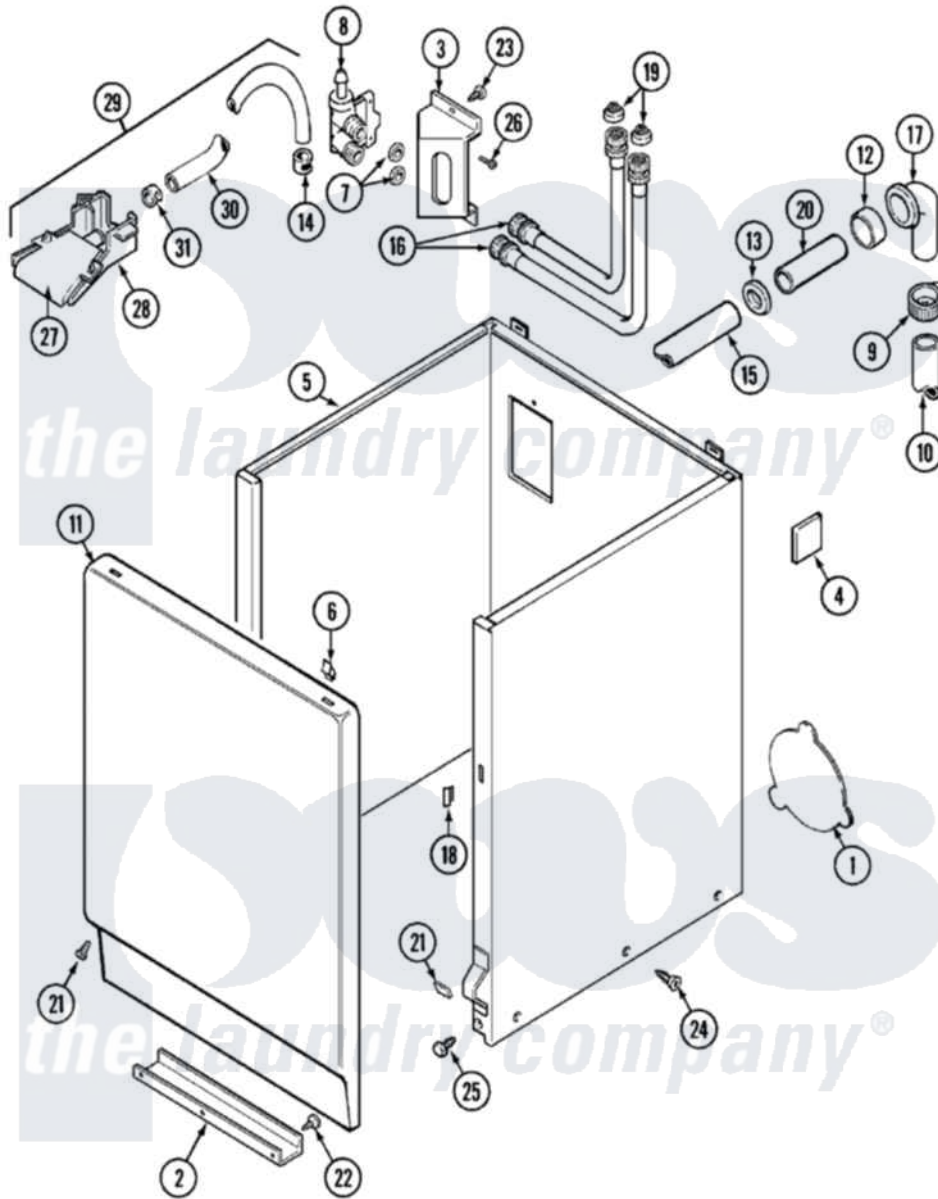

Maytag LAT9604AAE 02 - CABINET

Maytag [Residential Maytag LAT9604AAE Washer Parts](#) Parts Diagram 02 - CABINET
 Click on the part number to view part

Item	Original Part Number	Replaced By	Status	Part Description
1	211294	90767		Screw, 8A X 3/8 HeX Washer Head Tapping
"	211878		Not Available	PLATE, ACCESS
2	213846			Guard, Belt
3	214812	22002361		Bracket, Water Valve
4	215058			Pad, Cabinet Bumper
5	22001302	22004425		Cabinet White Aspack
6	212982	22001650		Fastener, Spring
7	Y013783			Washer, Inlet Hose
8	214337	96160		Screen
"	22001274			Valve, Water
9	200908	285655		Clamp, Hose
10	216017			Hose, Drain
"	Y059149			(7/8" I.D. CARTON OF 50 FT.)
11	33001221	22001817		Sheet, Sound Damper
"	216078		Not Available	PANEL, FRONT (WHT)

12	214765		Gasket, Siphon Break
13	202574	3367052	Clamp, Hose
14	216169	596669	Clamp, Manifold
15	214767	22001448	Hose, Pump
16	202860		Inlet Hose Assembly
17	Y216016	W10116738	Elbow
18	214376	22002331	Spacer, Front Panel
19	200961	12001413	Strainer And Washer Kit
20	Y014874		Screw, Idler Arm And Sleeve
"	206638		Siphon Break
21	204439		Screw And Fstner Assembly
22	211294	90767	Screw, 8A X 3/8 HeX Washer Head Tapping
23	212276	W10116760	Screw
24	213007		Xfor Cabinet See Cabinet, Back
25	213121	3400111	Screw, 12-14 X 5/8
"	213122	27001200	Screw
26	Y313561		Screw----NA
27	22001187		Injector
28	22001186		Injector
29	22001304		Water Injector Assembly
30	22001190		Hose, Injector
31	216170	489503	Clamp