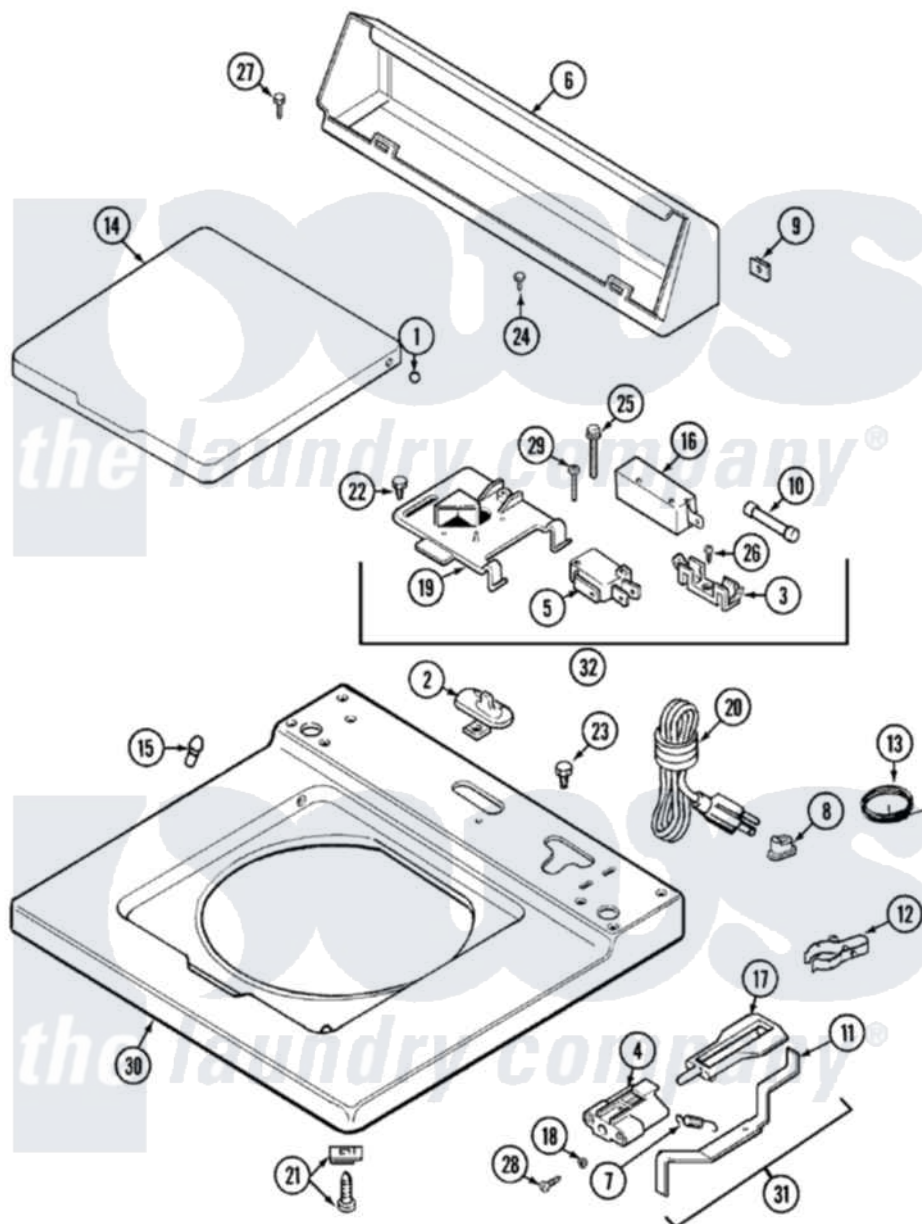

Maytag LAT9604AAE 05 - TOP

Maytag [Residential Maytag LAT9604AAE Washer Parts](#) Parts Diagram 05 - TOP
 Click on the part number to view part

Item	Original Part Number	Replaced By	Status	Part Description
1	211726			Hinge, Ball Lid
2	207159	489355		Screw, 8 X 1/2
"	22001298			Cap, Top Cover
3	207167			Block, Fuse
4	216256		Not Available	BRACKET, UNBALANCE
5	207166			Switch, Check
6	205635			Console
7	213720			Spring, Lid Switch
8	211881			Grommet, Cord Part Not Used- Gas Models Only
9	215075			Fastener, Control Panel To Console
10	207168	22001682		Switch Assembly, Lid W/4amp Fuse
11	22001136			Lever, Unbalance
12	301548			Clamp, Ground Wire
13	311155			Ground Wire And Clamp

14	22001028	22001893	Lid
"	22001206	22001893	Lid
15	212716		Bumper, Lid
16	205415	279347	Switch-Lid
17	216255		Plunger, Lid Switch
18	211500		Washer, Bracket To Top Cover
19	Y215699	22001678	Bracket, Switch And Fuse
20	208194	22003062	Cord, Power
21	204445		Screw And Fastener Assembly
22	207159	489355	Screw, 8 X 1/2
23	315483	3370225	Screw
24	216423	3370225	Screw
25	213501		Screw, No.6-20 X 1-1/8 Inch
26	Y311711		Screw, Fuse Block
27	Y313559		Screw
28	910182	25-7809	Screw, No.6-20 1/2 Flthd Torx
29	22001352		Screw, Check Switch
30	22001117	Not Available	TOP COVER ASSEMBLY (WHT)
31	22001311		Unbalance Lever Assembly
32	207176	22001682	Switch Assembly, Lid W/4amp Fuse