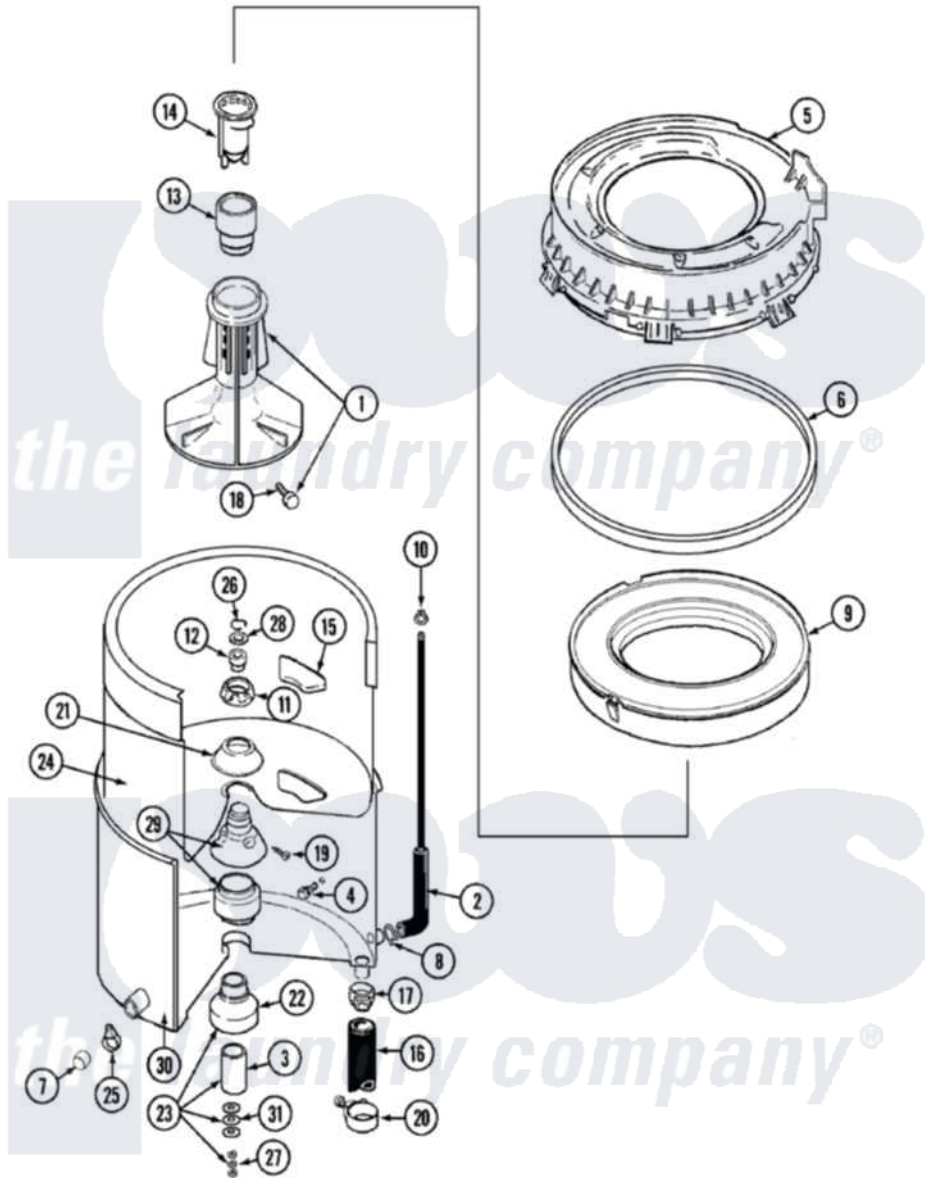

Maytag LAT9604AAE 07 - TUB

Maytag [Residential Maytag LAT9604AAE Washer Parts](#) Parts Diagram 07 - TUB
 Click on the part number to view part

Item	Original Part Number	Replaced By	Status	Part Description
1	207228			Agitator W/Lock Screw
2	22001036	22001619		Tube, Water Level Switch
3	211130			Bearing Liner, Tub Bearing
4	200744	W10175939		Bolt
"	205254	W10175938		Bolt
5	22001299			Tub Cover And Gasket Assembly
6	Y22001201	22001007		Gasket, Cover To Tub
7	214725			Cap For Spout-Outer Tub
8	211641			Clamp, 1-1/16"
9	22001142			Ring, Balance
10	410296	596669		Clamp, Manifold
11	211047	6-2110472		Nut- Clamp
12	Y0A4298	6-0A57420		Seal- Agitator
13	22001295			Housing, Dispenser
14	22001294			Cup, Dispensing
15	207219			Filter, Self-Cleaning

16	213045		Hose, Outer Tub Part Not Used
17	201011	285655	Clamp, Hose
18	206478		Not Available
19	211618	22001423	Set Screw, Mounting Stem
20	202574	3367052	Clamp, Hose
21	211210		Washer, Clamping Nut
22	200824	6-2040130	Tub Bearin
23	204013	6-2040130	Tub Bearin
24	22001139		Tub, Inner
25	214739	596669	Clamp, Manifold
26	Y015667		Retaining Ring
27	Y054867		Washer, Lock
28	Y015666		Washer, Retaining -
29	204012	6-2095720	Mounting S
30	22001114		Not Available
31	211100		TUB, OUTER (EX. LARGE)
			Washer, Outer Tub