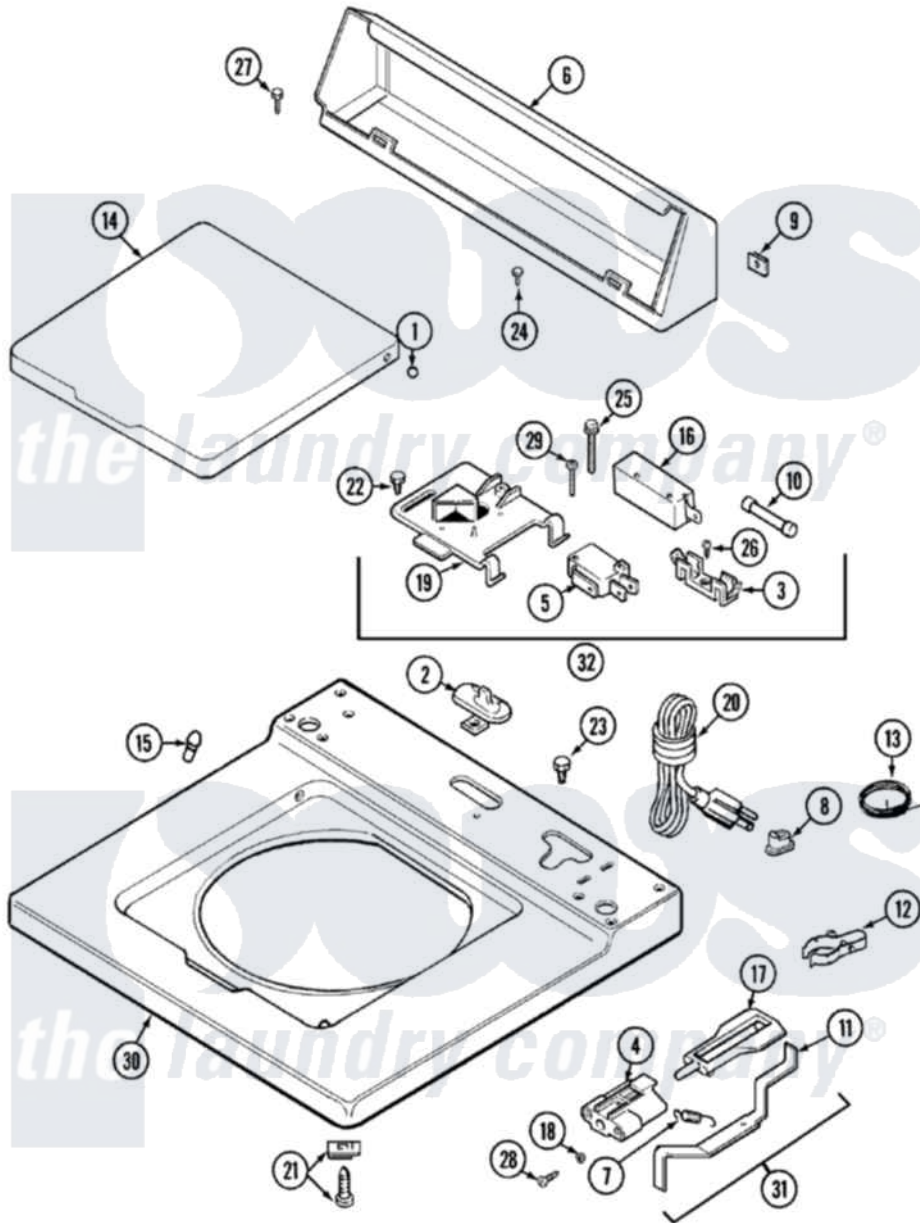

# Maytag LAT9604AAL 05 - TOP

Maytag [Residential Maytag LAT9604AAL Washer Parts](#) Parts Diagram 05 - TOP  
 Click on the part number to view part

Item	Original Part Number	Replaced By	Status	Part Description
1	<a href="#">211726</a>			Hinge, Ball Lid
2	207159	<a href="#">489355</a>		Screw, 8 X 1/2
"	<a href="#">22001298</a>			Cap, Top Cover
3	<a href="#">207167</a>			Block, Fuse
4	216256		Not Available	BRACKET, UNBALANCE
5	<a href="#">207166</a>			Switch, Check
6	205635L		Not Available	CONSOLE (ALM)
7	<a href="#">213720</a>			Spring, Lid Switch
8	<a href="#">211881</a>			Grommet, Cord Part Not Used-Gas Models Only
9	<a href="#">215075</a>			Fastener, Control Panel To Console
10	207168	<a href="#">22001682</a>		Switch Assembly, Lid W/4amp Fuse
11	<a href="#">22001136</a>			Lever, Unbalance
12	<a href="#">301548</a>			Clamp, Ground Wire
13	<a href="#">311155</a>			Ground Wire And Clamp

14	22001029		Not Available	LID (CANADA-ALM)---NA
"	22001207		Not Available	LID W/LEGEND (ALM)---NA
15	<a href="#">212716</a>			Bumper, Lid
16	205415	<a href="#">279347</a>		Switch-Lid
17	<a href="#">216255</a>			Plunger, Lid Switch
18	<a href="#">211500</a>			Washer, Bracket To Top Cover
19	Y215699	<a href="#">22001678</a>		Bracket, Switch And Fuse
20	208194	<a href="#">22003062</a>		Cord, Power
21	<a href="#">204445</a>			Screw And Fastener Assembly
22	207159	<a href="#">489355</a>		Screw, 8 X 1/2
23	315483	<a href="#">3370225</a>		Screw
24	216423	<a href="#">3370225</a>		Screw
25	<a href="#">213501</a>			Screw, No.6-20 X 1-1/8 Inch
26	<a href="#">Y311711</a>			Screw, Fuse Block
27	<a href="#">Y313559</a>			Screw
28	910182	<a href="#">25-7809</a>		Screw, No.6-20 1/2 Flthd Torx
29	<a href="#">22001352</a>			Screw, Check Switch
30	22001118		Not Available	TOP, MAIN (ALM)---NA
31	<a href="#">22001311</a>			Unbalance Lever Assembly
32	207176	<a href="#">22001682</a>		Switch Assembly, Lid W/4amp Fuse