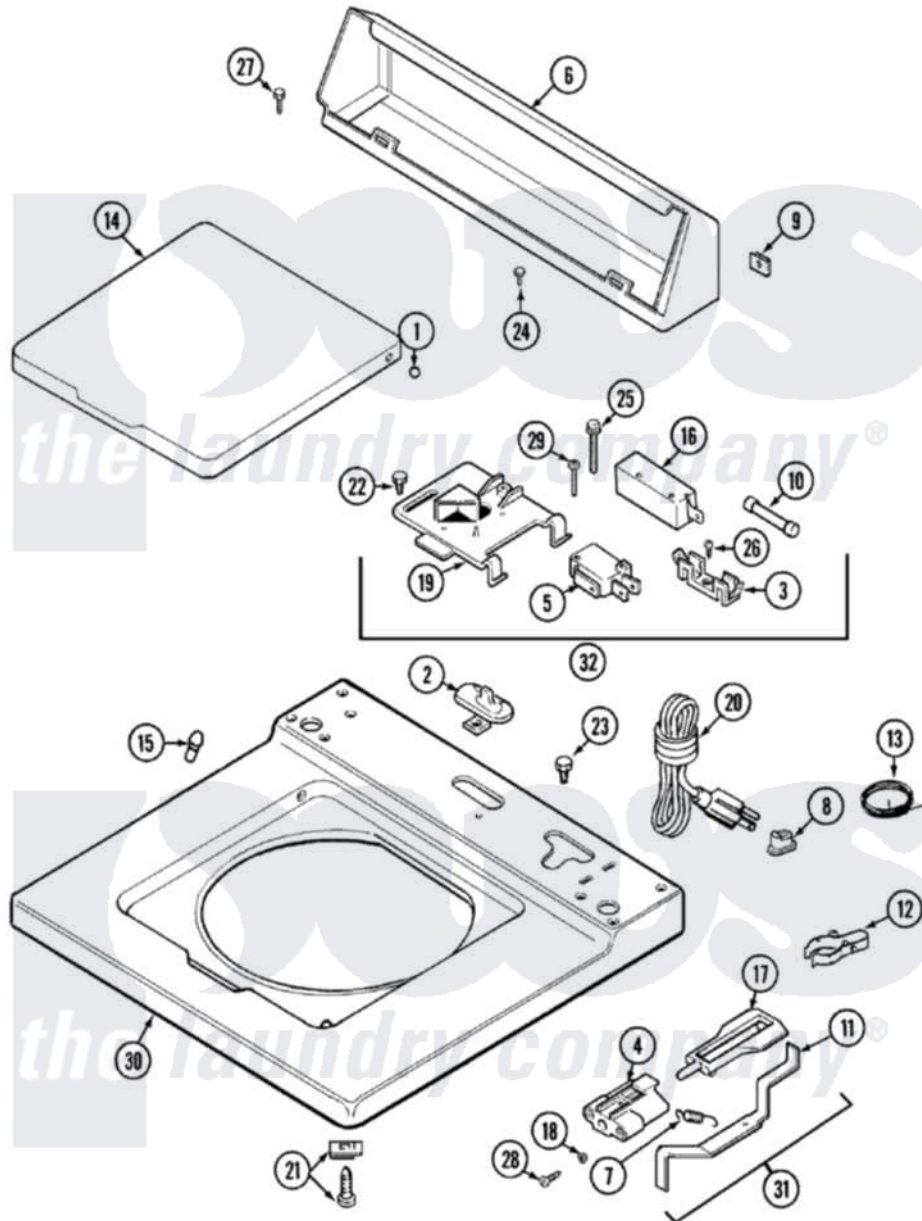

Maytag LAT9604AAM 05 - TOP

Maytag [Residential Maytag LAT9604AAM Washer Parts](#) Parts Diagram 05 - TOP
 Click on the part number to view part

Item	Original Part Number	Replaced By	Status	Part Description
1	211726			Hinge, Ball Lid
2	207159	489355		Screw, 8 X 1/2
"	22001298			Cap, Top Cover
3	207167			Block, Fuse
4	216256		Not Available	BRACKET, UNBALANCE
5	207166			Switch, Check
6	205635L		Not Available	CONSOLE (ALM)
7	213720			Spring, Lid Switch
8	211881			Grommet, Cord Part Not Used-Gas Models Only
9	215075			Fastener, Control Panel To Console
10	207168	22001682		Switch Assembly, Lid W/4amp Fuse
11	22001136			Lever, Unbalance
12	301548			Clamp, Ground Wire
13	311155			Ground Wire And Clamp

14	22001029		Not Available	LID (CANADA-ALM)---NA
"	22001207		Not Available	LID W/LEGEND (ALM)---NA
15	212716			Bumper, Lid
16	205415	279347		Switch-Lid
17	216255			Plunger, Lid Switch
18	211500			Washer, Bracket To Top Cover
19	Y215699	22001678		Bracket, Switch And Fuse
20	208194	22003062		Cord, Power
21	204445			Screw And Fastener Assembly
22	207159	489355		Screw, 8 X 1/2
23	315483	3370225		Screw
24	216423	3370225		Screw
25	213501			Screw, No.6-20 X 1-1/8 Inch
26	Y311711			Screw, Fuse Block
27	Y313559			Screw
28	910182	25-7809		Screw, No.6-20 1/2 Flthd Torx
29	22001352			Screw, Check Switch
30	22001118		Not Available	TOP, MAIN (ALM)---NA
31	22001311			Unbalance Lever Assembly
32	207176	22001682		Switch Assembly, Lid W/4amp Fuse