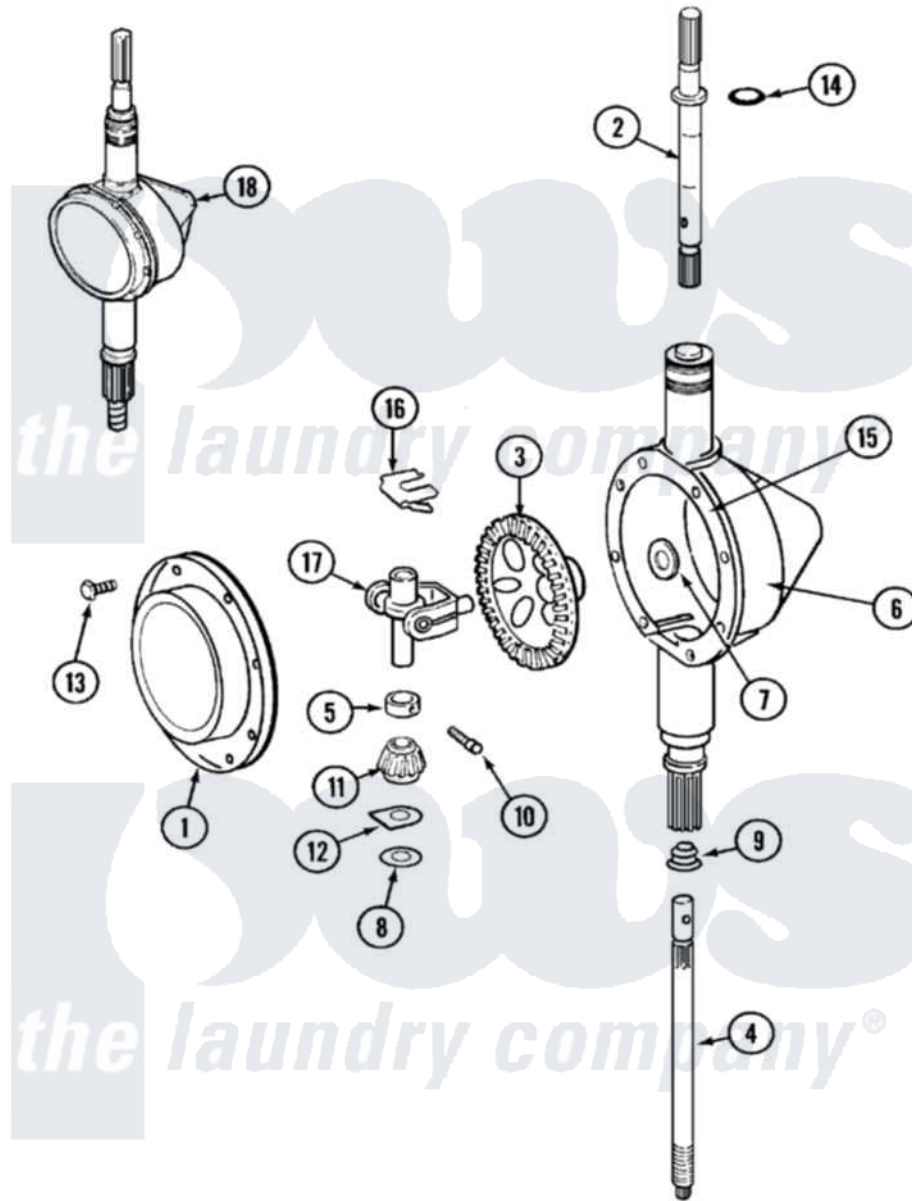

Maytag LAT9604AAM 06 - TRANSMISSION

Maytag [Residential Maytag LAT9604AAM Washer Parts](#) Parts Diagram 06 - TRANSMISSION
 Click on the part number to view part

Item	Original Part Number	Replaced By	Status	Part Description
1	206628			Cover, Transmission
2	207153	6-2097820		Kit- Shaft
3	206713	6-2067130		Gear- Beve
4	215410	12001450		Ctr Shaft W/Collar Andkeeper- Dp
5	215415		Not Available	COLLAR, LOWER
6	206624	6-2097750		Trans Dee
7	215394			Washer, Bevel Gear
8	211483	6-2114830		Washer- SP
9	206602	207843		Lip Seal Repair Kit
10	Y206629			Pin, Collar
11	215401	W10221114		Pinion
12	215395			Plate, Clutch
13	215417		Not Available	SCREW, TRANSMISSION COVER
14	210690			Seal, Rubber
15	Y058700	675652		Adhesive

16

[215581](#)

Spring, Agitator Shaft

17

206685

[6-2066850](#)

Yoke

18