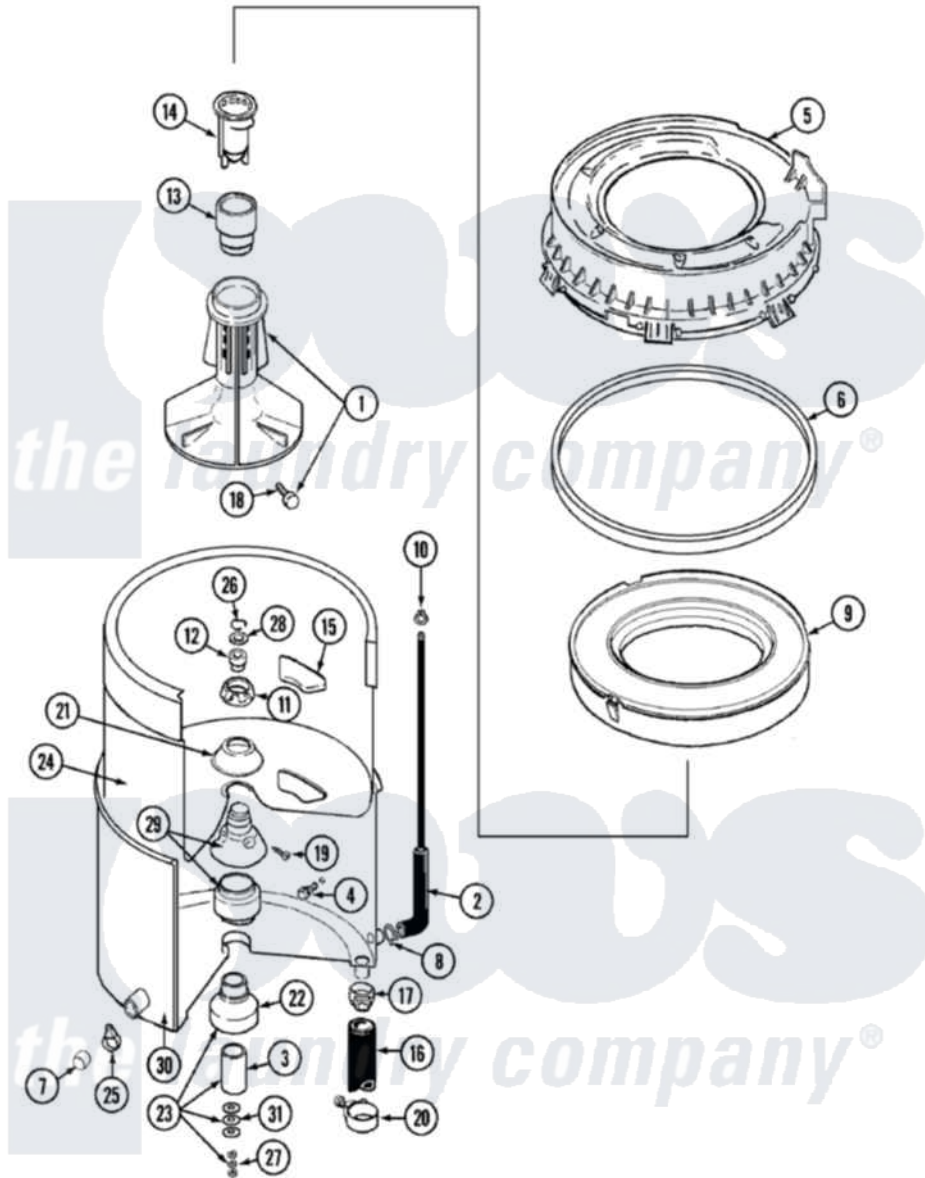

# Maytag LAT9604AAM 07 - TUB

Maytag [Residential Maytag LAT9604AAM Washer Parts](#) Parts Diagram 07 - TUB  
 Click on the part number to view part

Item	Original Part Number	Replaced By	Status	Part Description
1	<a href="#">207228</a>			Agitator W/Lock Screw
2	22001036	<a href="#">22001619</a>		Tube, Water Level Switch
3	<a href="#">211130</a>			Bearing Liner, Tub Bearing
4	200744	<a href="#">W10175939</a>		Bolt
"	205254	<a href="#">W10175938</a>		Bolt
5	<a href="#">22001299</a>			Tub Cover And Gasket Assembly
6	Y22001201	<a href="#">22001007</a>		Gasket, Cover To Tub
7	<a href="#">214725</a>			Cap For Spout-Outer Tub
8	<a href="#">211641</a>			Clamp, 1-1/16"
9	<a href="#">22001142</a>			Ring, Balance
10	410296	<a href="#">596669</a>		Clamp, Manifold
11	211047	<a href="#">6-2110472</a>		Nut- Clamp
12	Y0A4298	<a href="#">6-0A57420</a>		Seal- Agitator
13	<a href="#">22001295</a>			Housing, Dispenser
14	<a href="#">22001294</a>			Cup, Dispensing
15	<a href="#">207219</a>			Filter, Self-Cleaning

16	<a href="#">213045</a>		Hose, Outer Tub Part Not Used
17	201011	<a href="#">285655</a>	Clamp, Hose
18	206478		Not Available
19	211618	<a href="#">22001423</a>	Set Screw, Mounting Stem
20	202574	<a href="#">3367052</a>	Clamp, Hose
21	<a href="#">211210</a>		Washer, Clamping Nut
22	200824	<a href="#">6-2040130</a>	Tub Bearin
23	204013	<a href="#">6-2040130</a>	Tub Bearin
24	<a href="#">22001139</a>		Tub, Inner
25	214739	<a href="#">596669</a>	Clamp, Manifold
26	<a href="#">Y015667</a>		Retaining Ring
27	<a href="#">Y054867</a>		Washer, Lock
28	<a href="#">Y015666</a>		Washer, Retaining -
29	204012	<a href="#">6-2095720</a>	Mounting S
30	22001114		Not Available
31	<a href="#">211100</a>		TUB, OUTER (EX. LARGE)
			Washer, Outer Tub