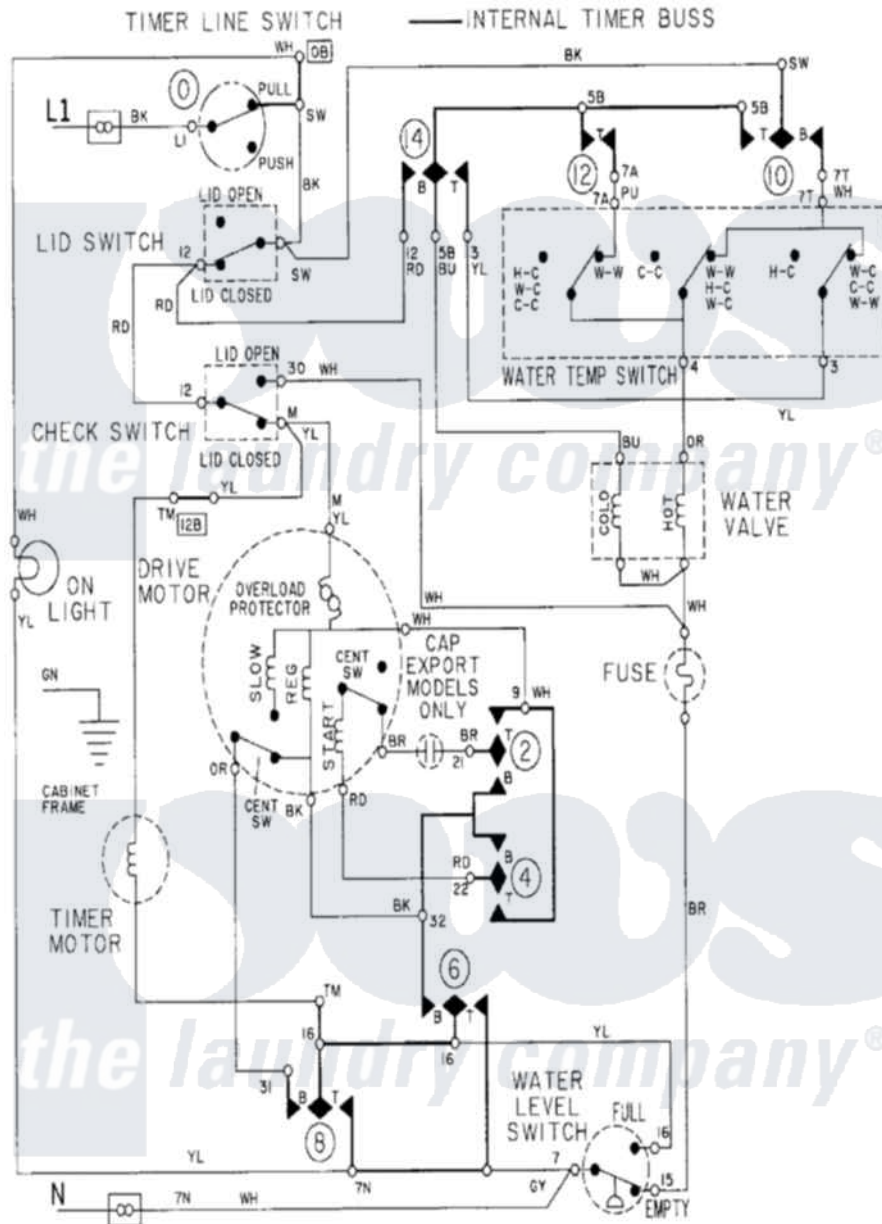

Maytag LAT9604AAM 08 - WIRING INFORMATION

Maytag Residential Maytag LAT9604AAM Washer Parts Parts Diagram 08 - WIRING INFORMATION
 Click on the part number to view part

Item	Original Part Number	Replaced By	Status	Part Description
NI	15001002		Not Available	WIRING INFORMATION