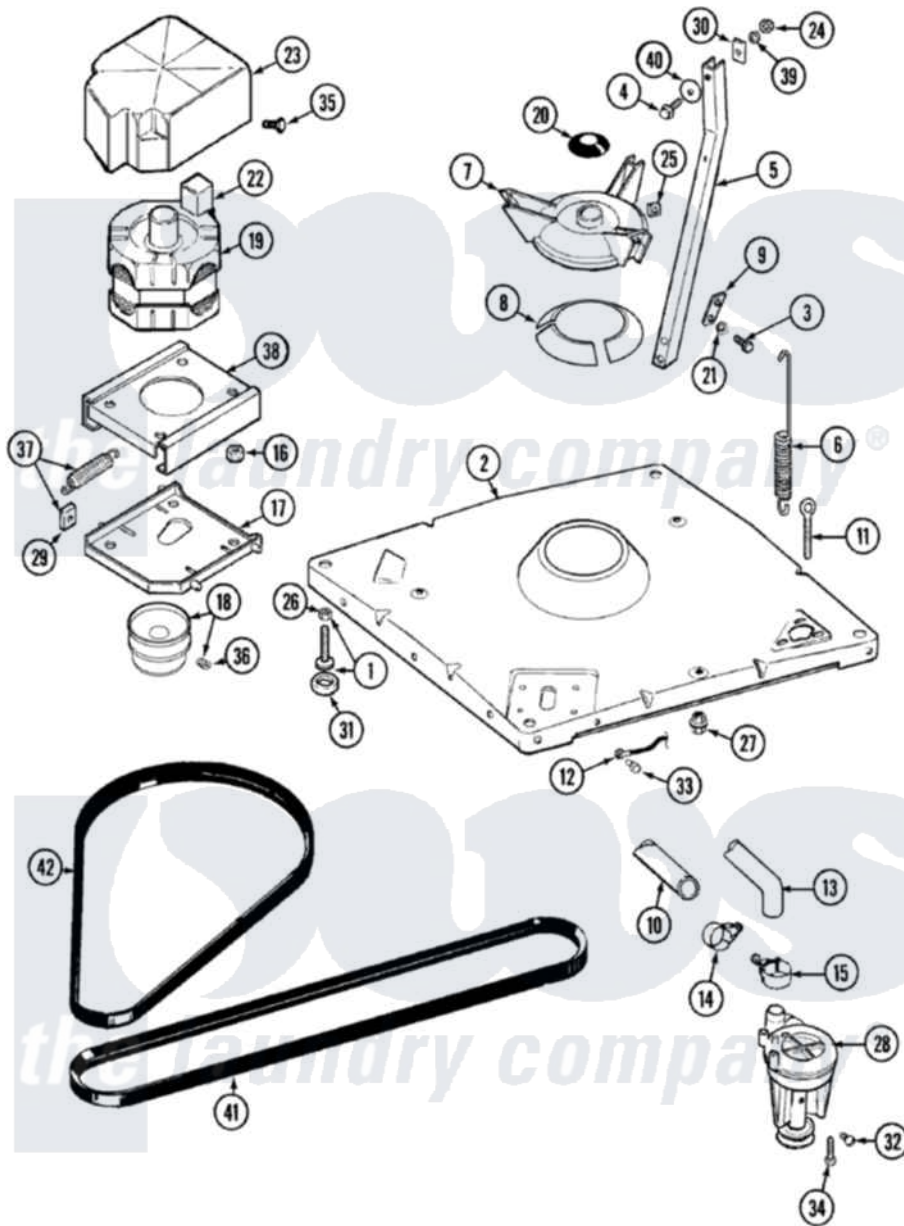

Maytag LAT9604ABE 01 - BASE

Maytag Residential Maytag LAT9604ABE Washer Parts Parts Diagram 01 - BASE
 Click on the part number to view part

Item	Original Part Number	Replaced By	Status	Part Description
1	Y302699	22003428		Leg, Adjustable
2	22001172	22002150		Base
3	Y015627			Screw- Hex
4	205254	W10175938		Bolt
"	200744	W10175939		Bolt
5	213053			Brace, Tub Part Not Used
6	22001300			Spring, Centering
7	203725			Damper W/Bolt And Clip
8	203956			Damper Pad Kit
9	213073			Washer, Double Brace
10	214767	22001448		Hose, Pump
11	216416			Bolt, Eye/Centering Spring
12	901220			Ground Wire
13	213045			Hose, Outer Tub Part Not Used
14	202574	3367052		Clamp, Hose
15	202574	3367052		Clamp, Hose

16	Y311426	3400029	Nut, Adapter Plate
17	22001301		Mount, Motor Lower-Assembly
18	200816	6-2008160	Pulley- MO
19	201807	12002353	Motor-Drve
20	211028	22001586	Deflector, Water
21	911852	486009	Lockwasher
22	205131		Switch, Motor External Start
"	206504		Motor External Start Switch
23	215098		Shield, Motor
24	Y052734		Nut, Carrage Bolts And Bracket
25	Y052785		Nut, Brace To Damper
26	210385		Lock Nut For Adjustable Leg
27	211949		Nut, Adjustment Eyebolt
28	202203	6-2022030	Pump As Pa
29	204998	205000	Roller And Spring Kit 4+Spr
30	212979	Not Available	WASHER, TUB BRACE
31	210684		Foot, Adjustable Leg
32	Y015408	22003235	Screw, Bearing Insert
33	912365	3370225	Screw
34	211880		Screw, HeX Head No.10 X 1/2 Inc
35	213121	3400111	Screw, 12-14 X 5/8
36	Y053241		Set Screw, Motor Pulley
37	205000		Roller And Spring Kit 4+Spr
38	214956		Motor Mount Assembly
39	Y054867		Washer, Lock
40	211100		Washer, Outer Tub
41	211124		Part Not Used
42	211125		V Belt, DriVe Pulley