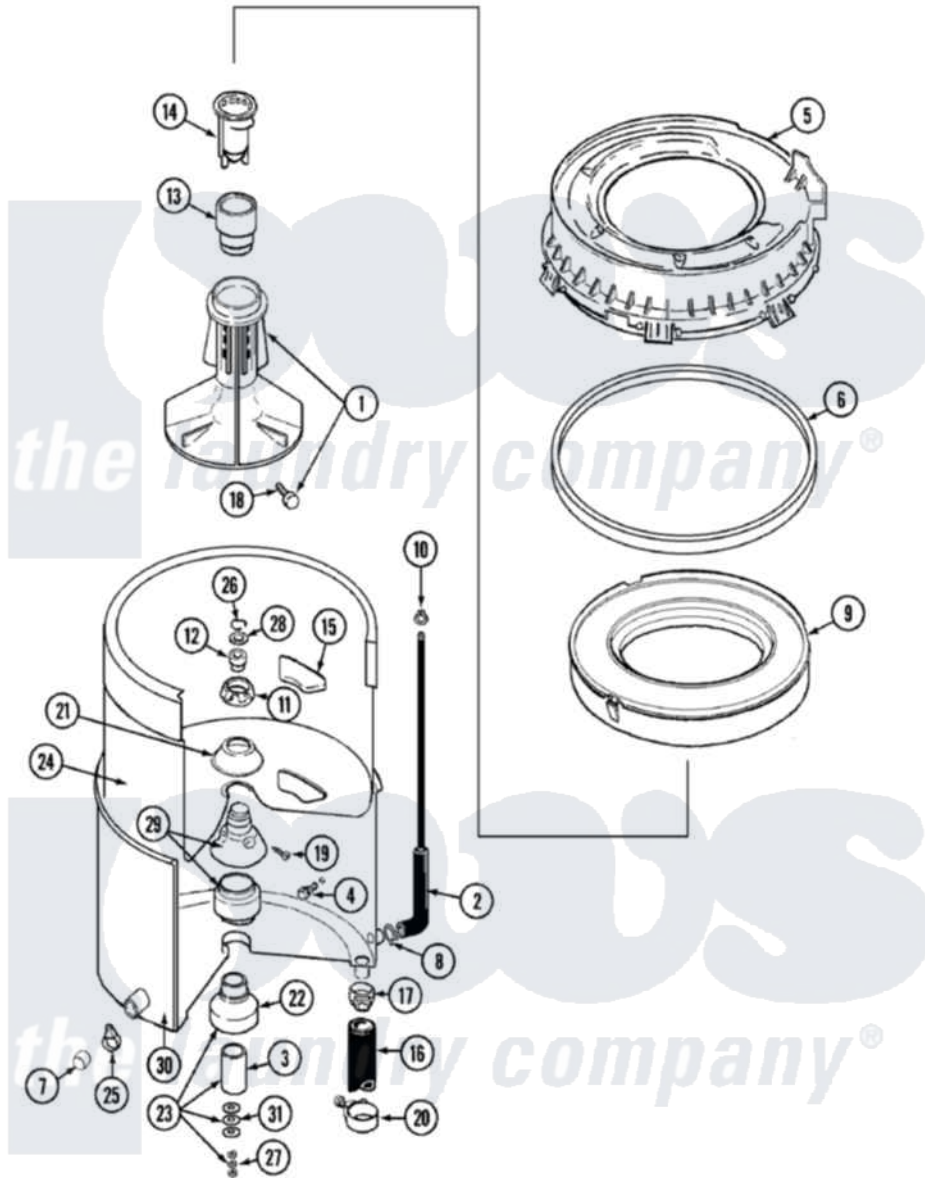

Maytag LAT9604ABE 07 - TUB

Maytag [Residential Maytag LAT9604ABE Washer Parts](#) Parts Diagram 07 - TUB
 Click on the part number to view part

Item	Original Part Number	Replaced By	Status	Part Description
1	207228			Agitator W/Lock Screw
2	22001036	22001619		Tube, Water Level Switch
3	211130			Bearing Liner, Tub Bearing
4	200744	W10175939		Bolt
"	205254	W10175938		Bolt
5	22001299			Tub Cover And Gasket Assembly
6	Y22001201	22001007		Gasket, Cover To Tub
7	214725			Cap For Spout-Outer Tub
8	211641			Clamp, 1-1/16"
9	22001142			Ring, Balance
10	410296	596669		Clamp, Manifold
11	211047	6-2110472		Nut- Clamp
12	Y0A4298	6-0A57420		Seal- Agitator
13	22001295			Housing, Dispenser
14	22001294			Cup, Dispensing
15	207219			Filter, Self-Cleaning

16	213045		Hose, Outer Tub Part Not Used
17	201011	285655	Clamp, Hose
18	206478		Not Available
19	211618	22001423	Set Screw, Mounting Stem
20	202574	3367052	Clamp, Hose
21	211210		Washer, Clamping Nut
22	200824	6-2040130	Tub Bearin
23	204013	6-2040130	Tub Bearin
24	22001139		Tub, Inner
25	214739	596669	Clamp, Manifold
26	Y015667		Retaining Ring
27	Y054867		Washer, Lock
28	Y015666		Washer, Retaining -
29	204012	6-2095720	Mounting S
30	22001114		Not Available
31	211100		TUB, OUTER (EX. LARGE)
			Washer, Outer Tub