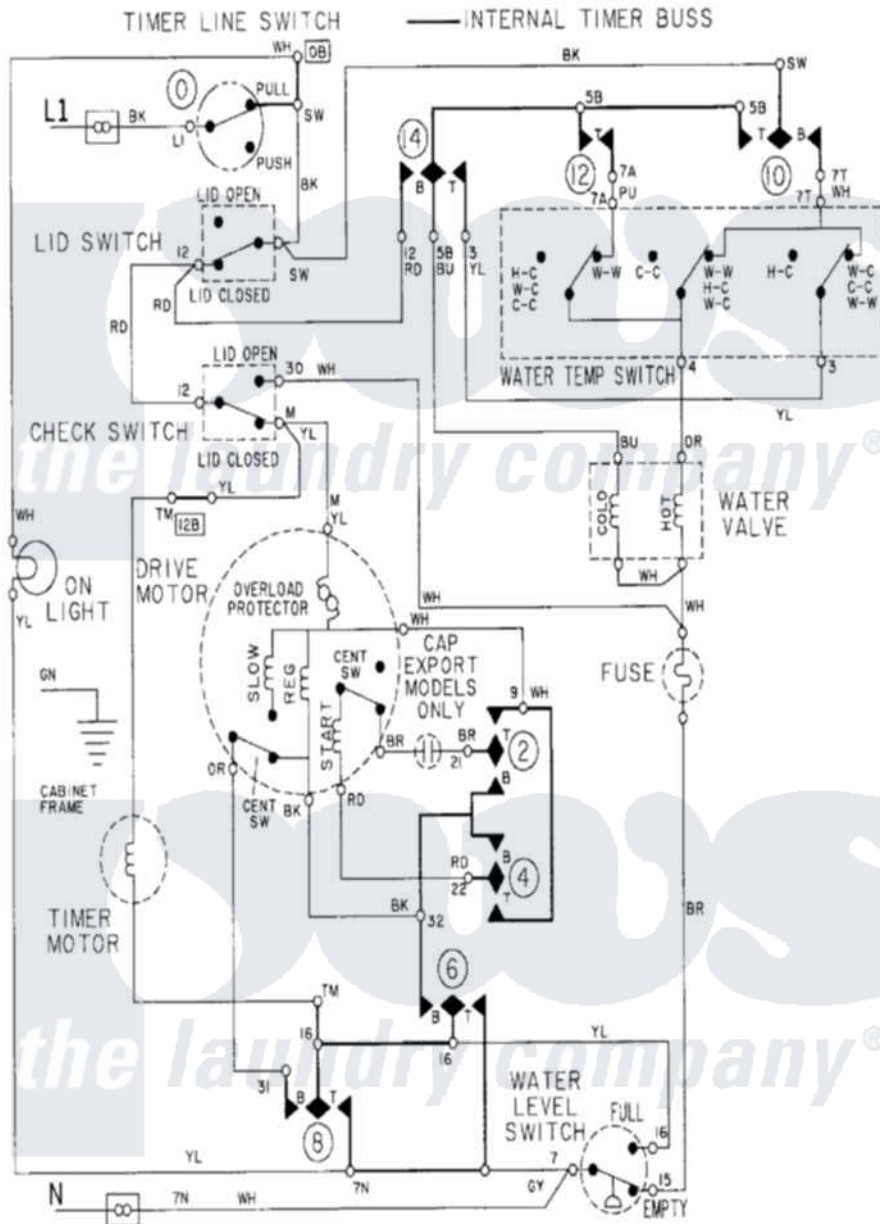

# Maytag LAT9604ABE 08 - WIRING INFORMATION

Maytag Residential Maytag LAT9604ABE Washer Parts Parts Diagram 08 - WIRING INFORMATION  
 Click on the part number to view part

Item	Original Part Number	Replaced By	Status	Part Description
NI	15001002		Not Available	WIRING INFORMATION