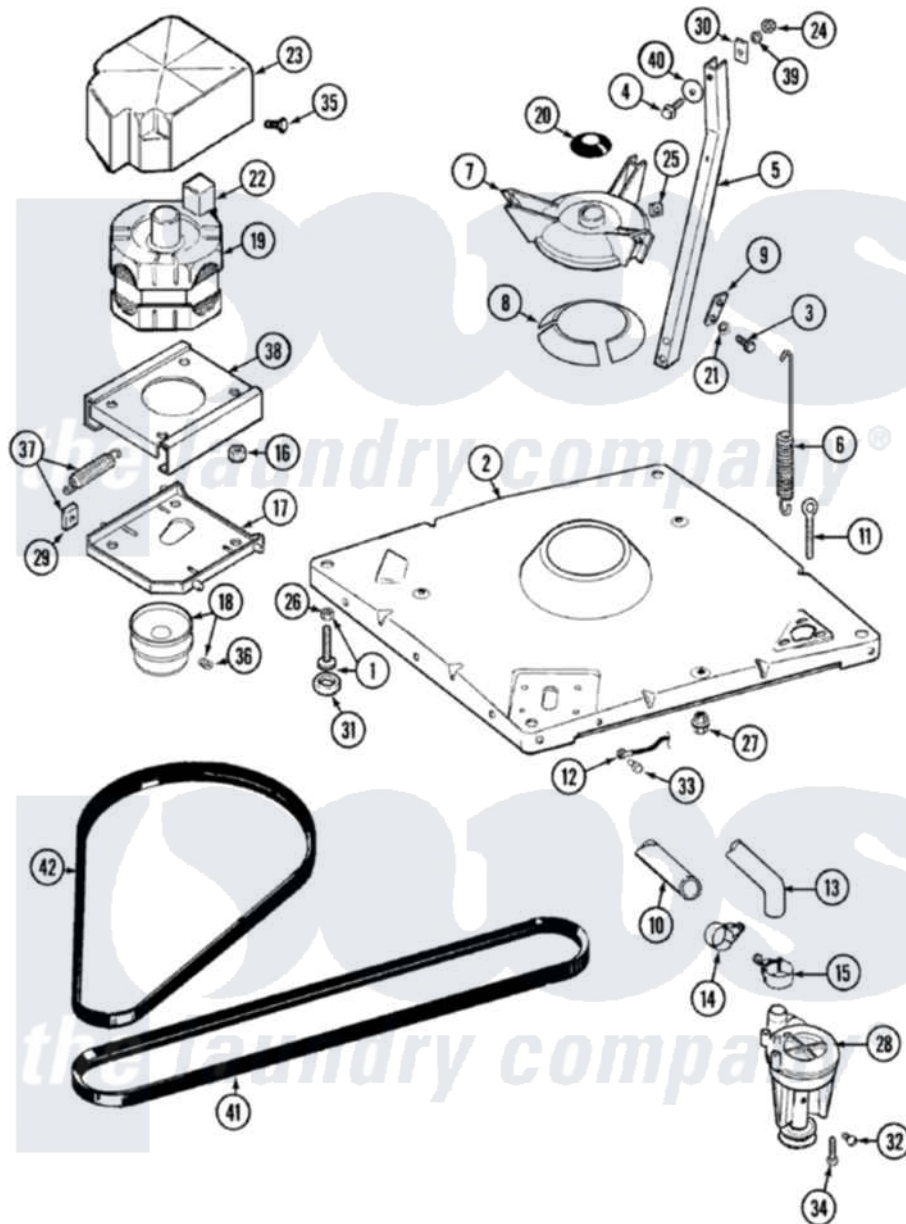

# Maytag LAT9605AAE 01 - BASE

Maytag Residential Maytag LAT9605AAE Washer Parts Parts Diagram 01 - BASE  
 Click on the part number to view part

Item	Original Part Number	Replaced By	Status	Part Description
1	Y302699	<a href="#">22003428</a>		Leg, Adjustable
2	22001172	<a href="#">22002150</a>		Base
3	<a href="#">Y015627</a>			Screw- Hex
4	205254	<a href="#">W10175938</a>		Bolt
"	200744	<a href="#">W10175939</a>		Bolt
5	<a href="#">213053</a>			Brace, Tub Part Not Used
6	<a href="#">22001300</a>			Spring, Centering
7	<a href="#">203725</a>			Damper W/Bolt And Clip
8	<a href="#">203956</a>			Damper Pad Kit
9	<a href="#">213073</a>			Washer, Double Brace
10	214767	<a href="#">22001448</a>		Hose, Pump
11	<a href="#">216416</a>			Bolt, Eye/Centering Spring
12	<a href="#">901220</a>			Ground Wire
13	<a href="#">213045</a>			Hose, Outer Tub Part Not Used
14	202574	<a href="#">3367052</a>		Clamp, Hose
15	202574	<a href="#">3367052</a>		Clamp, Hose