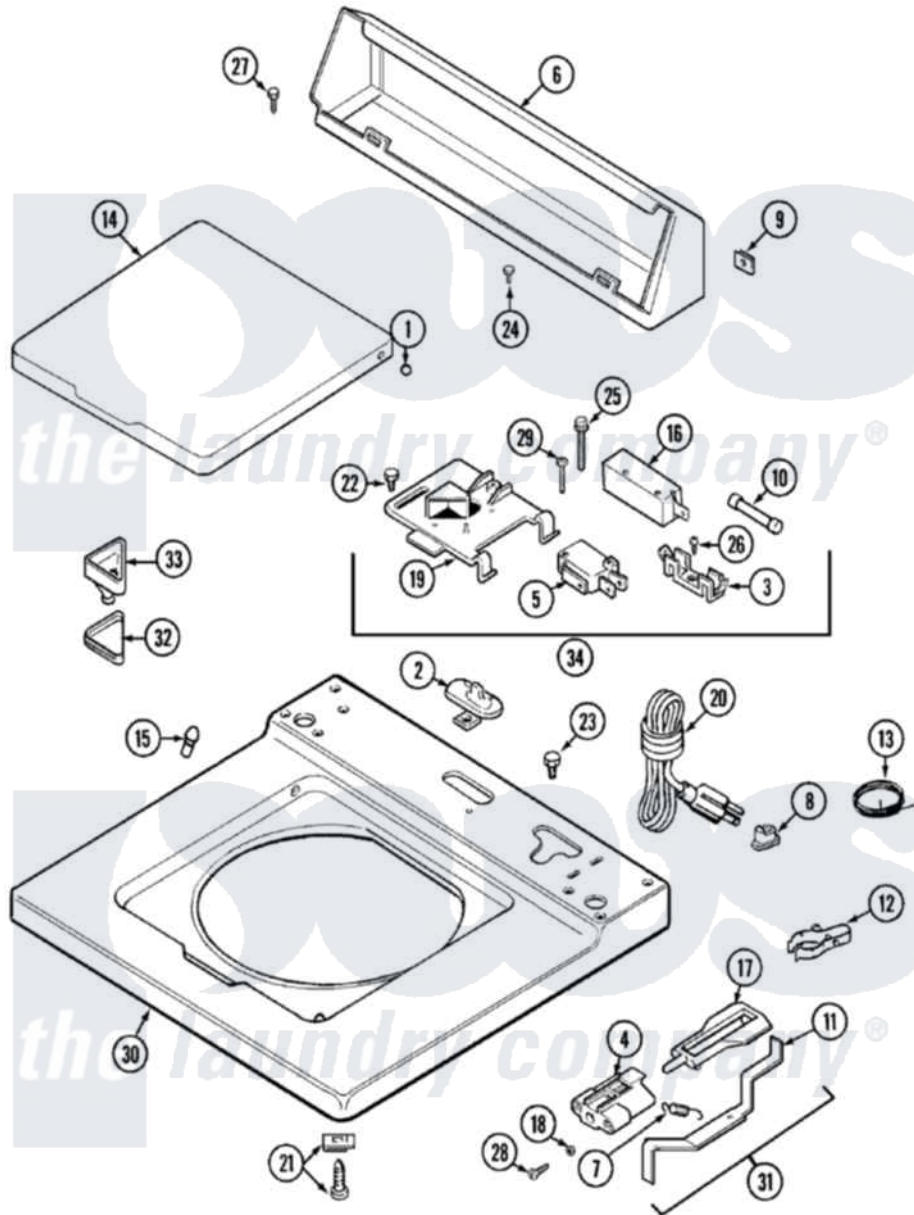

Maytag LAT9605AAE 05 - TOP

Maytag [Residential Maytag LAT9605AAE Washer Parts](#) Parts Diagram 05 - TOP
 Click on the part number to view part

Item	Original Part Number	Replaced By	Status	Part Description
1	211726			Hinge, Ball Lid
2	207159	489355		Screw, 8 X 1/2
"	22001298			Cap, Top Cover
3	207167			Block, Fuse
4	216256		Not Available	BRACKET, UNBALANCE
5	207166			Switch, Check
6	205635			Console
7	213720			Spring, Lid Switch
8	211881			Grommet, Cord Part Not Used-Gas Models Only
9	215075			Fastener, Control Panel To Console
10	207168	22001682		Switch Assembly, Lid W/4amp Fuse
11	22001136			Lever, Unbalance
12	301548			Clamp, Ground Wire
13	311155			Ground Wire And Clamp

14	22001028	22001893	Lid
"	22001206	22001893	Lid
15	212716		Bumper, Lid
16	205415	279347	Switch-Lid
17	216255		Plunger, Lid Switch
18	211500		Washer, Bracket To Top Cover
19	Y215699	22001678	Bracket, Switch And Fuse
20	208194	22003062	Cord, Power
21	204445		Screw And Fastener Assembly
22	207159	489355	Screw, 8 X 1/2
23	315483	3370225	Screw
24	216423	3370225	Screw
25	213501		Screw, No.6-20 X 1-1/8 Inch
26	Y311711		Screw, Fuse Block
27	Y313559		Screw
28	910182	25-7809	Screw, No.6-20 1/2 Flthd Torx
29	22001352		Screw, Check Switch
30	22001119		Top, Main
31	22001311		Unbalance Lever Assembly
32	215374	Not Available	GASKET FOR BLEACH CUP
33	22001202	22001006	Cup, Bleach
34	207176	22001682	Switch Assembly, Lid W/4amp Fuse