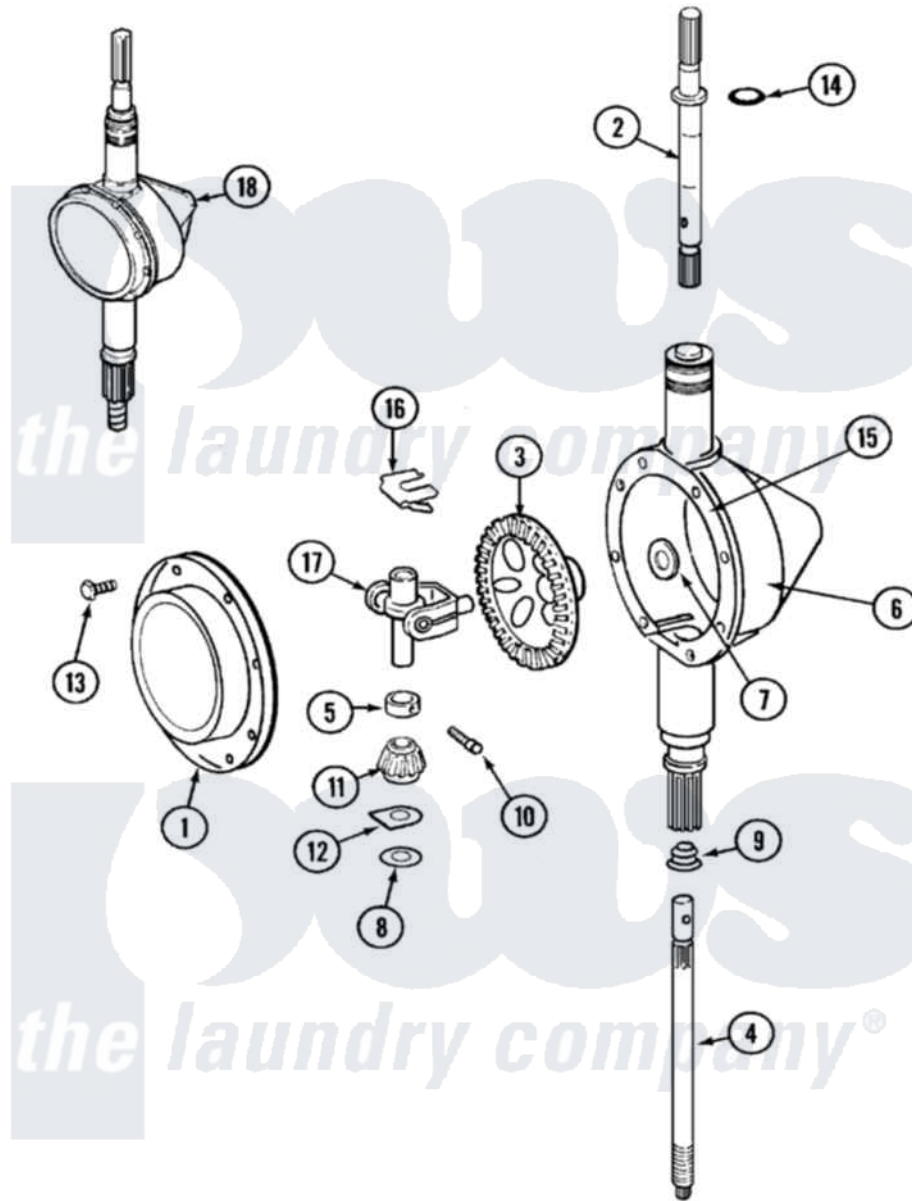

Maytag LAT9605AAE 06 - TRANSMISSION

Maytag [Residential Maytag LAT9605AAE Washer Parts](#) Parts Diagram 06 - TRANSMISSION
 Click on the part number to view part

Item	Original Part Number	Replaced By	Status	Part Description
1	206628			Cover, Transmission
2	207153	6-2097820		Kit- Shaft
3	206713	6-2067130		Gear- Beve
4	215410	12001450		Ctr Shaft W/Collar Andkeeper- Dp
5	215415		Not Available	COLLAR, LOWER
6	206624	6-2097750		Trans Dee
7	215394			Washer, Bevel Gear
8	211483	6-2114830		Washer- SP
9	206602	207843		Lip Seal Repair Kit
10	Y206629			Pin, Collar
11	215401	W10221114		Pinion
12	215395			Plate, Clutch
13	215417		Not Available	SCREW, TRANSMISSION COVER
14	210690			Seal, Rubber
15	Y058700	675652		Adhesive

16 [215581](#)

Spring, Agitator Shaft

17 206685

[6-2066850](#)

Yoke

18 206707

[6-2097750](#)

Trans Dee