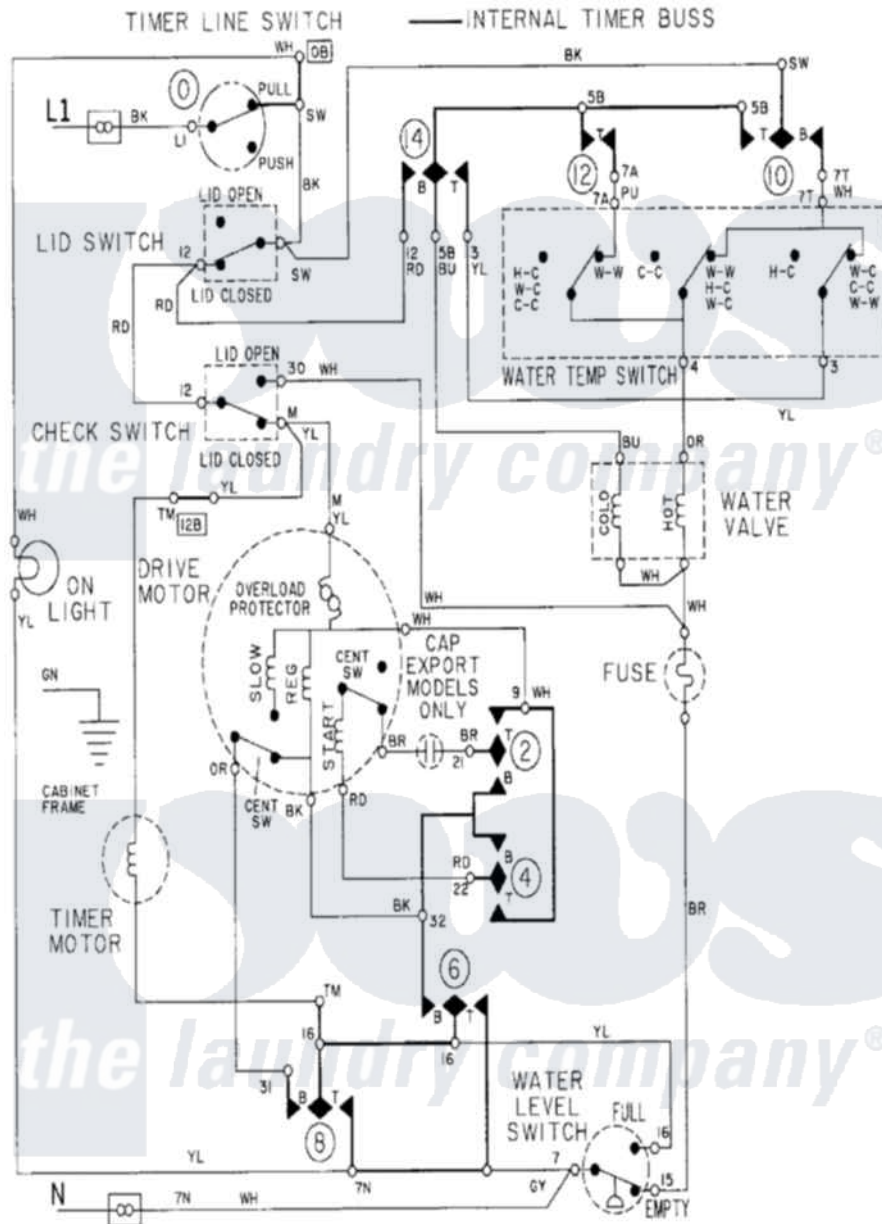

# Maytag LAT9605AAE 08 - WIRING INFORMATION

Maytag Residential Maytag LAT9605AAE Washer Parts Parts Diagram 08 - WIRING INFORMATION  
 Click on the part number to view part

Item	Original Part Number	Replaced By	Status	Part Description
NI	15001002		Not Available	WIRING INFORMATION