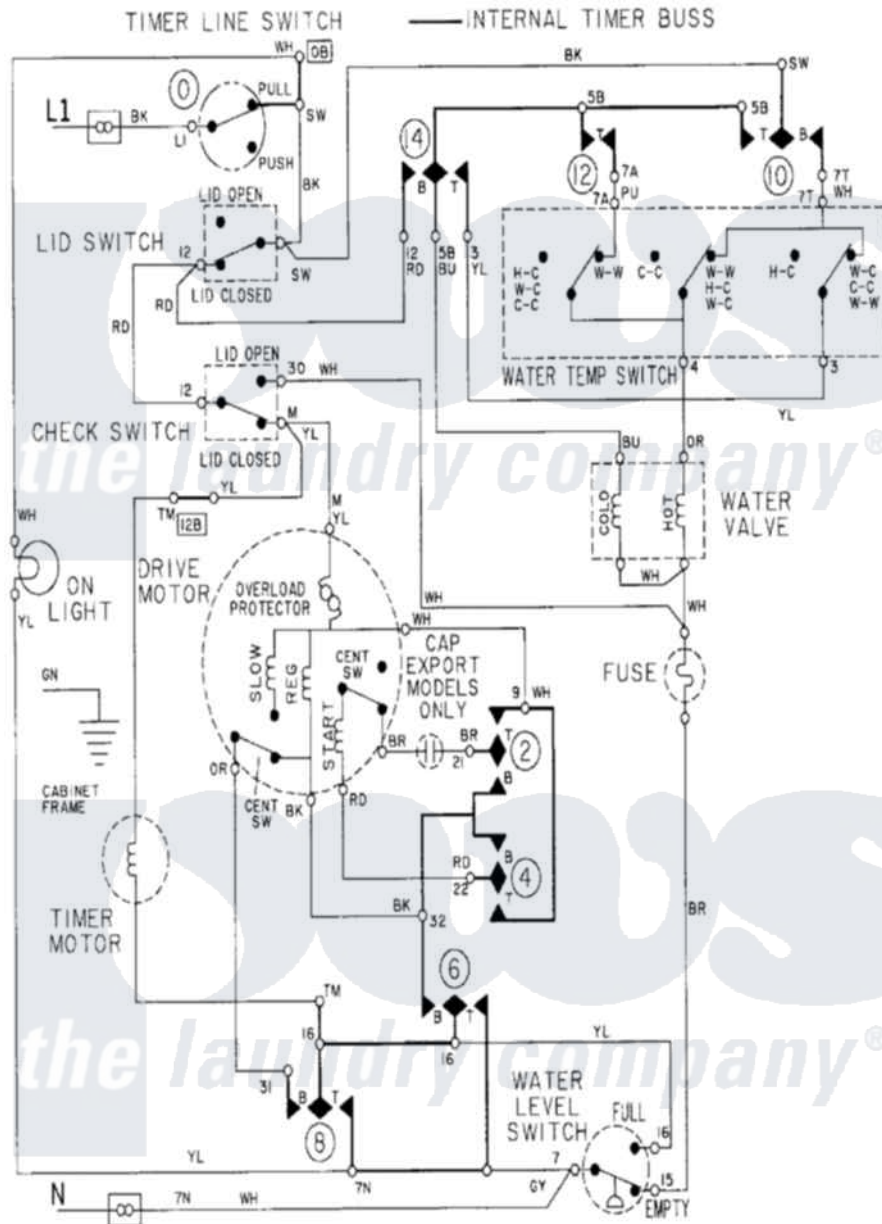

# Maytag LAT9605AAM 08 - WIRING INFORMATION

Maytag Residential Maytag LAT9605AAM Washer Parts Parts Diagram 08 - WIRING INFORMATION  
 Click on the part number to view part

Item	Original Part Number	Replaced By	Status	Part Description
NI	15001002		Not Available	WIRING INFORMATION