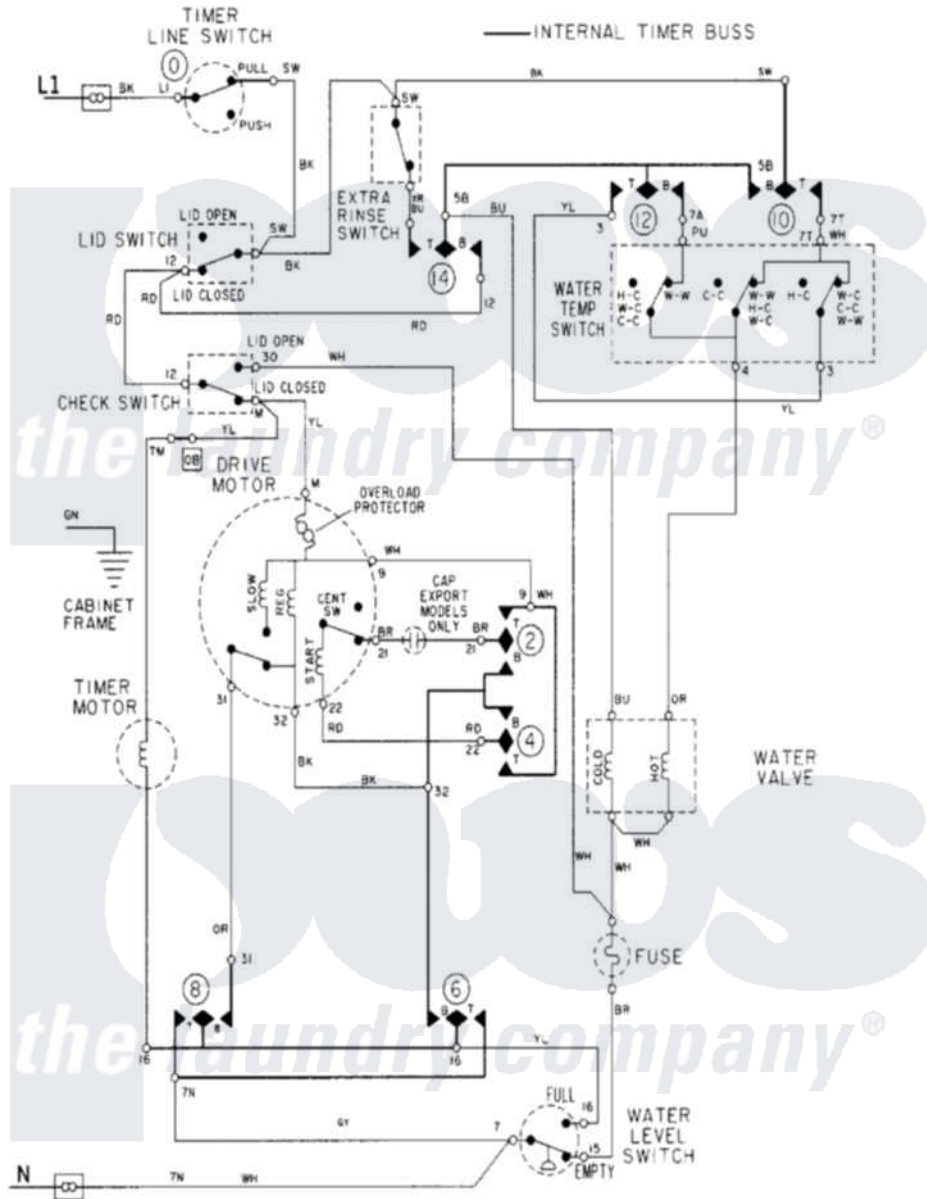

# Maytag LAT9606AAE 08 - WIRING INFORMATION

Maytag Residential Maytag LAT9606AAE Washer Parts Parts Diagram 08 - WIRING INFORMATION  
 Click on the part number to view part

Item	Original Part Number	Replaced By	Status	Part Description
NI	15002032		Not Available	WIRING INFORMATION
"	15002097		Not Available	WIRING INFORMATION