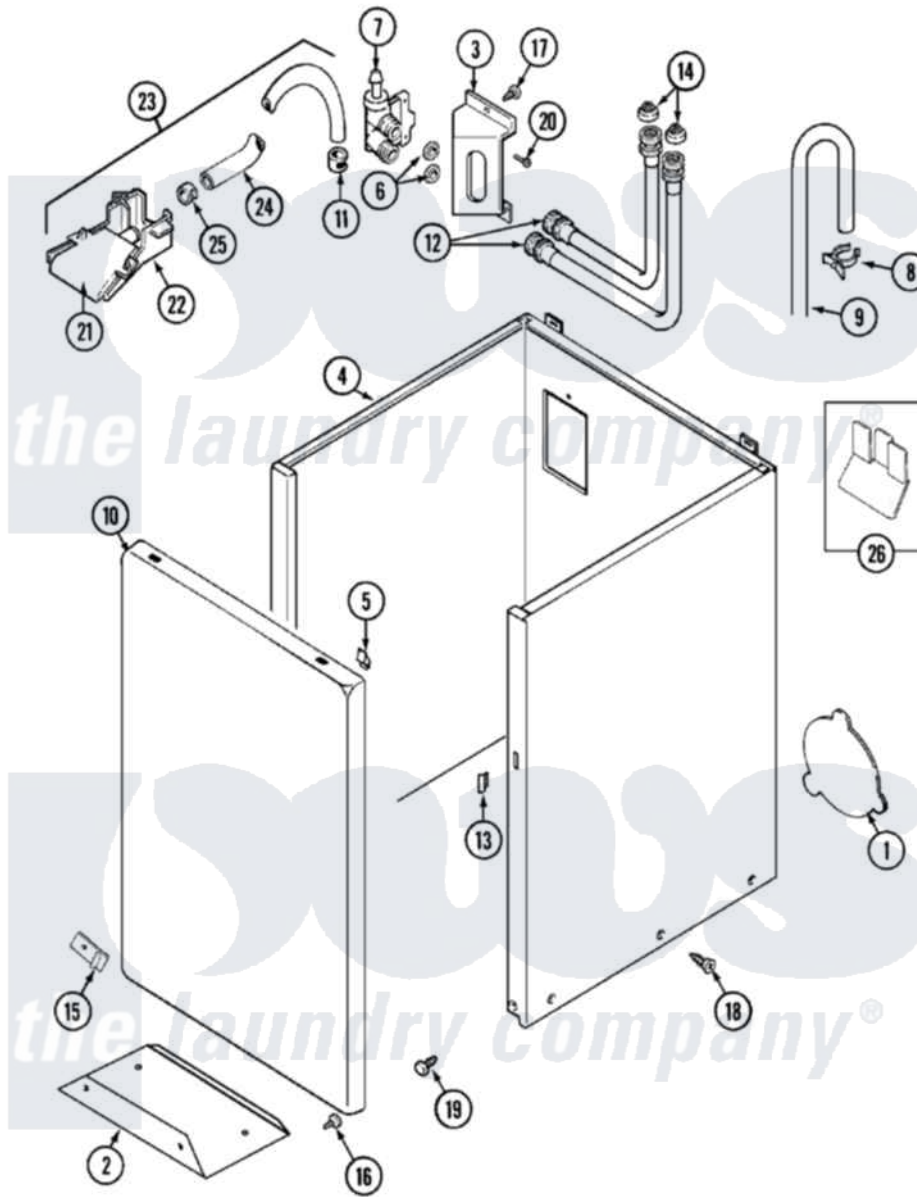

# Maytag LAT9606AAM 02 - CABINET

Maytag [Residential Maytag LAT9606AAM Washer Parts](#) Parts Diagram 02 - CABINET  
 Click on the part number to view part

Item	Original Part Number	Replaced By	Status	Part Description
1	211878		Not Available	PLATE, ACCESS
"	211294	<a href="#">90767</a>		Screw, 8A X 3/8 HeX Washer Head Tapping
"	22001683	<a href="#">22002924</a>		Plate, Access
2	<a href="#">213846</a>			Guard, Belt
3	214812	<a href="#">22002361</a>		Bracket, Water Valve
"	<a href="#">22002361</a>			Bracket, Water Valve
4	<a href="#">22001303</a>			Cabinet ----NA
"	22002380	<a href="#">22001303</a>		Cabinet ----NA
5	<a href="#">22001650</a>			Fastener, Spring
6	<a href="#">Y013783</a>			Washer, Inlet Hose
7	214337	<a href="#">96160</a>		Screen
"	<a href="#">22001274</a>			Valve, Water
"	<a href="#">22002360</a>			Valve, Water
8	22001815	<a href="#">22002765</a>		Clip, Hose
9	<a href="#">22001816</a>			Hose, Drain
10	<a href="#">22001143</a>			Damper, Sound