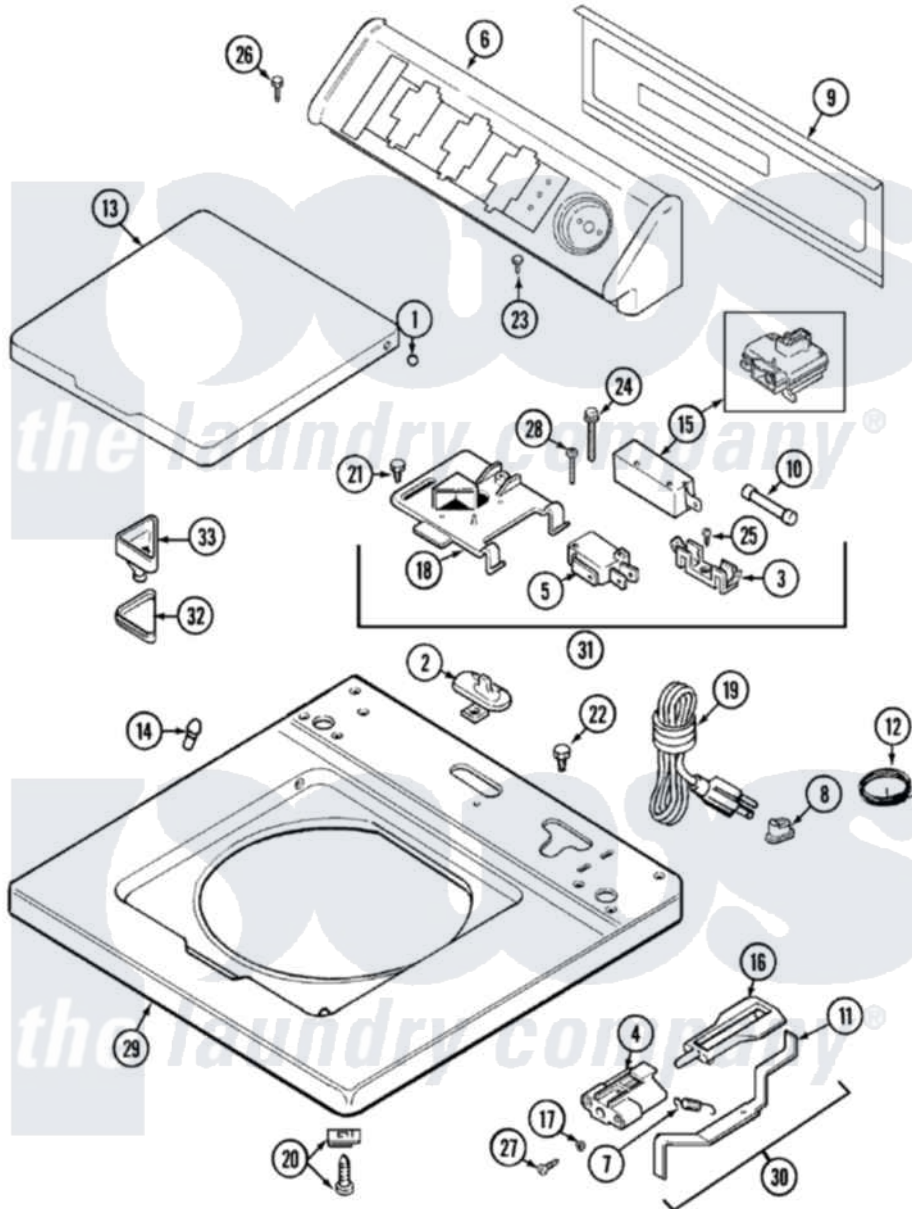

# Maytag LAT9606AAM 05 - TOP

Maytag [Residential Maytag LAT9606AAM Washer Parts](#) Parts Diagram 05 - TOP  
 Click on the part number to view part

Item	Original Part Number	Replaced By	Status	Part Description
1	<a href="#">211726</a>			Hinge, Ball Lid
2	<a href="#">22001298</a>			Cap, Top Cover
"	207159	<a href="#">489355</a>		Screw, 8 X 1/2
3	W10124350		Not Available	NOT REQUIRED PART OR SEE NOTE
"	<a href="#">207167</a>			Block, Fuse
4	<a href="#">22002135</a>			Bracket, Unbalance
"	22001645		Not Available	BRACKET, UNBALANCE---NA
5	W10124350		Not Available	NOT REQUIRED PART OR SEE NOTE
"	<a href="#">207166</a>			Switch, Check
6	<a href="#">22001671</a>			Console ---NA
7	<a href="#">213720</a>			Spring, Lid Switch
8	<a href="#">211881</a>			Grommet, Cord Part Not Used-Gas Models Only
9	22001662	<a href="#">8534058</a>		Screw
"	216423	<a href="#">3370225</a>		Screw