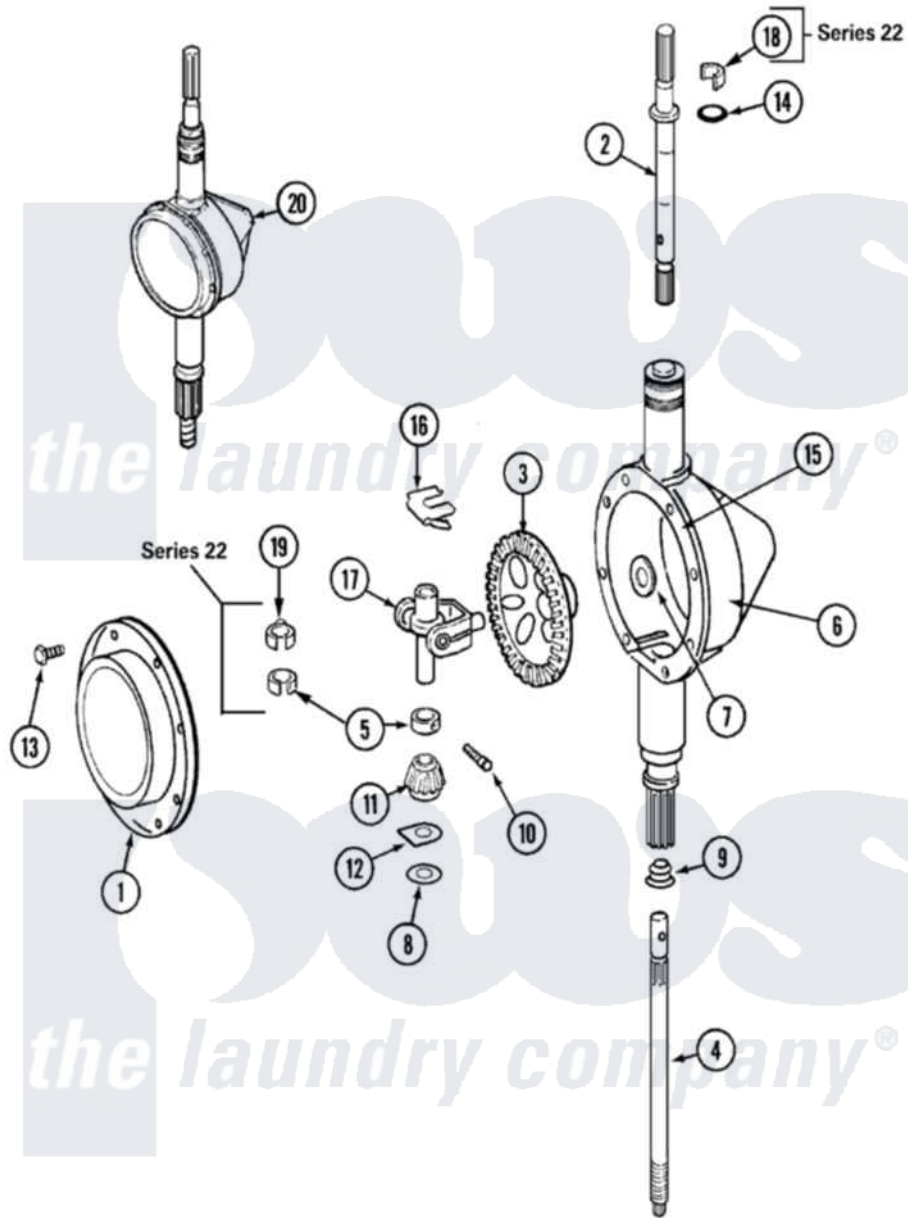

Maytag LAT9606AAM 06 - TRANSMISSION

Maytag [Residential Maytag LAT9606AAM Washer Parts](#) Parts Diagram 06 - TRANSMISSION
 Click on the part number to view part

Item	Original Part Number	Replaced By	Status	Part Description
1	206628			Cover, Transmission
2	22002415	6-2168983		Shaft- Agi
"	207153	6-2097820		Kit- Shaft
3	206713	6-2067130		Gear- Beve
4	22002342	6-2300050		Shaft- Cen
"	215410	12001450		Ctr Shaft W/Collar Andkeeper- Dp
5	22002353			Collar, Center Shaft
"	215415		Not Available	COLLAR, LOWER
6	22002416	6-2300100		Assembly-
"	206624	6-2097750		Trans Dee
7	215394			Washer, Bevel Gear
8	211483	6-2114830		Washer- SP
9	206602	207843		Lip Seal Repair Kit
10	Y206629			Pin, Collar
"	W10124350		Not Available	NOT REQUIRED PART OR SEE NOTE

11	215401	W10221114		Pinion
12	215395			Plate, Clutch
13	215417		Not Available	SCREW, TRANSMISSION COVER
"	215417		Not Available	SCREW, TRANSMISSION COVER
14	22002417			O-Ring AgitatOr Shaft
"	210690			Seal, Rubber
15	Y058700	675652		Adhesive
16	215581			Spring, Agitator Shaft
"	W10124350		Not Available	NOT REQUIRED PART OR SEE NOTE
17	206685	6-2066850		Yoke
18	22002340			Collar, Agitator Shaft
19	22002341			Collar, Lower Plastic Keeper
20	206707	6-2097750		Trans Dee
"	22002126	6-2097750		Trans Dee