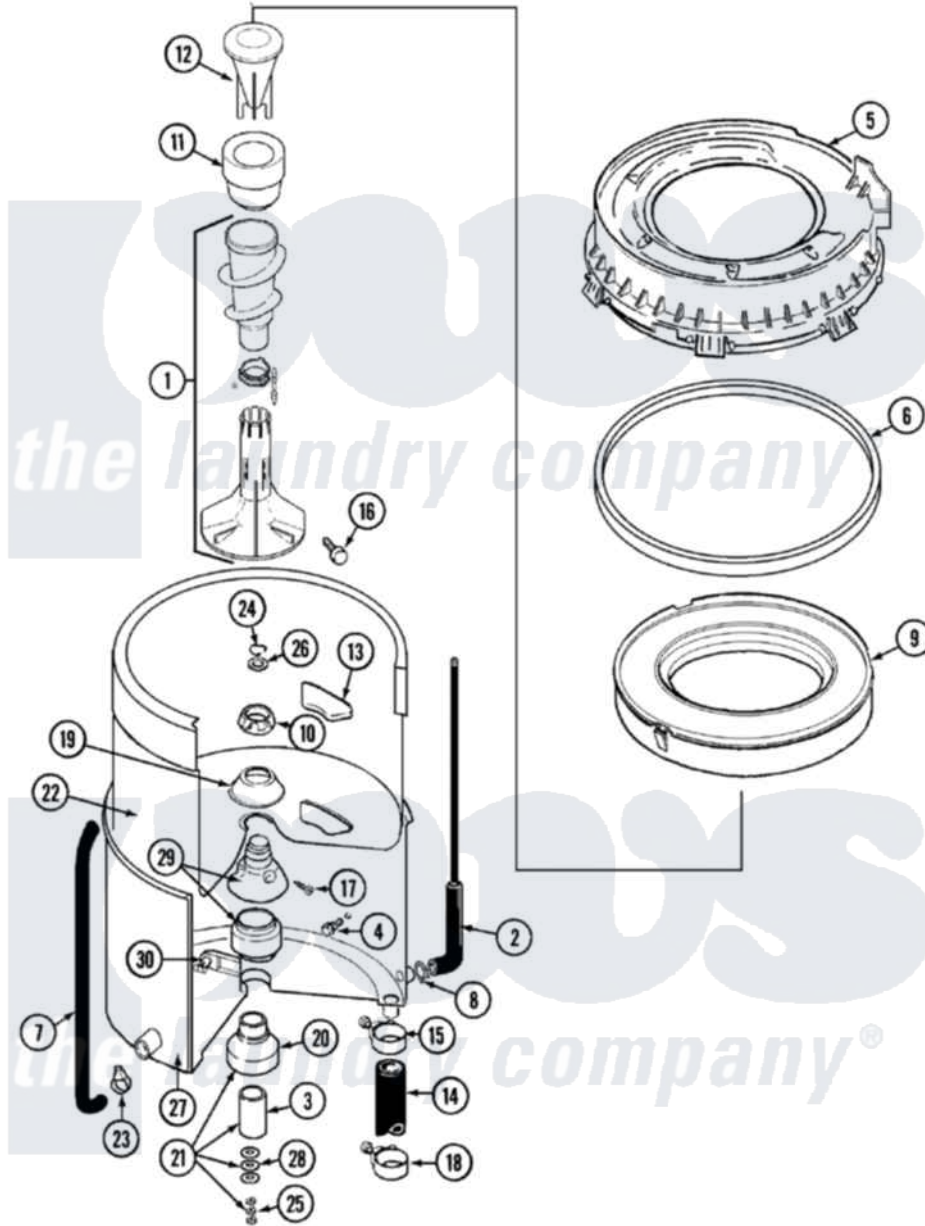

Maytag LAT9606AAM 07 - TUB

Maytag [Residential Maytag LAT9606AAM Washer Parts](#) Parts Diagram 07 - TUB
 Click on the part number to view part

Item	Original Part Number	Replaced By	Status	Part Description
1	22001821			Agitator Auger And Base Assembly
2	22001036	22001619		Tube, Water Level Switch
3	211130			Bearing Liner, Tub Bearing
4	200744	W10175939		Bolt
"	205254	W10175938		Bolt
5	22001299			Tub Cover And Gasket Assembly
6	Y22001201	22001007		Gasket, Cover To Tub
7	22001320			Tube, Bleach
8	211641			Clamp, 1-1/16"
9	22001142			Ring, Balance
10	211047	6-2110472		Nut- Clamp
11	22001805	21001905		Dispenser, Fabric
12	22001806	21001905		Dispenser, Fabric
13	207219			Filter, Self-Cleaning
14	213045			Hose, Outer Tub Part Not

14	213043		Used
15	22001640	285655	Clamp, Hose
16	22001819		Locking Screw And O Ring
17	22001423		Set Screw, Mounting Stem
18	22001640	285655	Clamp, Hose
19	211210		Washer, Clamping Nut
20	200824	6-2040130	Tub Bearing
21	204013	6-2040130	Tub Bearing
22	22001139		Tub, Inner
23	205161	489503	Clamp
24	Y015667		Retaining Ring
25	Y054867		Washer, Lock
26	Y015666		Washer, Retaining -
27	22001114	Not Available	TUB, OUTER (EX. LARGE)
28	211100		Washer, Outer Tub
29	22001648	6-2095720	Mounting S
30	214434		Spout, Deflector