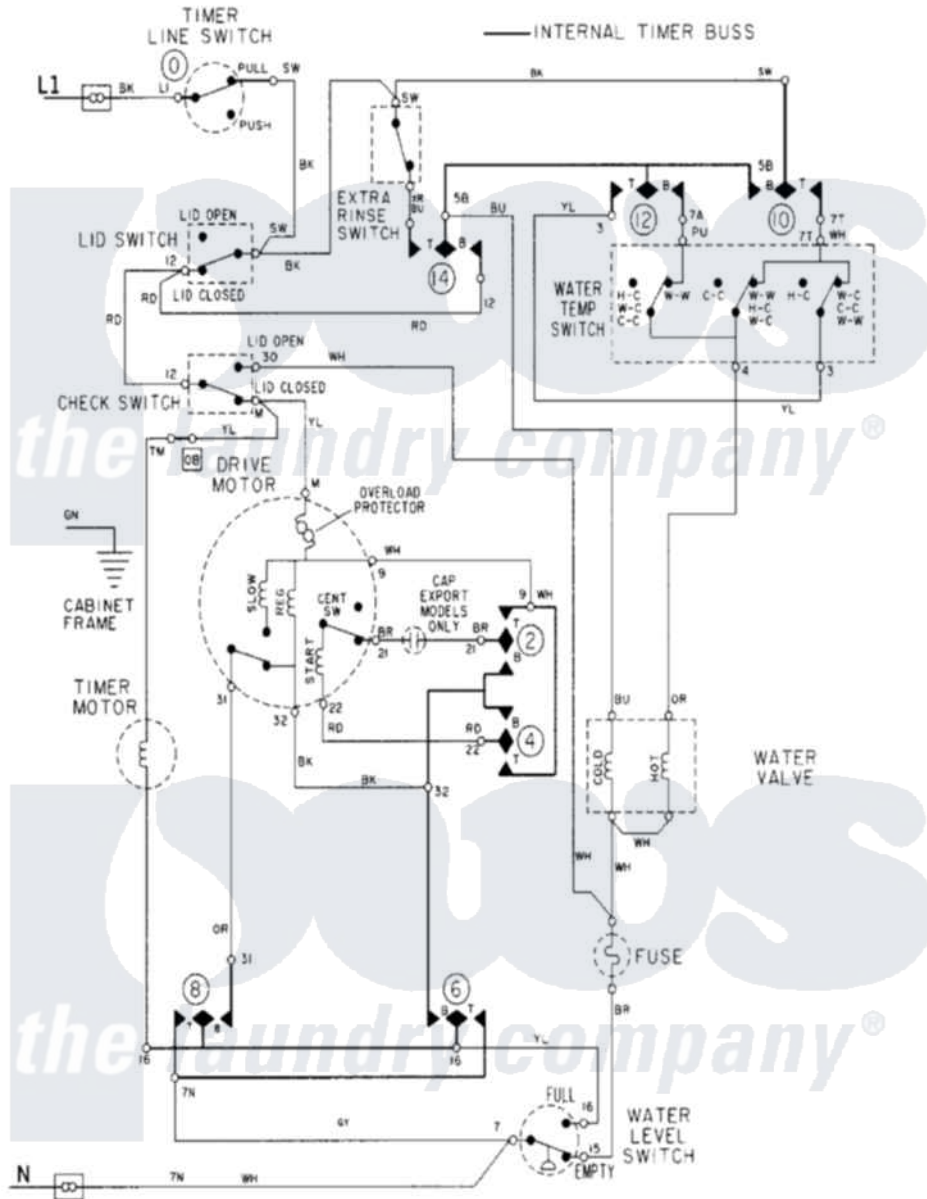

# Maytag LAT9606AAM 08 - WIRING INFORMATION

Maytag [Residential Maytag LAT9606AAM Washer Parts](#) Parts Diagram 08 - WIRING INFORMATION  
 Click on the part number to view part

Item	Original Part Number	Replaced By	Status	Part Description
NI	15002032		Not Available	WIRING INFORMATION
"	15002097		Not Available	WIRING INFORMATION