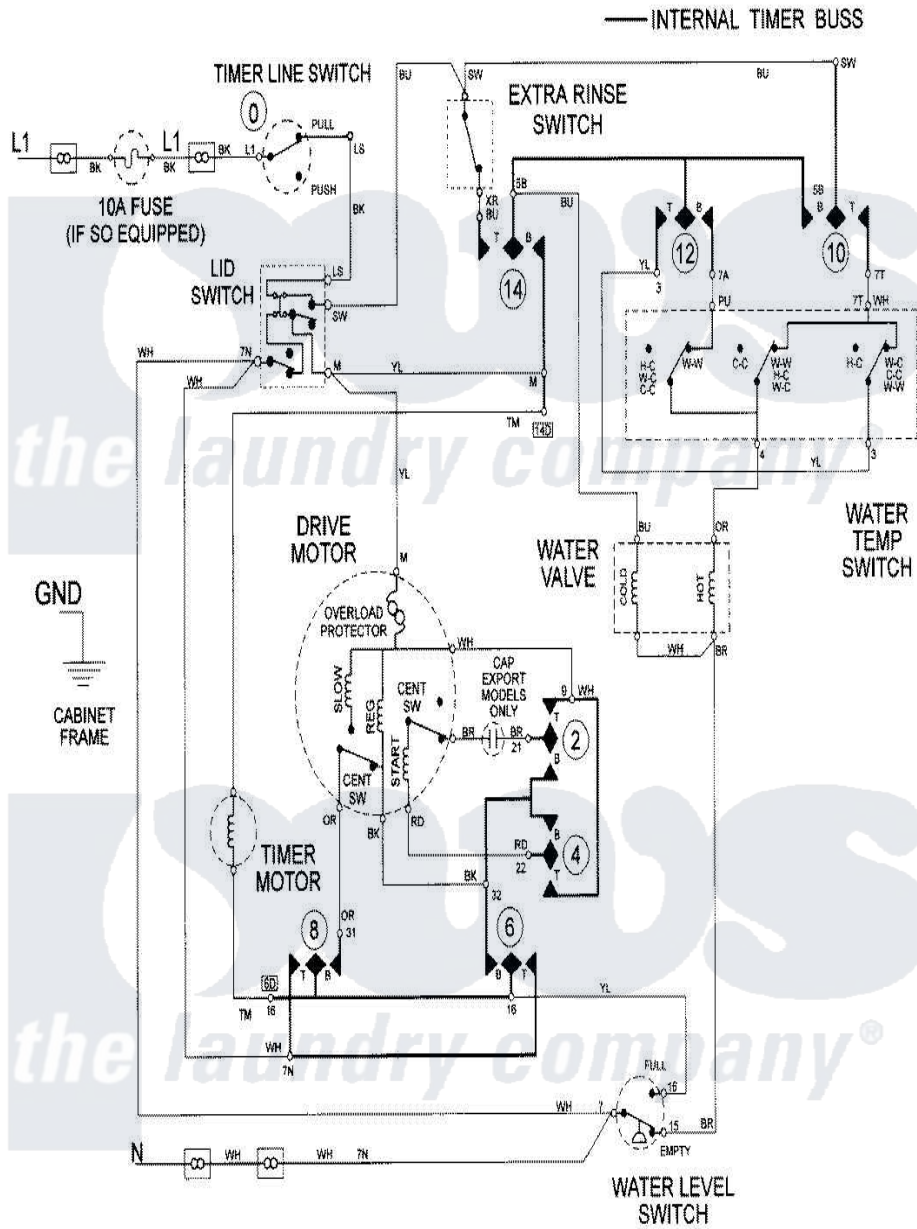

Maytag LAT9606ABE 08 - WIRING INFORMATION

Maytag Residential Maytag LAT9606ABE Washer Parts Parts Diagram 08 - WIRING INFORMATION
 Click on the part number to view part

Item	Original Part Number	Replaced By	Status	Part Description
NI	15002097		Not Available	WIRING INFORMATION