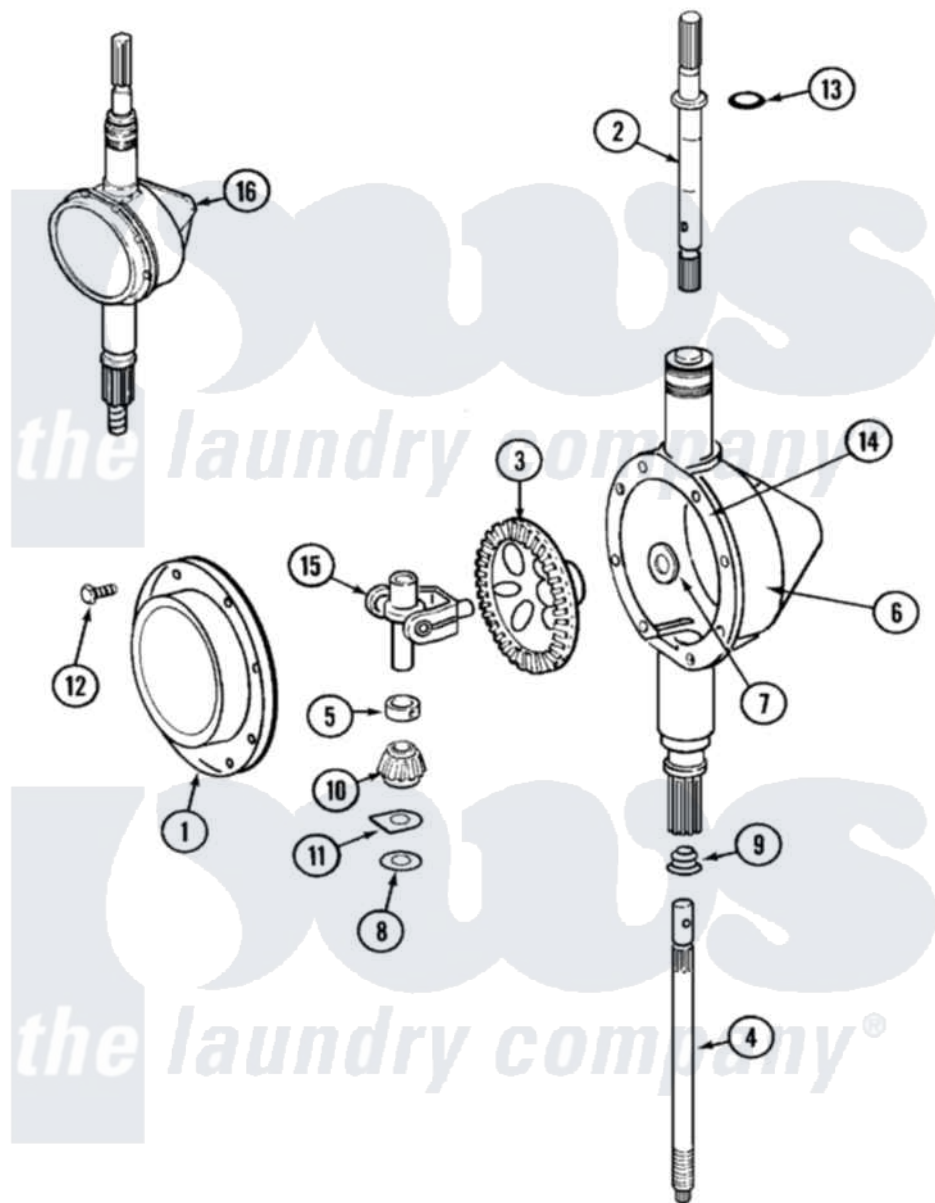

# Maytag LAT9606ABM 06 - TRANSMISSION

Maytag [Residential Maytag LAT9606ABM Washer Parts](#) Parts Diagram 06 - TRANSMISSION  
 Click on the part number to view part

Item	Original Part Number	Replaced By	Status	Part Description
1	<a href="#">206628</a>			Cover, Transmission
2	22002415	<a href="#">6-2168983</a>		Shaft- Agi
3	206713	<a href="#">6-2067130</a>		Gear- Beve
4	<a href="#">12001450</a>			Ctr Shaft W/Collar Andkeeper-Dp
5	<a href="#">22002353</a>			Collar, Center Shaft
6	22002416	<a href="#">6-2300100</a>		Assembly-
7	<a href="#">215394</a>			Washer, Bevel Gear
8	211483	<a href="#">6-2114830</a>		Washer- SP
9	206602	<a href="#">207843</a>		Lip Seal Repair Kit
10	Y058700	<a href="#">675652</a>		Adhesive
11	215401	<a href="#">W10221114</a>		Pinion
12	<a href="#">215395</a>			Plate, Clutch
13	215417		Not Available	SCREW, TRANSMISSION COVER
14	<a href="#">22002417</a>			O-Ring AgitatOr Shaft
15	<a href="#">22002341</a>			Collar, Lower Plastic Keeper

16	<a href="#">22002340</a>		Collar, Agitator Shaft
17	206685	<a href="#">6-2066850</a>	Yoke
18	22002126	<a href="#">6-2097750</a>	Trans Dee