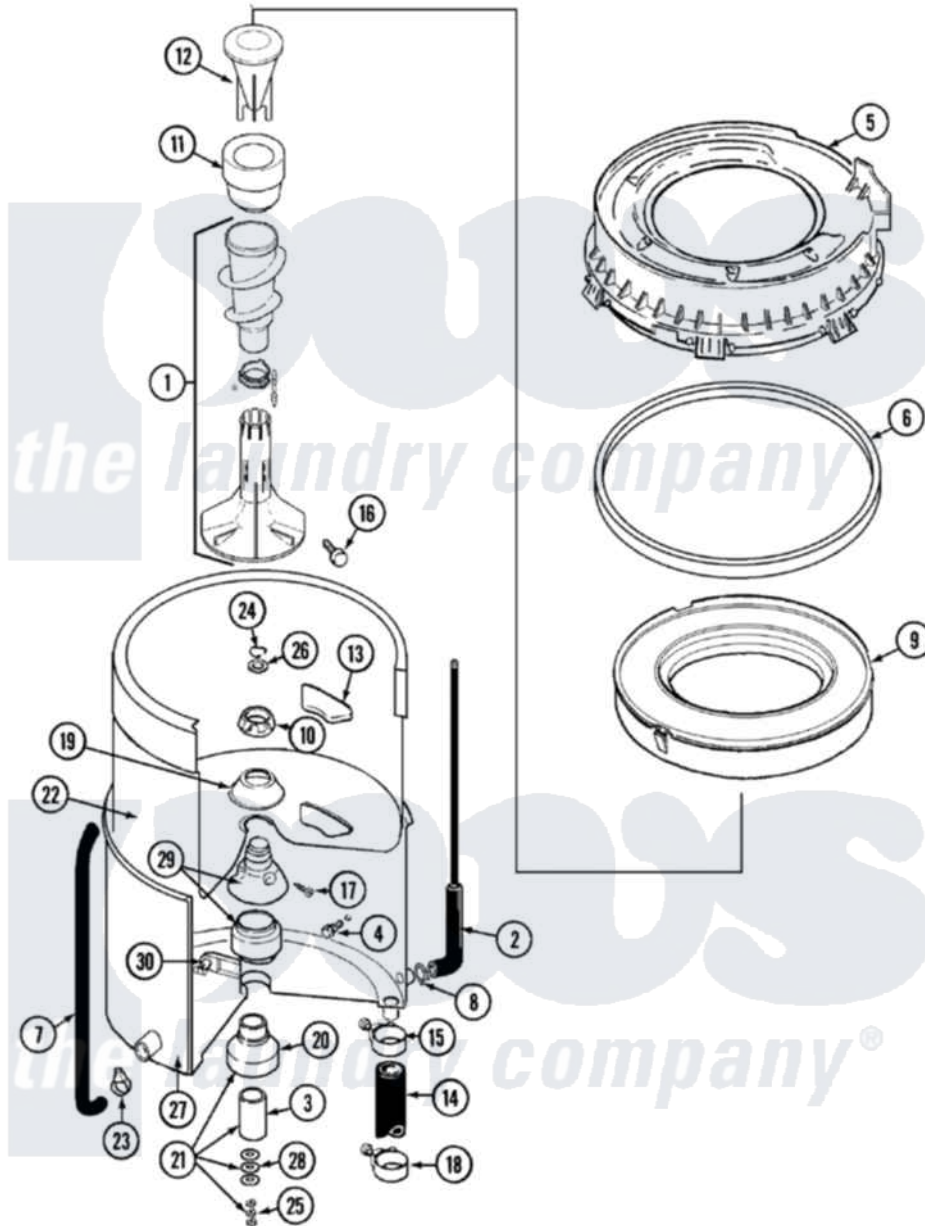

Maytag LAT9606ABM 07 - TUB

Maytag [Residential Maytag LAT9606ABM Washer Parts](#) Parts Diagram 07 - TUB
 Click on the part number to view part

Item	Original Part Number	Replaced By	Status	Part Description
1	22002363		Not Available	AGITATOR ASSY (CANADA AS PACK)
2	22001036	22001619		Tube, Water Level Switch
3	211130			Bearing Liner, Tub Bearing
4	200744	W10175939		Bolt
"	205254	W10175938		Bolt
5	22001299			Tub Cover And Gasket Assembly
6	Y22001201	22001007		Gasket, Cover To Tub
7	22001320			Tube, Bleach
8	211641			Clamp, 1-1/16"
9	22001142			Ring, Balance
10	211047	6-2110472		Nut- Clamp
11	22001805	21001905		Dispenser, Fabric
12	22001806	21001905		Dispenser, Fabric
13	207219			Filter, Self-Cleaning
14	213045			Hose, Outer Tub Part Not

14	213043		Used
15	22001640	285655	Clamp, Hose
16	22001819		L0cking Screw And O Ring
17	22001423		Set Screw, Mounting Stem
18	22001640	285655	Clamp, Hose
19	211210		Washer, Clamping Nut
20	200824	6-2040130	Tub Bearin
21	204013	6-2040130	Tub Bearin
22	22001139		Tub, Inner
23	205161	489503	Clamp
24	Y015667		Retaining Ring
25	Y054867		Washer, Lock
26	Y015666		Washer, Retaining -
27	22001114	Not Available	TUB, OUTER (EX. LARGE)
28	211100		Washer, Outer Tub
29	22001648	6-2095720	Mounting S
30	214434		Spout, Deflector