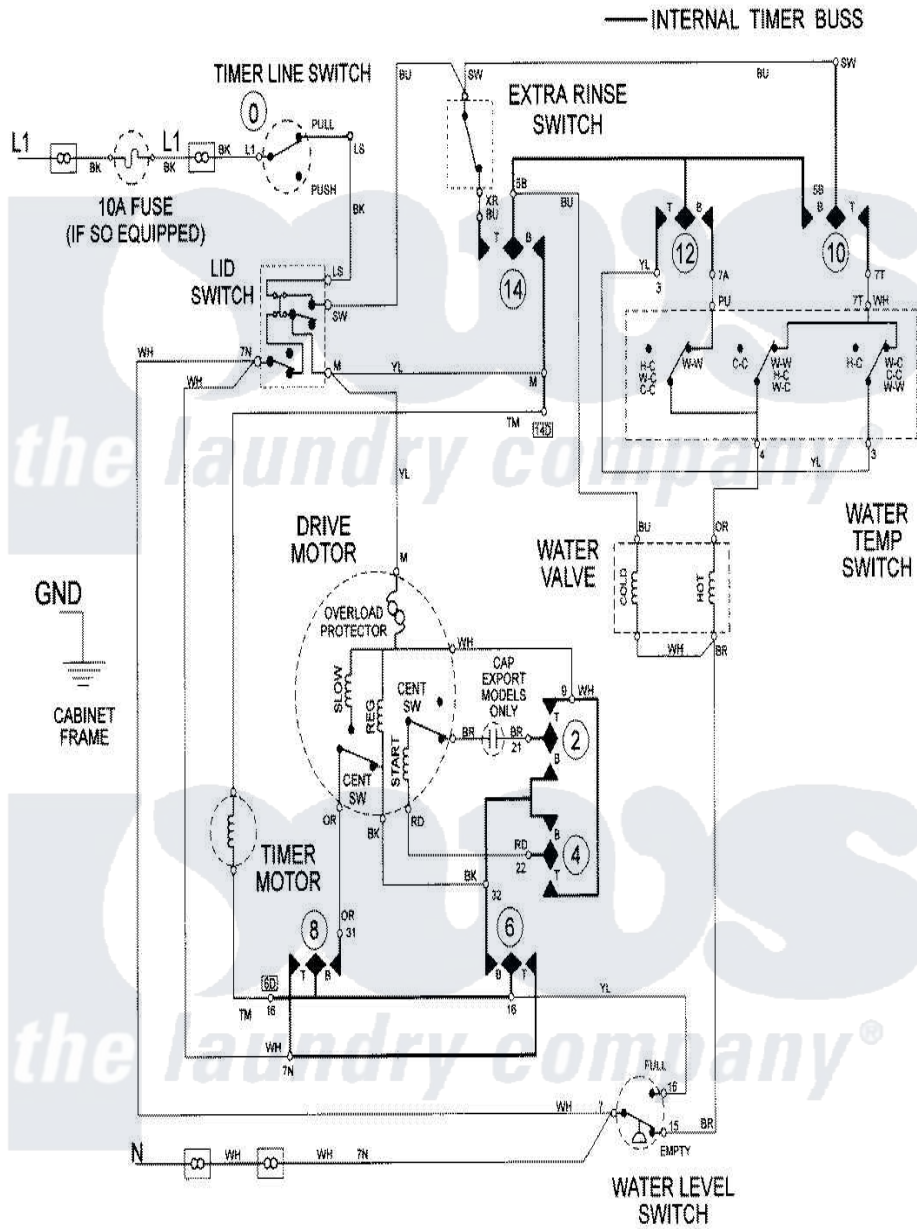

Maytag LAT9606ABM 08 - WIRING INFORMATION

Maytag [Residential Maytag LAT9606ABM Washer Parts](#) Parts Diagram 08 - WIRING INFORMATION
 Click on the part number to view part

Item	Original Part Number	Replaced By	Status	Part Description
NI	15002097		Not Available	WIRING INFORMATION