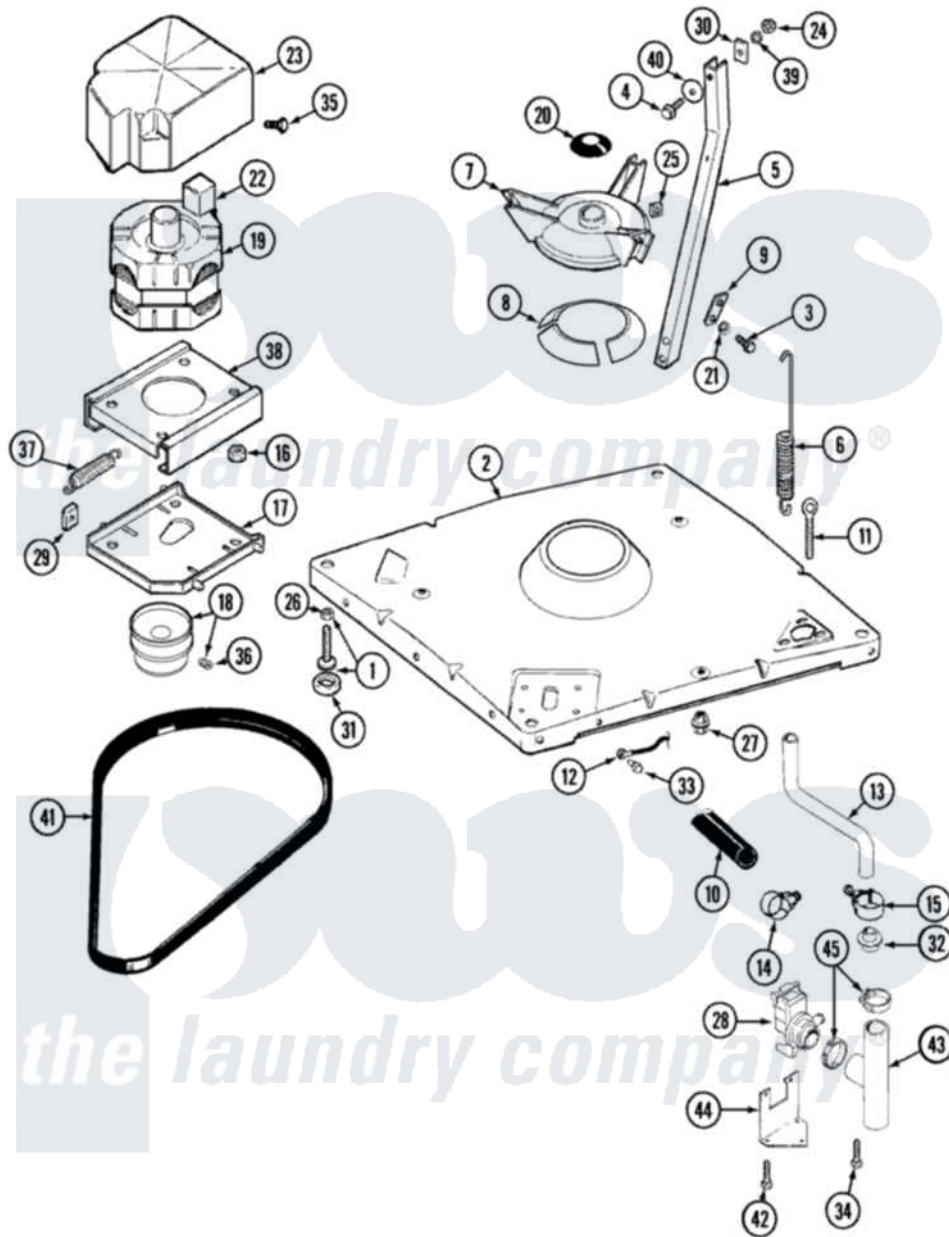

# Maytag LAT9606AGE 01 - BASE

Maytag Residential Maytag LAT9606AGE Washer Parts Parts Diagram 01 - BASE  
 Click on the part number to view part

Item	Original Part Number	Replaced By	Status	Part Description
1	Y302699	<a href="#">22003428</a>		Leg, Adjustable
2	22001172	<a href="#">22002150</a>		Base
3	<a href="#">Y015627</a>			Screw- Hex
4	205254	<a href="#">W10175938</a>		Bolt
"	200744	<a href="#">W10175939</a>		Bolt
5	<a href="#">213053</a>			Brace, Tub Part Not Used
6	<a href="#">22001300</a>			Spring, Centering
7	<a href="#">203725</a>			Damper W/Bolt And Clip
8	<a href="#">203956</a>			Damper Pad Kit
9	<a href="#">213073</a>			Washer, Double Brace
10	<a href="#">22001816</a>			Hose, Drain
11	<a href="#">216416</a>			Bolt, Eye/Centering Spring
12	<a href="#">901220</a>			Ground Wire
13	<a href="#">22001281</a>			Hose, Drain
14	22001820	<a href="#">285655</a>		Clamp, Hose
15	22001640	<a href="#">285655</a>		Clamp, Hose