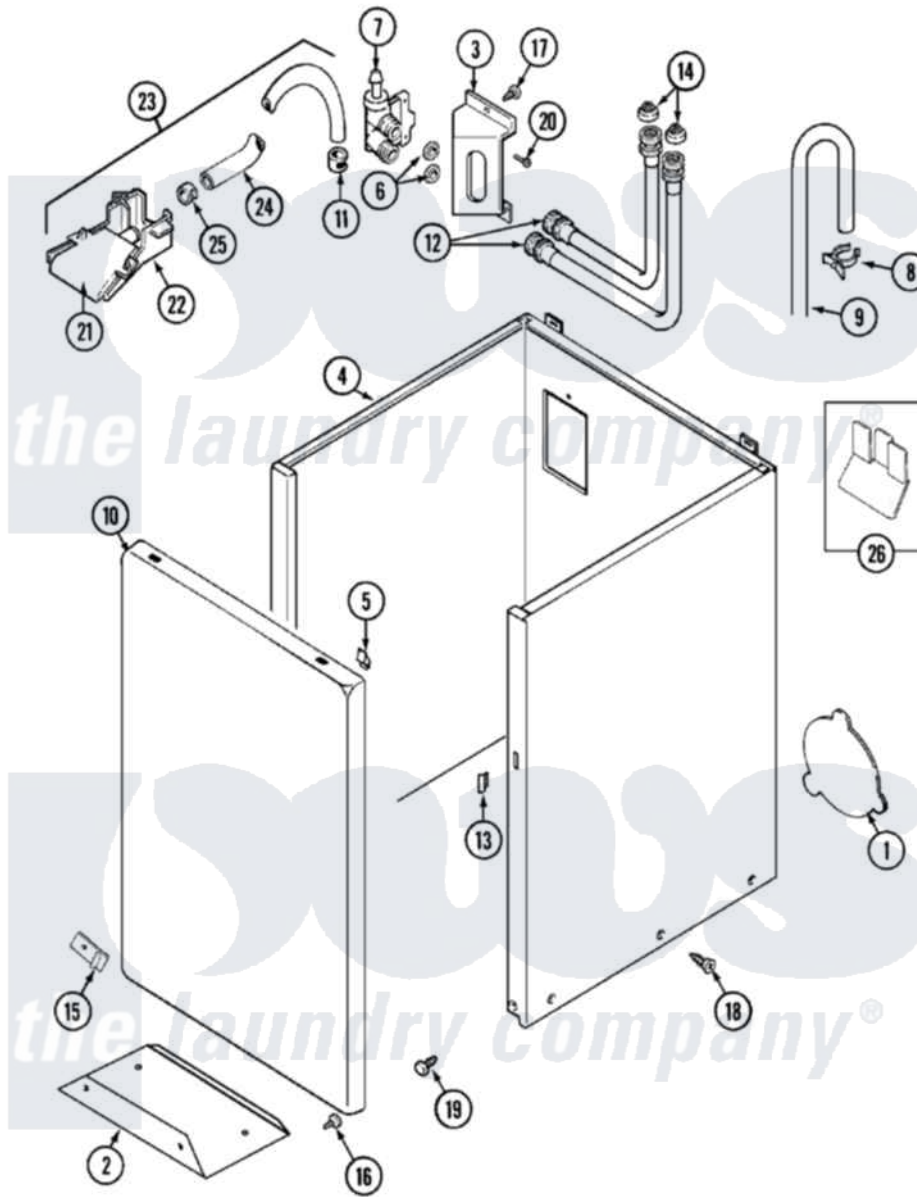

Maytag LAT9606AGE 02 - CABINET

Maytag [Residential Maytag LAT9606AGE Washer Parts](#) Parts Diagram 02 - CABINET
 Click on the part number to view part

Item	Original Part Number	Replaced By	Status	Part Description
1	211294	90767		Screw, 8A X 3/8 HeX Washer Head Tapping
"	211878		Not Available	PLATE, ACCESS
"	22001683	22002924		Plate, Access
2	22001624			Guard, Belt
"	22001646	22002331		Spacer, Front Panel
3	22003217	3370225		Screw
"	214812	22002361		Bracket, Water Valve
4	22001302	22004425		Cabinet White Aspack
"	22002379	22004425		Cabinet White Aspack
5	22001650			Fastener, Spring
6	Y013783			Washer, Inlet Hose
7	214337	96160		Screen
"	22001197			Valve, Water
8	22001815	22002765		Clip, Hose
9	22001816			Hose, Drain
"	22002701	22003814		Retainer, Drain Hose

"	22002700	22003410	Hose, Drain
10	22002366	Not Available	PANEL, FRONT (WHT)
"	22001144		Damper, Sound
"	22001143		Damper, Sound
"	22001803	Not Available	PANEL, FRONT (WHT)
11	216169	596669	Clamp, Manifold
12	208100	76313	Hosefill
13	214376	22002331	Spacer, Front Panel
14	200961	12001413	Strainer And Washer Kit
15	12001341		Screw And Fastener Kit
"	22002378	27001200	Screw
"	22002377		Clip, Retainer
"	22002376		Clip
"	22001995		Screw Note: Screw, Tumbler Front And Shroud
16	Y912873		Screw, Terminal Block Bracket
17	212276	W10116760	Screw
18	213007		Xfor Cabinet See Cabinet, Back
19	213121	3400111	Screw, 12-14 X 5/8
"	213122	27001200	Screw
20	Y313561		Screw----NA
23	22001608	22001954	Injector Hose And Clamp Kit
25	205161	489503	Clamp
26	22001972		Clip, Cabinet