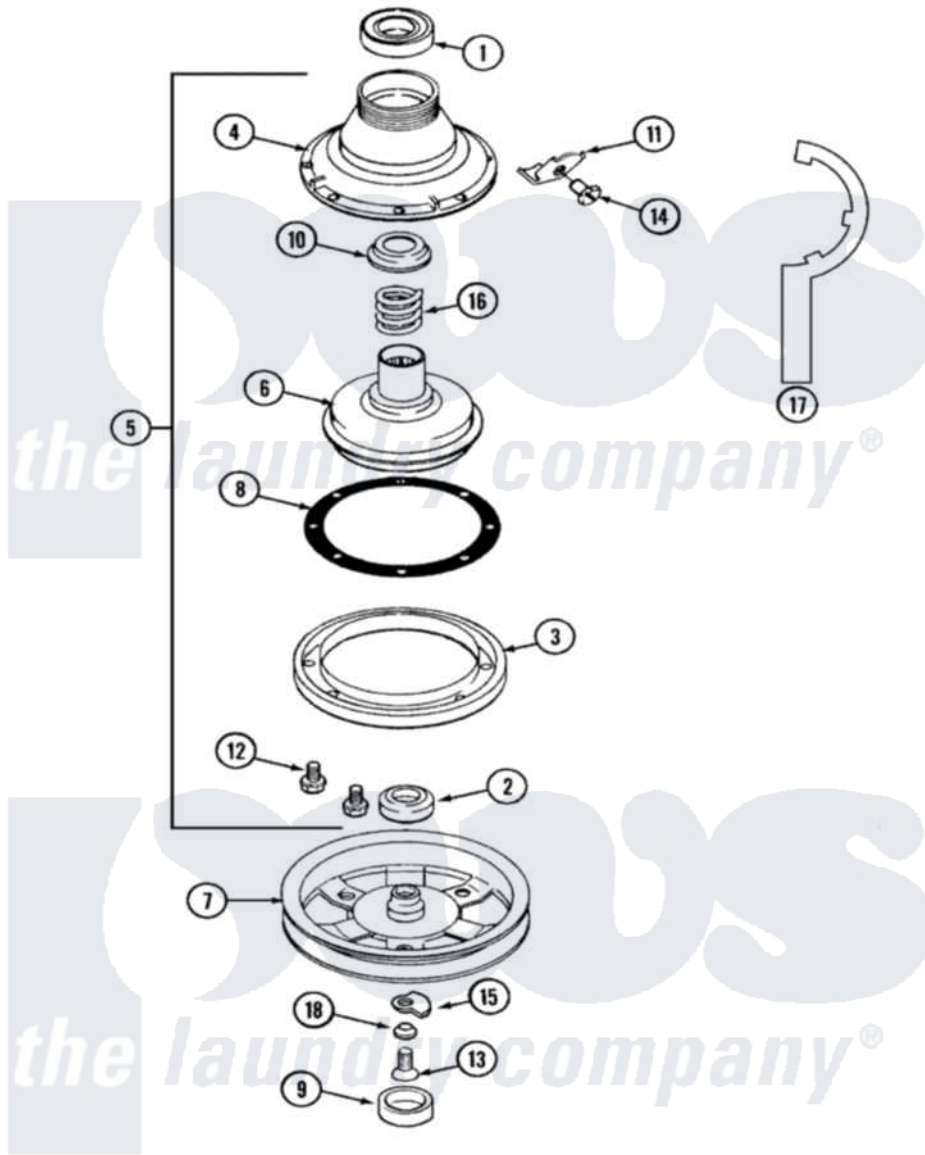

# Maytag LAT9606AGE 03 - CLUTCH, BRAKE & BELTS

Maytag Residential Maytag LAT9606AGE Washer Parts Parts Diagram 03 - CLUTCH, BRAKE & BELTS  
 Click on the part number to view part

Item	Original Part Number	Replaced By	Status	Part Description
1	Y200720	<a href="#">22003441</a>		Bearing, Rear
2	<a href="#">200835</a>			Bearing, Brake Rotor
3	211043	<a href="#">6-2011900</a>		Brake Asse
4	211045	<a href="#">6-2011900</a>		Brake Asse
5	201190	<a href="#">6-2011900</a>		Brake Asse
6	201126	<a href="#">6-2011900</a>		Brake Asse
7	22001441	<a href="#">22002432</a>		Pulley Assembly
"	<a href="#">22002432</a>			Pulley Assembly
8	211042	<a href="#">6-2011900</a>		Brake Asse
9	211038		Not Available	CAP, OIL RETAINER
"	<a href="#">22002428</a>			Cover, Dust
10	211039	<a href="#">6-2011900</a>		Brake Asse
11	<a href="#">213325</a>			Clip, Retaining
12	211000			SCREW, BRAKE DRUM (HEX HEAD)
13	211375	<a href="#">681582</a>		Screw
14	<a href="#">213326</a>			Bolt, Sems Retaining Clip

15	<a href="#">211089</a>		Lug, Stop Pulley
16	211041	<a href="#">6-2011900</a>	Brake Asse
17	Y038315	<a href="#">038315</a>	Tool
18	211090	<a href="#">22003555</a>	Washer, Stop Lug