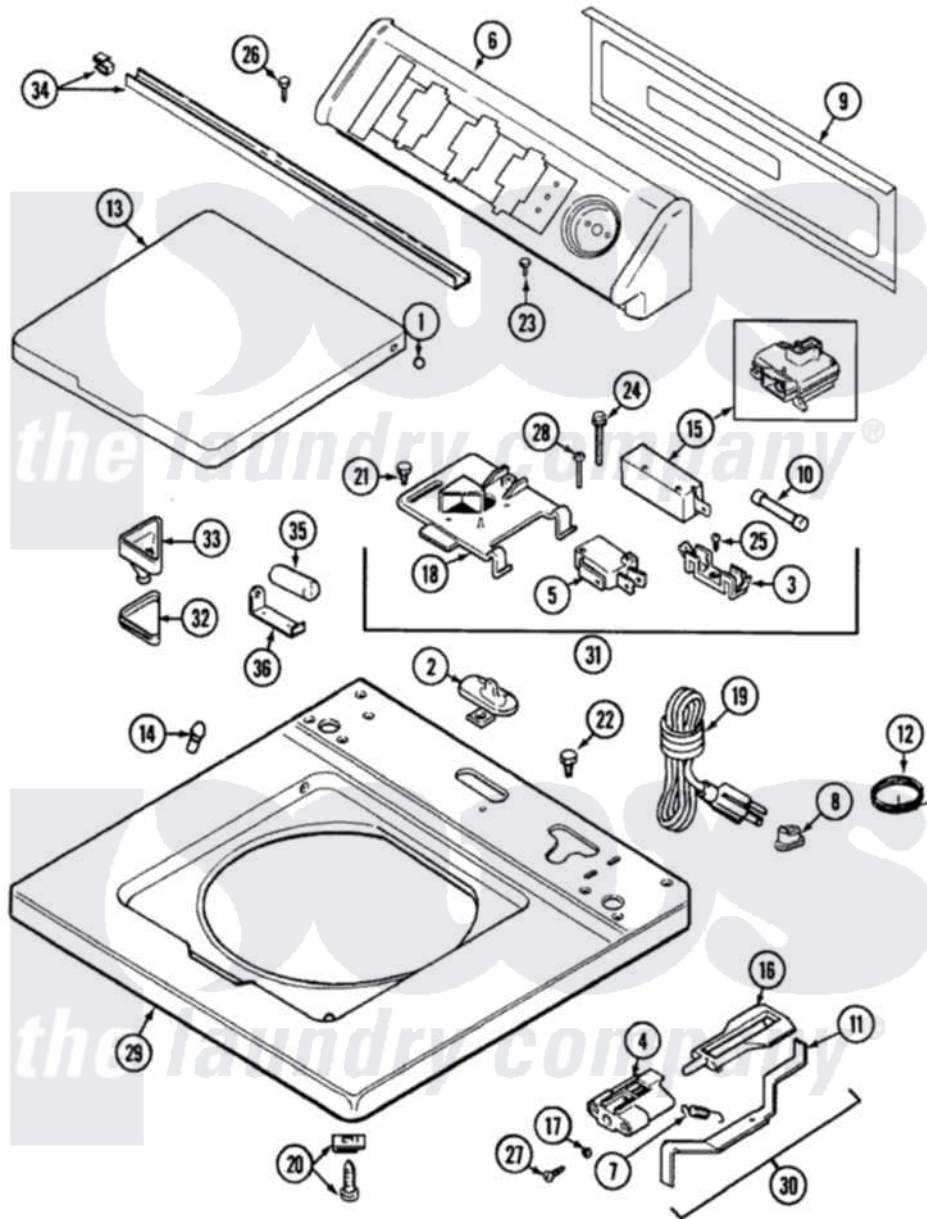

Maytag LAT9606AGE 05 - TOP

Maytag [Residential Maytag LAT9606AGE Washer Parts](#) Parts Diagram 05 - TOP
 Click on the part number to view part

| Item | Original Part Number | Replaced By | Status | Part Description |
|------|--------------------------|--------------------------|---------------|----------------------------------|
| 1 | 211726 | | | Hinge, Ball Lid |
| 2 | 22001298 | | | Cap, Top Cover |
| " | 207159 | 489355 | | Screw, 8 X 1/2 |
| 3 | 207167 | | | Block, Fuse |
| 4 | 22001645 | | Not Available | BRACKET, UNBALANCE----NA |
| " | 22002135 | | | Bracket, Unbalance |
| 5 | 207166 | | | Switch, Check |
| 6 | 22001670 | | | Console |
| 7 | 213720 | | | Spring, Lid Switch |
| 8 | 22002532 | 216183 | | Grommet, Cord Export |
| 9 | 22001662 | 8534058 | | Screw |
| " | 216423 | 3370225 | | Screw |
| " | 22001814 | | | Back Panel, Console |
| 10 | 22001673 | 22001682 | | Switch Assembly, Lid W/4amp Fuse |
| 11 | 22001968 | | | Lever, Unbalance |