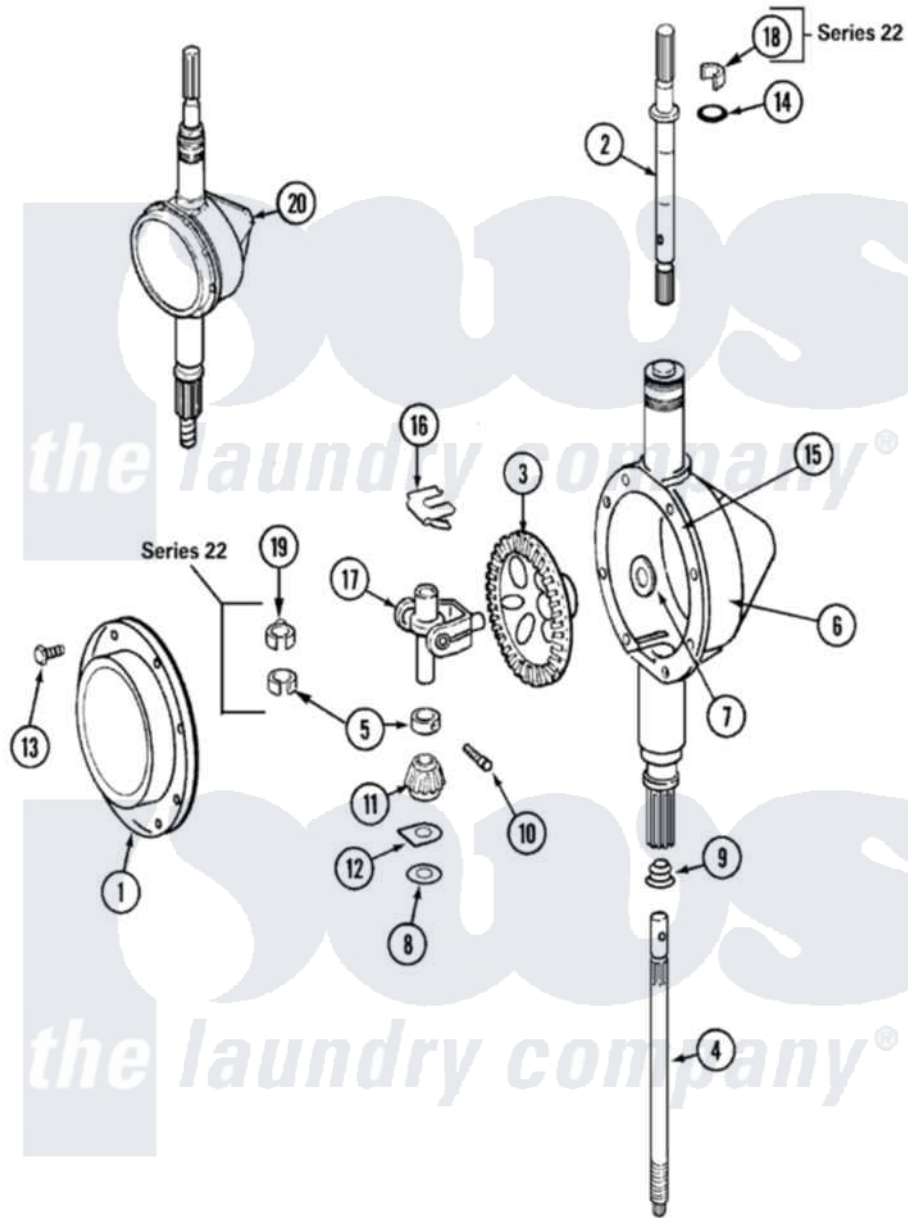

Maytag LAT9606AGE 06 - TRANSMISSION

Maytag [Residential Maytag LAT9606AGE Washer Parts](#) Parts Diagram 06 - TRANSMISSION
 Click on the part number to view part

Item	Original Part Number	Replaced By	Status	Part Description
1	206628			Cover, Transmission
2	22002415	6-2168983		Shaft- Agi
"	207153	6-2097820		Kit- Shaft
3	206713	6-2067130		Gear- Beve
4	22002342	6-2300050		Shaft- Cen
"	215410	12001450		Ctr Shaft W/Collar Andkeeper- Dp
5	22002353			Collar, Center Shaft
"	215415		Not Available	COLLAR, LOWER
6	22002416	6-2300100		Assembly-
"	206624	6-2097750		Trans Dee
7	215394			Washer, Bevel Gear
8	211483	6-2114830		Washer- SP
9	206602	207843		Lip Seal Repair Kit
10	Y206629			Pin, Collar
"	W10124350		Not Available	NOT REQUIRED PART OR SEE NOTE

11	215401	W10221114		Pinion
12	215395			Plate, Clutch
13	215417		Not Available	SCREW, TRANSMISSION COVER
14	22002417			O-Ring AgitatOr Shaft
"	210690			Seal, Rubber
15	Y058700	675652		Adhesive
16	215581			Spring, Agitator Shaft
"	W10124350		Not Available	NOT REQUIRED PART OR SEE NOTE
17	206685	6-2066850		Yoke
18	22002340			Collar, Agitator Shaft
19	22002341			Collar, Lower Plastic Keeper
20	22002126	6-2097750		Trans Dee
"	206707	6-2097750		Trans Dee