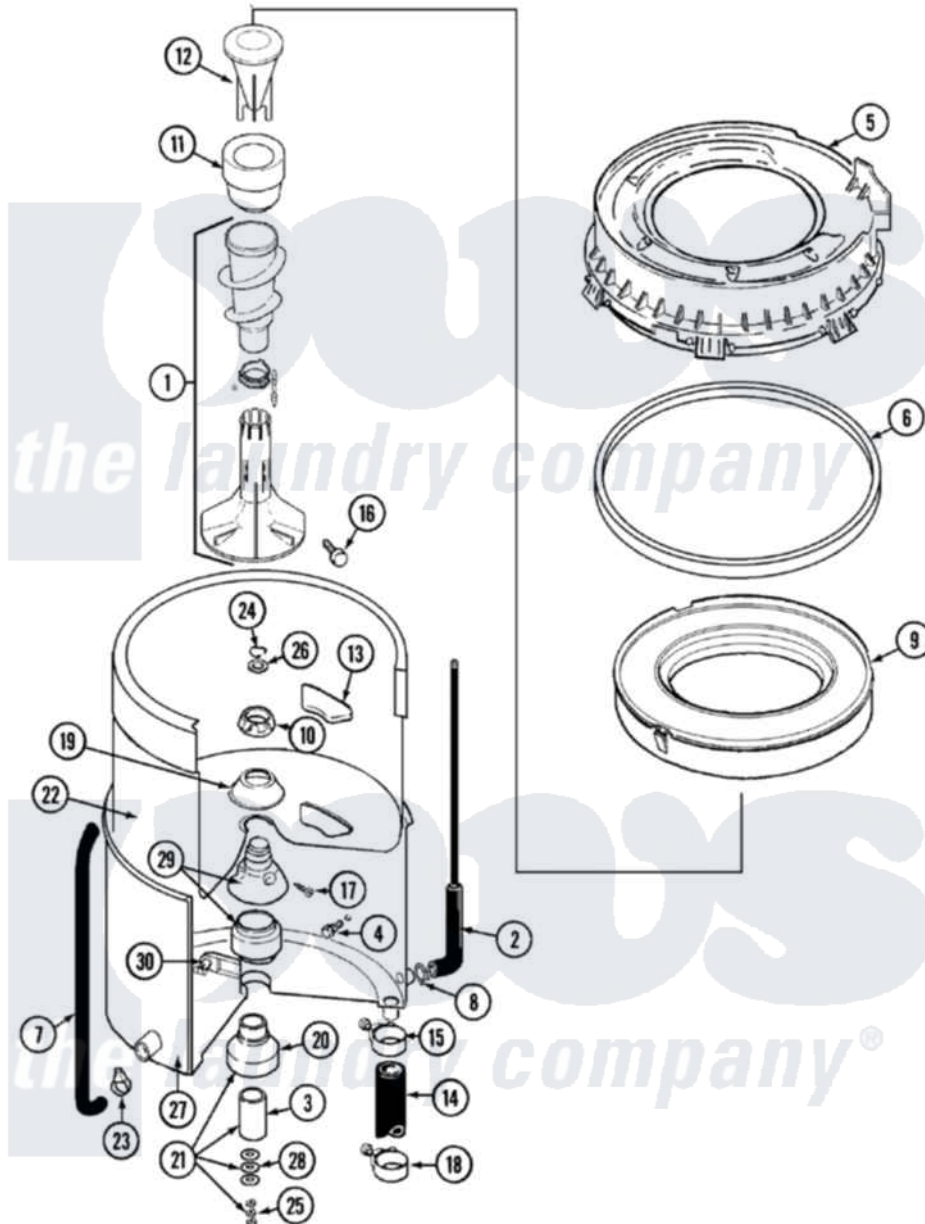

# Maytag LAT9606AGE 07 - TUB

Maytag [Residential Maytag LAT9606AGE Washer Parts](#) Parts Diagram 07 - TUB  
 Click on the part number to view part

Item	Original Part Number	Replaced By	Status	Part Description
1	<a href="#">22001821</a>			Agitator Auger And Base Assembly
2	22001036	<a href="#">22001619</a>		Tube, Water Level Switch
3	<a href="#">211130</a>			Bearing Liner, Tub Bearing
4	205254	<a href="#">W10175938</a>		Bolt
"	200744	<a href="#">W10175939</a>		Bolt
5	22001607	<a href="#">489503</a>		Clamp
"	22001606	<a href="#">12001270</a>		Kit, Injector Acc.
6	Y22001201	<a href="#">22001007</a>		Gasket, Cover To Tub
7	<a href="#">22001320</a>			Tube, Bleach
8	<a href="#">211641</a>			Clamp, 1-1/16"
9	<a href="#">22001142</a>			Ring, Balance
10	211047	<a href="#">6-2110472</a>		Nut- Clamp
11	22001805	<a href="#">21001905</a>		Dispenser, Fabric
12	22001806	<a href="#">21001905</a>		Dispenser, Fabric
13	<a href="#">207219</a>			Filter, Self-Cleaning
14	<a href="#">22001281</a>			Hose, Drain

15	22001640	<a href="#">285655</a>	Clamp, Hose
16	<a href="#">22001819</a>		Locking Screw And O Ring
17	<a href="#">22001423</a>		Set Screw, Mounting Stem
18	22001640	<a href="#">285655</a>	Clamp, Hose
19	<a href="#">211210</a>		Washer, Clamping Nut
20	200824	<a href="#">6-2040130</a>	Tub Bearin
21	204013	<a href="#">6-2040130</a>	Tub Bearin
22	<a href="#">22001139</a>		Tub, Inner
23	205161	<a href="#">489503</a>	Clamp
24	<a href="#">Y015667</a>		Retaining Ring
25	<a href="#">Y054867</a>		Washer, Lock
26	<a href="#">Y015666</a>		Washer, Retaining -
27	22001114	Not Available	TUB, OUTER (EX. LARGE)
28	<a href="#">211100</a>		Washer, Outer Tub
29	22001648	<a href="#">6-2095720</a>	Mounting S
30	<a href="#">214434</a>		Spout, Deflector