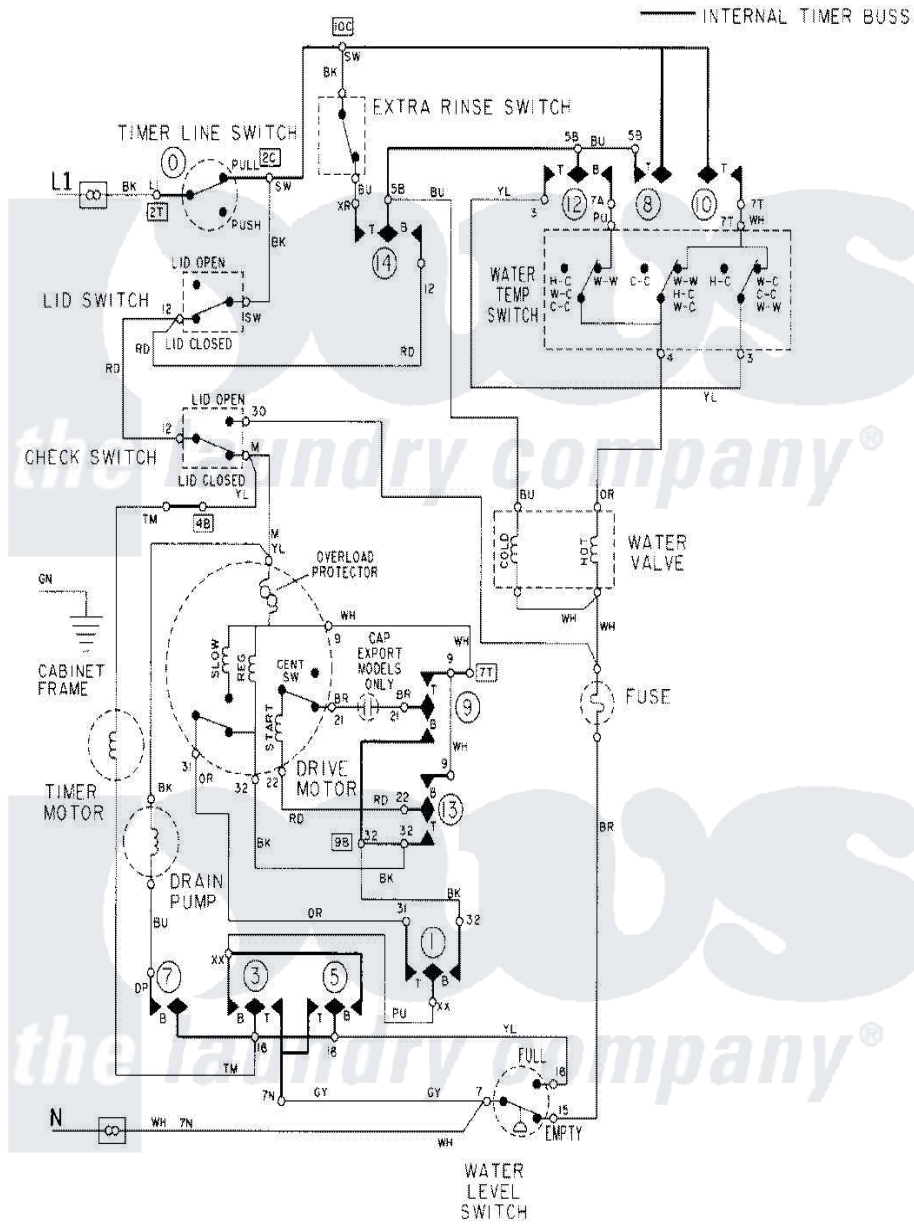

Maytag LAT9606AGE 08 - WIRING INFORMATION

Maytag Residential Maytag LAT9606AGE Washer Parts Parts Diagram 08 - WIRING INFORMATION
 Click on the part number to view part

Item	Original Part Number	Replaced By	Status	Part Description
NI	15002115		Not Available	WIRING INFORMATION