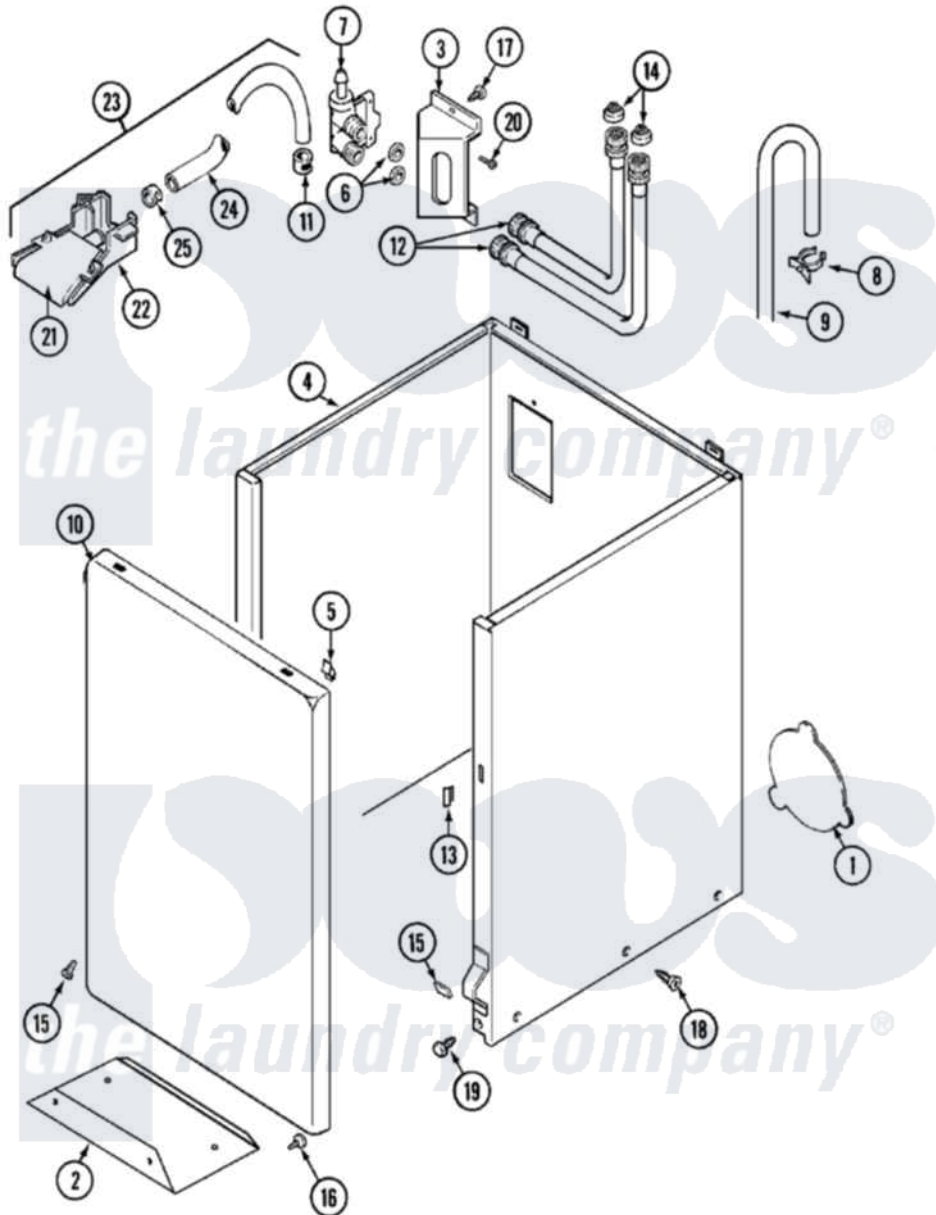

Maytag LAT9606BGE 02 - CABINET

Maytag [Residential Maytag LAT9606BGE Washer Parts](#) Parts Diagram 02 - CABINET
 Click on the part number to view part

Item	Original Part Number	Replaced By	Status	Part Description
1	211294	90767		Screw, 8A X 3/8 HeX Washer Head Tapping
"	22003453		Not Available	LABEL, ENERGY (AUS)
"	22001683	22002924		Plate, Access
2	22001624			Guard, Belt
3	22002361			Bracket, Water Valve
4	22002379	22004425		Cabinet White Aspack
5	22001650			Fastener, Spring
6	Y013783			Washer, Inlet Hose
7	214337	96160		Screen
"	22001197			Valve, Water
8	22001815	22002765		Clip, Hose
9	22002701	22003814		Retainer, Drain Hose
"	22002700	22003410		Hose, Drain
10	22001144			Damper, Sound
"	22001143			Damper, Sound
"	22002366		Not Available	PANEL, FRONT (WHT)

"	22001834		Pad, Front
11	216169	596669	Clamp, Manifold
12	208100	76313	Hosefill
13	214376	22002331	Spacer, Front Panel
14	200961	12001413	Strainer And Washer Kit
15	22001995		Screw Note: Screw, Tumbler Front And Shroud
"	22002376		Clip
"	22002378	27001200	Screw
"	22002377		Clip, Retainer
16	33002442	3400094	Screw, 10-32 X 3/8
17	22003217	3370225	Screw
18	213007		Xfor Cabinet See Cabinet, Back
19	213121	3400111	Screw, 12-14 X 5/8
"	213122	27001200	Screw
20	Y313561		Screw---NA
21	22001187		Injector
22	22001186		Injector
23	22001304		Water Injector Assembly
24	22001190		Hose, Injector
25	216169	596669	Clamp, Manifold