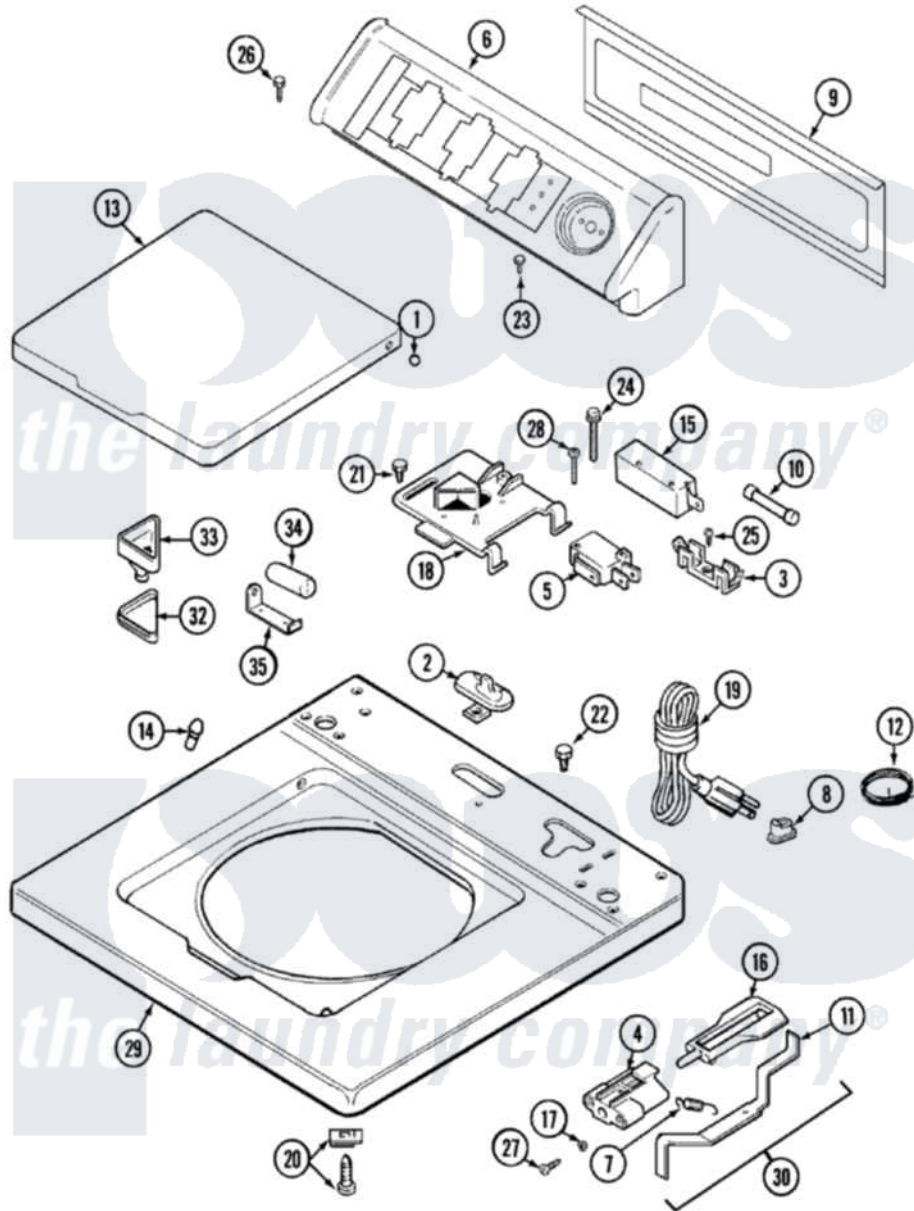

Maytag LAT9606BGE 05 - TOP

Maytag [Residential Maytag LAT9606BGE Washer Parts](#) Parts Diagram 05 - TOP
 Click on the part number to view part

Item	Original Part Number	Replaced By	Status	Part Description
1	211726			Hinge, Ball Lid
2	22001298			Cap, Top Cover
"	207159	489355		Screw, 8 X 1/2
3	22001921	10091101		Block-Fuse
4	22002135			Bracket, Unbalance
5	207166			Switch, Check
6	22001670			Console
7	213720			Spring, Lid Switch
8	22002532	216183		Grommet, Cord Export
9	22001814			Back Panel, Console
"	216423	3370225		Screw
"	22001662	8534058		Screw
10	22001920			Fuse
11	22001968			Lever, Unbalance
12	Y705026	3370225		Screw
"	22001654			Wire, Ground

13	22001674	22001893	Lid
14	212716		Bumper, Lid
15	22002383	22003813	Lid Switch
16	216255		Plunger, Lid Switch
17	211500		Washer, Bracket To Top Cover
18	22001678		Bracket, Switch And Fuse
19	22003452		Cord, Power
20	22001402	214354	Screw, Top Cover To Cabnt.
21	207159	489355	Screw, 8 X 1/2
22	Y705026	3370225	Screw
23	216423	3370225	Screw
24	213501		Screw, No.6-20 X 1-1/8 Inch
25	Y311711		Screw, Fuse Block
26	216423	3370225	Screw
27	22001600	25-7809	Screw, No.6-20 1/2 Flthd Torx
28	22001352		Screw, Check Switch
29	216423	3370225	Screw
"	22001922		Sub-Harness
"	22002145		Cover Assembly, Top
30	22001969		Unbalance Lever Assembly
31	22001967	12001908	Switch-Lid
32	215374	Not Available	GASKET FOR BLEACH CUP
33	22001006		Cup, Bleach
34	201101		Capacitor
"	211294	90767	Screw, 8A X 3/8 HeX Washer Head Tapping
35	22001396		Clip, Capacitor