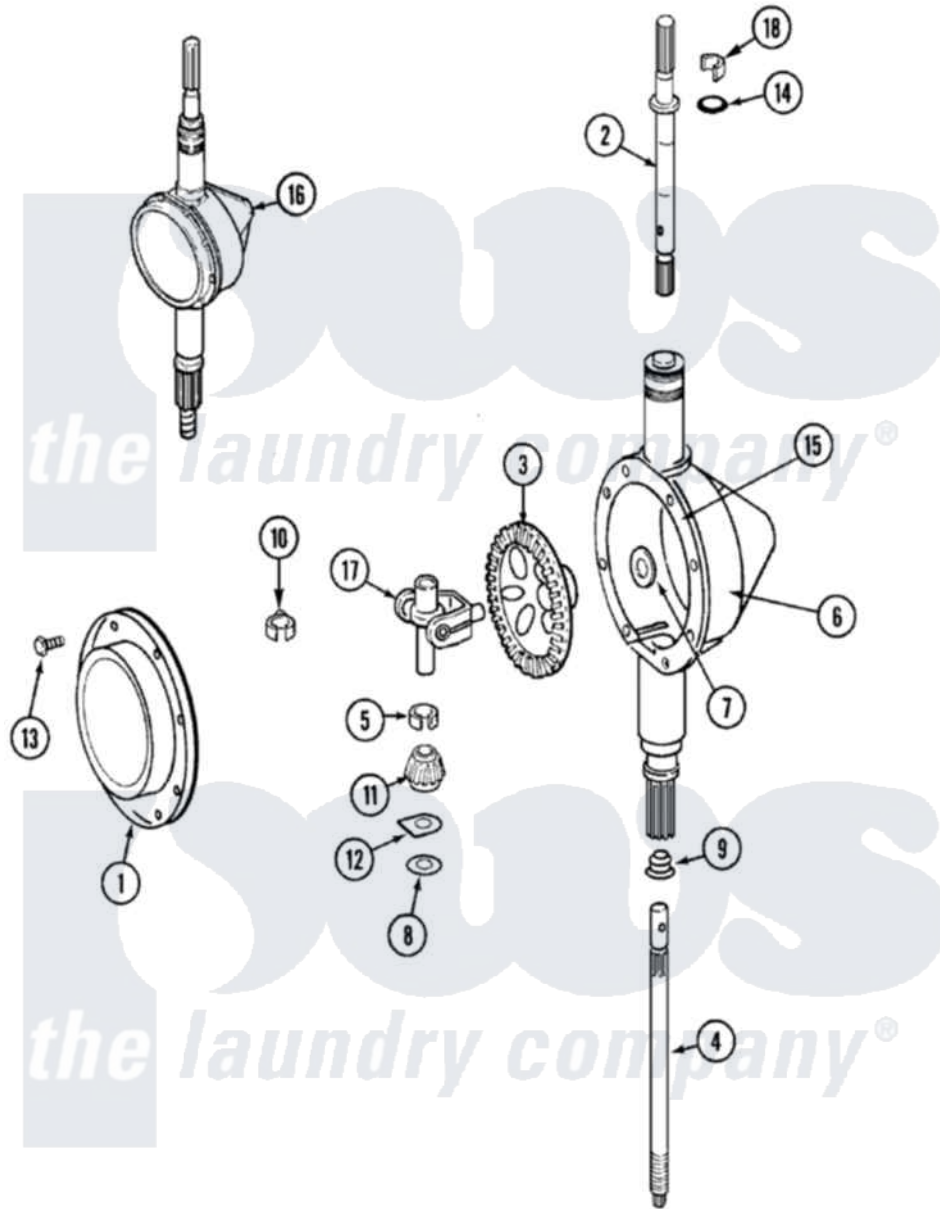

Maytag LAT9606BGE 06 - TRANSMISSION

Maytag Residential Maytag LAT9606BGE Washer Parts Parts Diagram 06 - TRANSMISSION
 Click on the part number to view part

Item	Original Part Number	Replaced By	Status	Part Description
1	206628			Cover, Transmission
2	22002415	6-2168983		Shaft- Agi
3	206713	6-2067130		Gear- Beve
4	22002342	6-2300050		Shaft- Cen
5	22002353			Collar, Center Shaft
6	22002416	6-2300100		Assembly-
7	215394			Washer, Bevel Gear
8	211483	6-2114830		Washer- SP
9	206602	207843		Lip Seal Repair Kit
10	22002341			Collar, Lower Plastic Keeper
11	215401	W10221114		Pinion
12	215395			Plate, Clutch
13	215417		Not Available	SCREW, TRANSMISSION COVER
14	22002417			O-Ring AgitatOr Shaft
15	Y058700	675652		Adhesive
16	22002126	6-2097750		Trans Dee