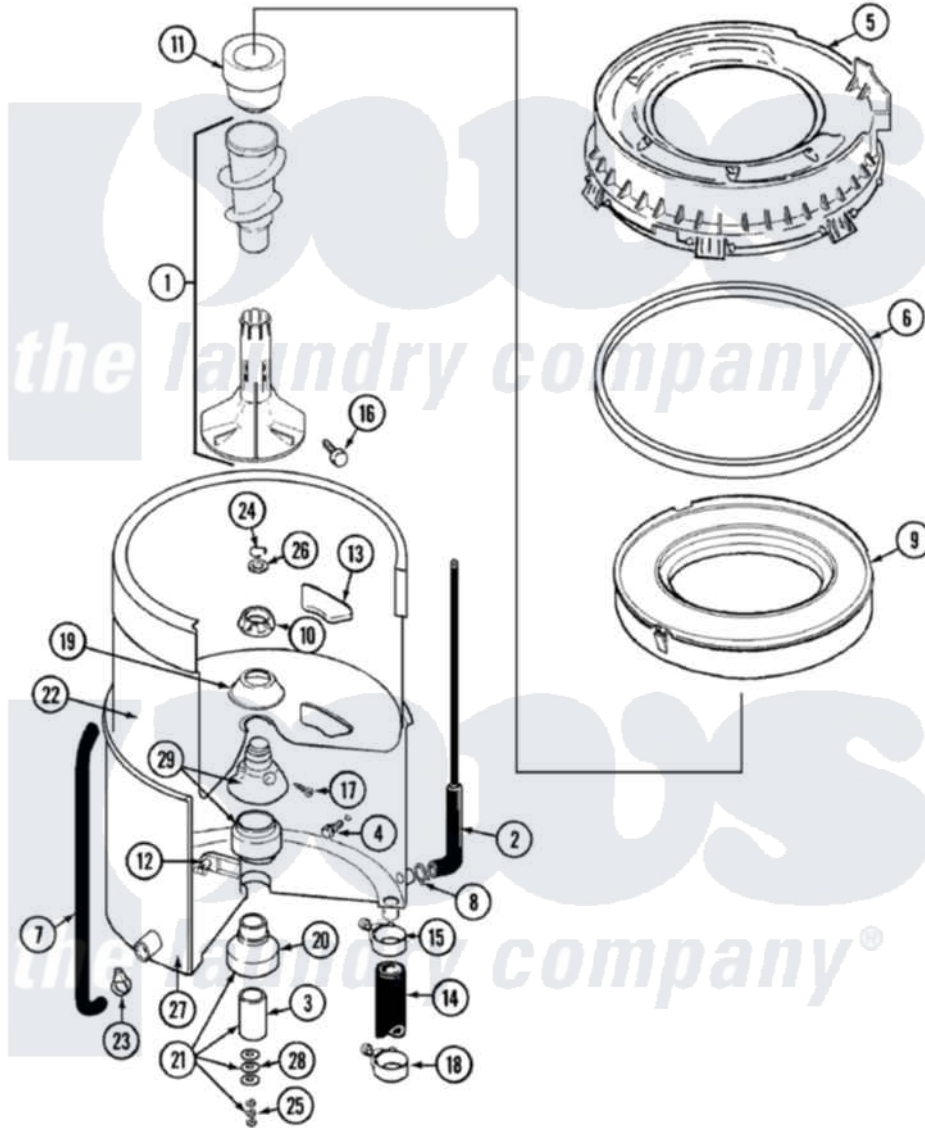

# Maytag LAT9606BGE 07 - TUB

Maytag [Residential Maytag LAT9606BGE Washer Parts](#) Parts Diagram 07 - TUB  
 Click on the part number to view part

Item	Original Part Number	Replaced By	Status	Part Description
1	22003436	<a href="#">22001821</a>		Agitator Auger And Base Assembly
2	22001036	<a href="#">22001619</a>		Tube, Water Level Switch
3	<a href="#">211130</a>			Bearing Liner, Tub Bearing
4	200744	<a href="#">W10175939</a>		Bolt
"	205254	<a href="#">W10175938</a>		Bolt
5	<a href="#">22001299</a>			Tub Cover And Gasket Assembly
6	Y22001201	<a href="#">22001007</a>		Gasket, Cover To Tub
7	<a href="#">22001320</a>			Tube, Bleach
8	<a href="#">211641</a>			Clamp, 1-1/16"
9	<a href="#">22001142</a>			Ring, Balance
10	211047	<a href="#">6-2110472</a>		Nut- Clamp
11	21001599	<a href="#">21001905</a>		Dispenser, Fabric
12	<a href="#">214434</a>			Spout, Deflector
13	<a href="#">207219</a>			Filter, Self-Cleaning
14	<a href="#">213045</a>			Hose, Outer Tub Part Not

14	<a href="#">213043</a>		Used
15	22001640	<a href="#">285655</a>	Clamp, Hose
16	<a href="#">22001819</a>		L0cking Screw And O Ring
17	<a href="#">22001423</a>		Set Screw, Mounting Stem
18	22001640	<a href="#">285655</a>	Clamp, Hose
19	<a href="#">211210</a>		Washer, Clamping Nut
20	200824	<a href="#">6-2040130</a>	Tub Bearin
21	204013	<a href="#">6-2040130</a>	Tub Bearin
22	<a href="#">22001139</a>		Tub, Inner
23	205161	<a href="#">489503</a>	Clamp
24	<a href="#">Y015667</a>		Retaining Ring
25	<a href="#">Y054867</a>		Washer, Lock
26	<a href="#">Y015666</a>		Washer, Retaining -
27	22001114	Not Available	TUB, OUTER (EX. LARGE)
28	<a href="#">211100</a>		Washer, Outer Tub
29	22001648	<a href="#">6-2095720</a>	Mounting S