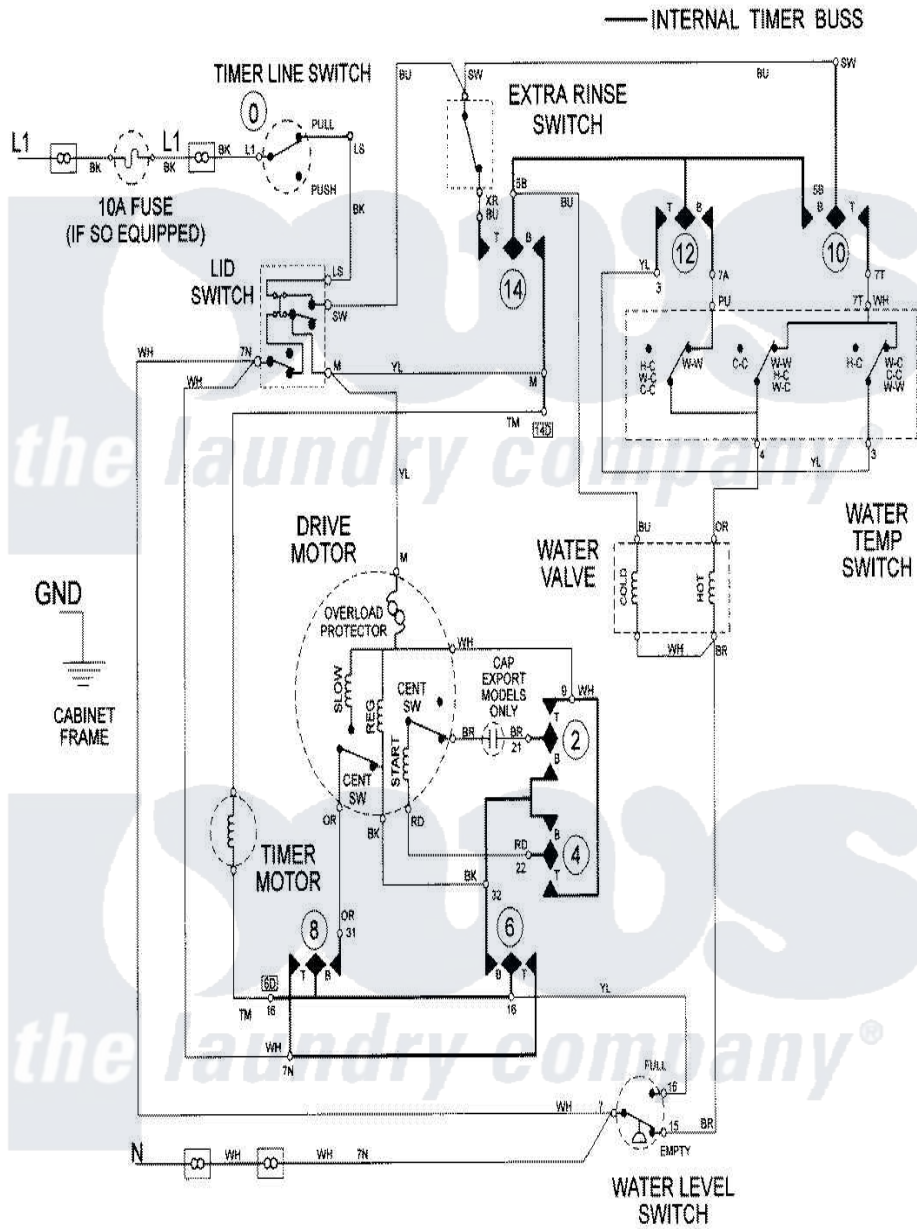

Maytag LAT9606BGE 08 - WIRING INFORMATION

Maytag Residential Maytag LAT9606BGE Washer Parts Parts Diagram 08 - WIRING INFORMATION
 Click on the part number to view part

Item	Original Part Number	Replaced By	Status	Part Description
NI	15002097		Not Available	WIRING INFORMATION