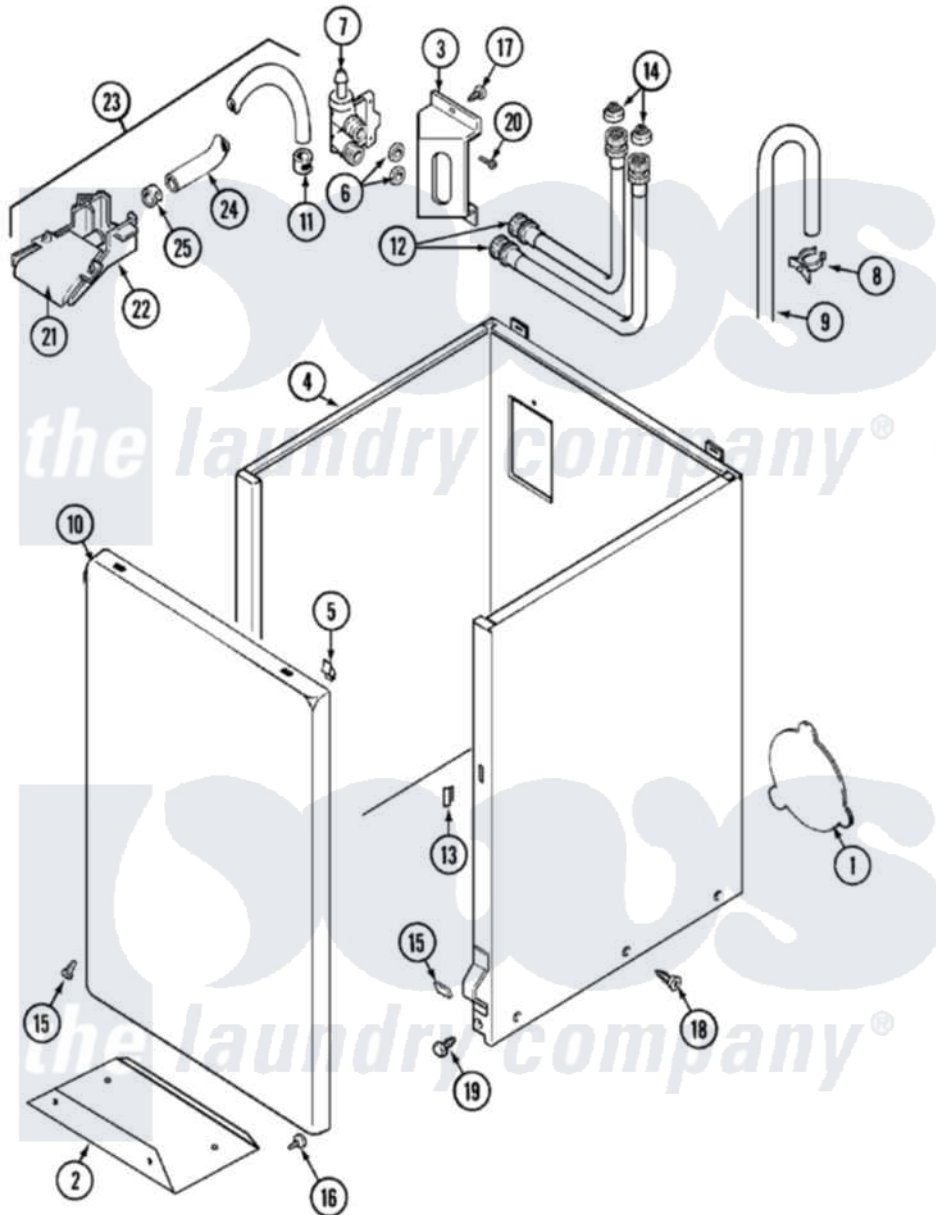

Maytag LAT9606GGE 02 - CABINET

Maytag [Residential Maytag LAT9606GGE Washer Parts](#) Parts Diagram 02 - CABINET
 Click on the part number to view part

Item	Original Part Number	Replaced By	Status	Part Description
1	211878		Not Available	PLATE, ACCESS
"	211294	90767		Screw, 8A X 3/8 HeX Washer Head Tapping
"	22001683	22002924		Plate, Access
2	213846			Guard, Belt
3	22003217	3370225		Screw
"	214812	22002361		Bracket, Water Valve
4	22001302	22004425		Cabinet White Aspack
"	22002379	22004425		Cabinet White Aspack
5	22001650			Fastener, Spring
6	Y013783			Washer, Inlet Hose
7	214337	96160		Screen
"	22001197			Valve, Water
8	22001815	22002765		Clip, Hose
9	22001816			Hose, Drain
"	22002701	22003814		Retainer, Drain Hose
"	22002700	22003410		Hose, Drain

10	22001143		Damper, Sound
"	22001144		Damper, Sound
"	22001803	Not Available	PANEL, FRONT (WHT)
"	22002366	Not Available	PANEL, FRONT (WHT)
11	216169	596669	Clamp, Manifold
12	208100	76313	Hosefill
13	214376	22002331	Spacer, Front Panel
14	200961	12001413	Strainer And Washer Kit
15	22002377		Clip, Retainer
"	22002378	27001200	Screw
"	22001995		Screw Note: Screw, Tumbler Front And Shroud
"	12001341		Screw And Fastener Kit
"	22002376		Clip
16	211294	90767	Screw, 8A X 3/8 HeX Washer Head Tapping
17	212276	W10116760	Screw
18	213007		Xfor Cabinet See Cabinet, Back
19	213122	27001200	Screw
"	213121	3400111	Screw, 12-14 X 5/8
20	Y313561		Screw----NA
21	22001187		Injector
22	22001186		Injector
23	22001304		Water Injector Assembly
24	22001190		Hose, Injector
25	216169	596669	Clamp, Manifold