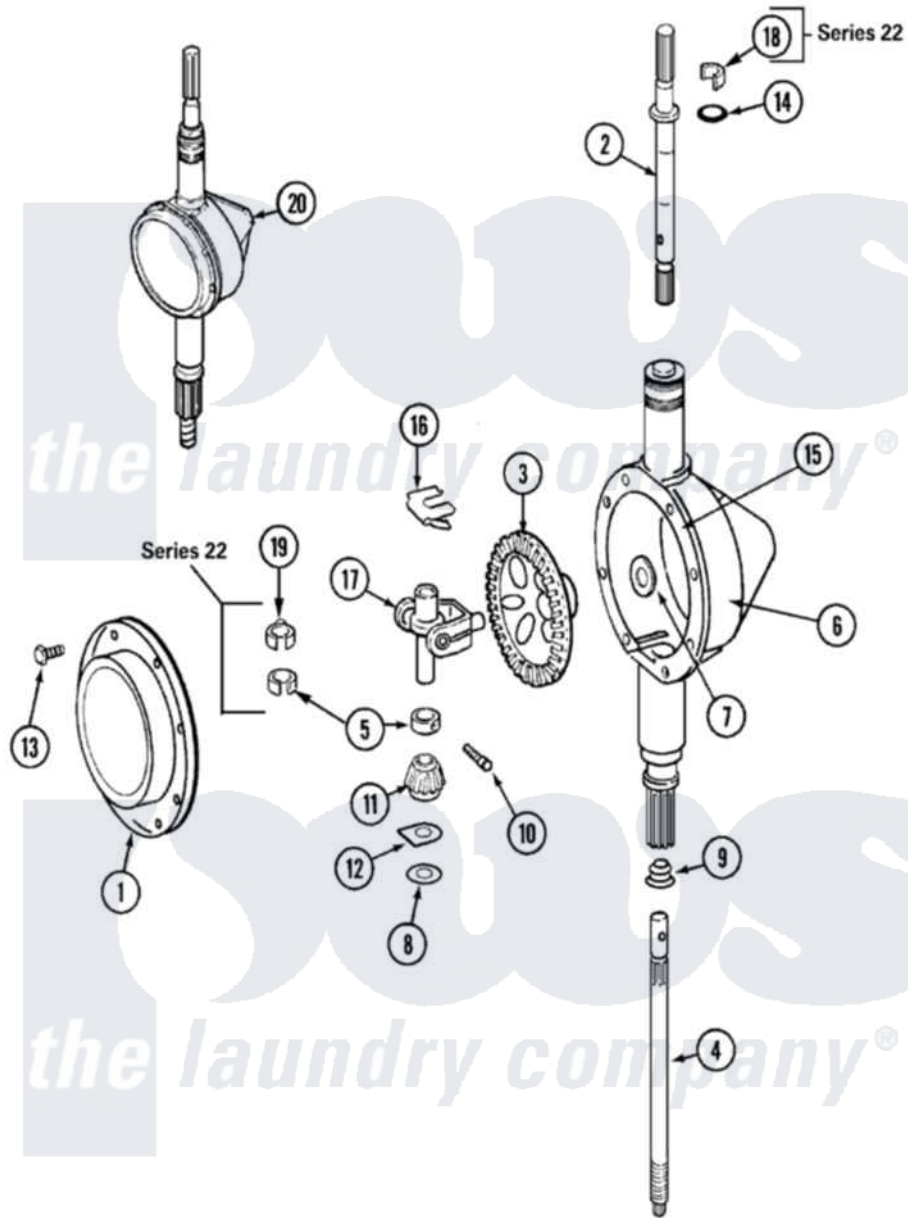

Maytag LAT9606GGE 06 - TRANSMISSION

Maytag [Residential Maytag LAT9606GGE Washer Parts](#) Parts Diagram 06 - TRANSMISSION
 Click on the part number to view part

Item	Original Part Number	Replaced By	Status	Part Description
1	206628			Cover, Transmission
2	22002415	6-2168983		Shaft- Agi
"	207153	6-2097820		Kit- Shaft
3	206713	6-2067130		Gear- Beve
4	22002342	6-2300050		Shaft- Cen
"	215410	12001450		Ctr Shaft W/Collar Andkeeper- Dp
5	22002353			Collar, Center Shaft
"	215415		Not Available	COLLAR, LOWER
6	22002416	6-2300100		Assembly-
"	206624	6-2097750		Trans Dee
7	215394			Washer, Bevel Gear
8	211483	6-2114830		Washer- SP
9	206602	207843		Lip Seal Repair Kit
10	Y206629			Pin, Collar
"	W10124350		Not Available	NOT REQUIRED PART OR SEE NOTE

11	215401	W10221114		Pinion
12	215395			Plate, Clutch
13	215417		Not Available	SCREW, TRANSMISSION COVER
"	215417		Not Available	SCREW, TRANSMISSION COVER
14	22002417			O-Ring AgitatOr Shaft
"	210690			Seal, Rubber
15	Y058700	675652		Adhesive
16	215581			Spring, Agitator Shaft
"	W10124350		Not Available	NOT REQUIRED PART OR SEE NOTE
17	206685	6-2066850		Yoke
18	22002340			Collar, Agitator Shaft
19	22002341			Collar, Lower Plastic Keeper
20	206707	6-2097750		Trans Dee
"	22002126	6-2097750		Trans Dee