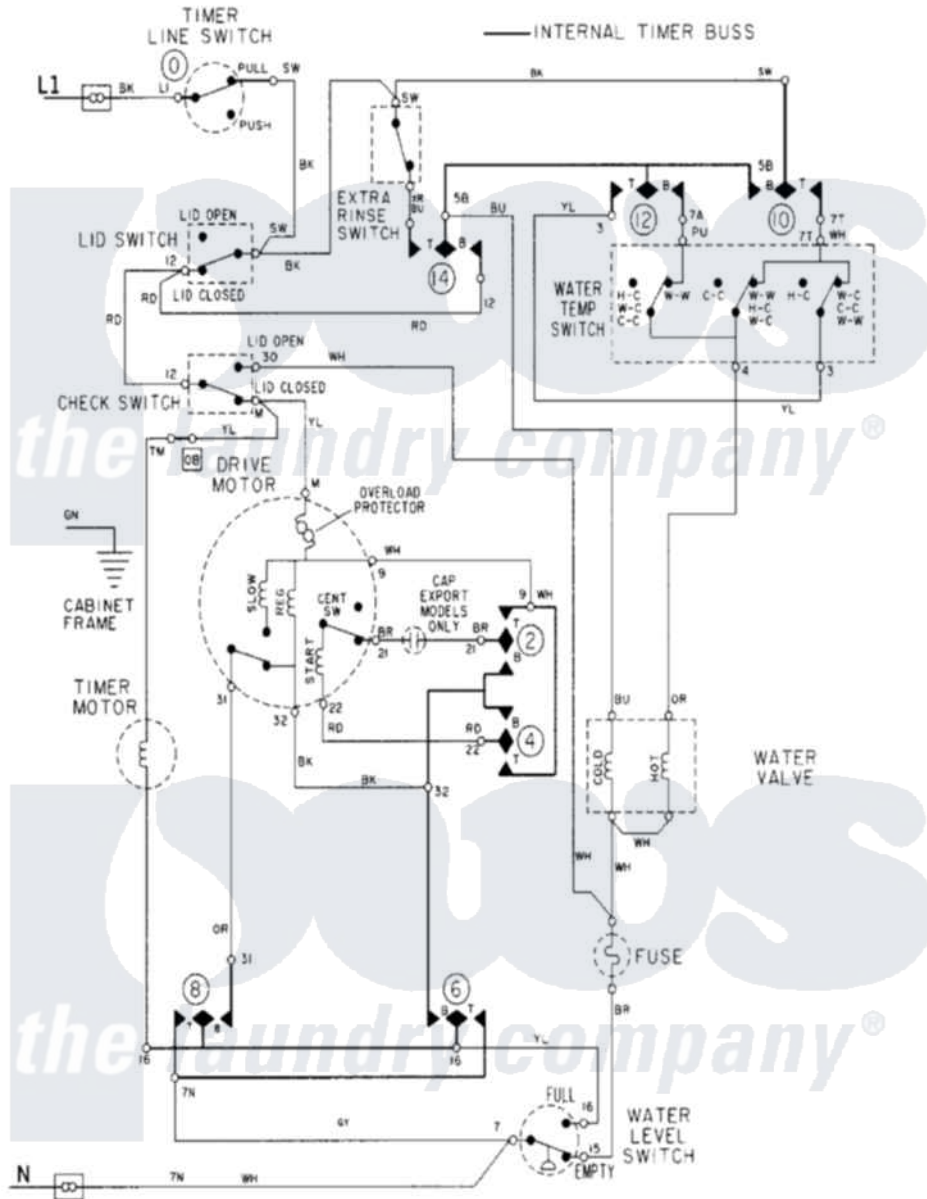

# Maytag LAT9606GGE 08 - WIRING INFORMATION

Maytag [Residential Maytag LAT9606GGE Washer Parts](#) Parts Diagram 08 - WIRING INFORMATION  
 Click on the part number to view part

Item	Original Part Number	Replaced By	Status	Part Description
NI	15002097		Not Available	WIRING INFORMATION
"	15002032		Not Available	WIRING INFORMATION