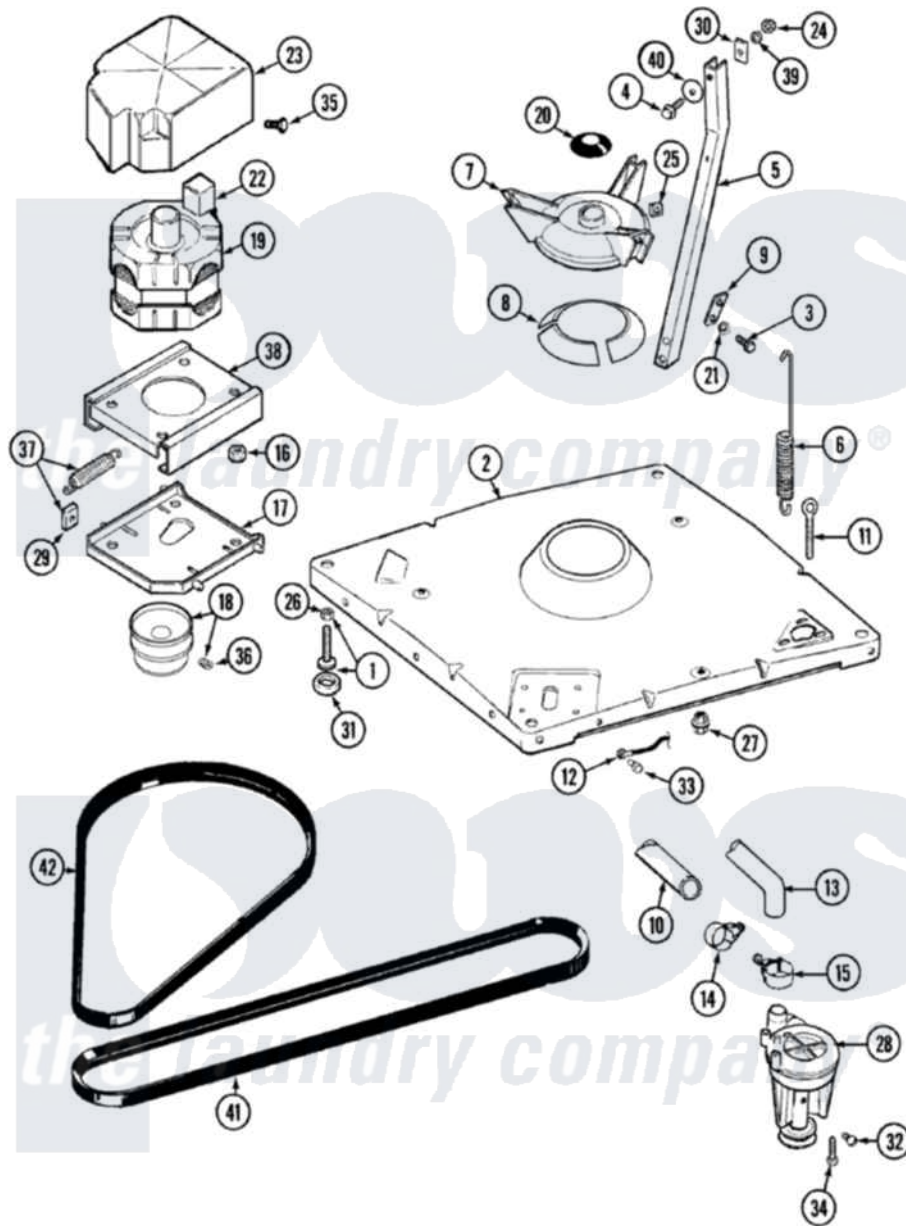

# Maytag LAT9614AAE 01 - BASE

Maytag Residential Maytag LAT9614AAE Washer Parts Parts Diagram 01 - BASE  
 Click on the part number to view part

Item	Original Part Number	Replaced By	Status	Part Description
1	Y302699	<a href="#">22003428</a>		Leg, Adjustable
2	22001172	<a href="#">22002150</a>		Base
3	<a href="#">Y015627</a>			Screw- Hex
4	205254	<a href="#">W10175938</a>		Bolt
"	200744	<a href="#">W10175939</a>		Bolt
5	<a href="#">213053</a>			Brace, Tub Part Not Used
6	<a href="#">22001300</a>			Spring, Centering
7	<a href="#">203725</a>			Damper W/Bolt And Clip
8	<a href="#">203956</a>			Damper Pad Kit
9	<a href="#">213073</a>			Washer, Double Brace
10	214767	<a href="#">22001448</a>		Hose, Pump
11	<a href="#">216416</a>			Bolt, Eye/Centering Spring
12	<a href="#">901220</a>			Ground Wire
13	<a href="#">213045</a>			Hose, Outer Tub Part Not Used
14	202574	<a href="#">3367052</a>		Clamp, Hose
15	202574	<a href="#">3367052</a>		Clamp, Hose