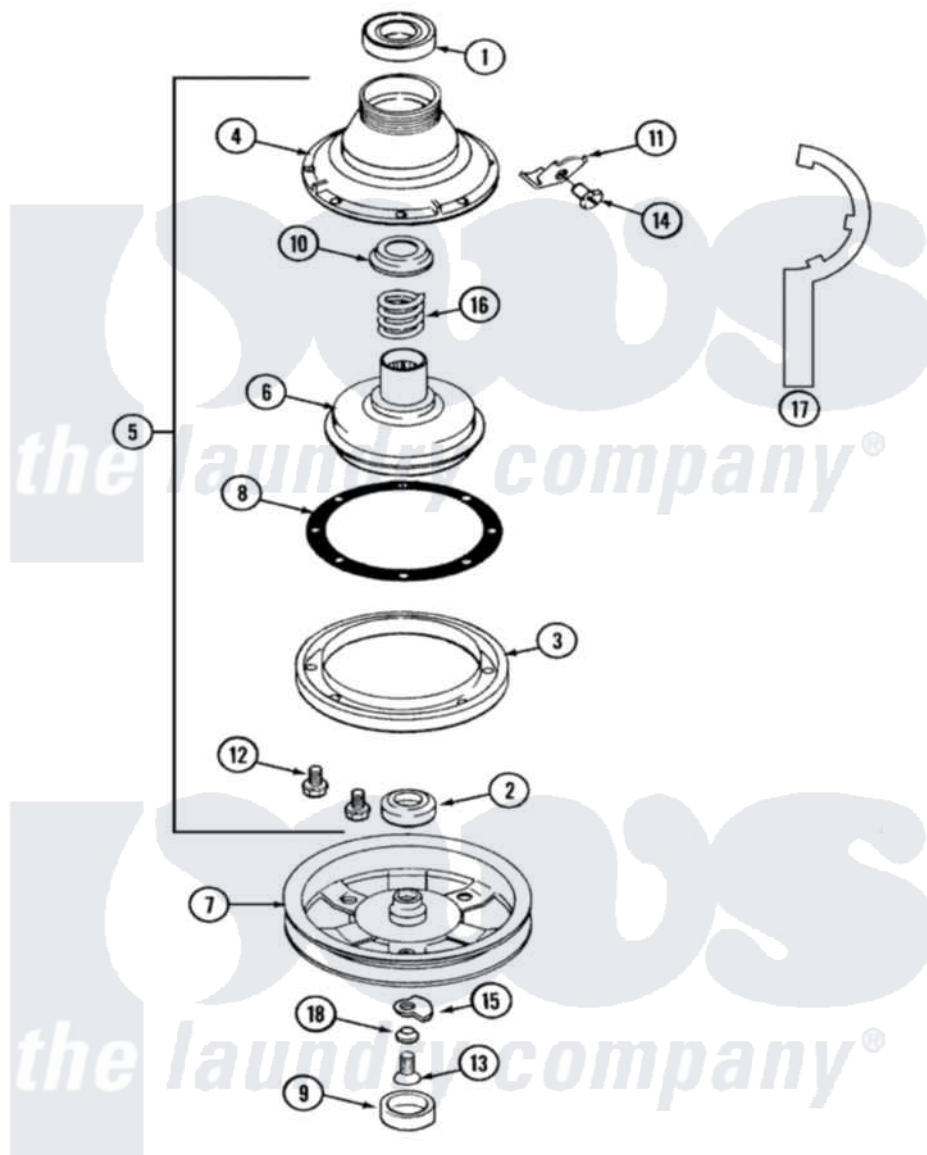

Maytag LAT9614AAE 03 - CLUTCH, BRAKE & BELTS

Maytag Residential Maytag LAT9614AAE Washer Parts Parts Diagram 03 - CLUTCH, BRAKE & BELTS

Click on the part number to view part

Item	Original Part Number	Replaced By	Status	Part Description
1	Y200720	22003441		Bearing, Rear
2	200835			Bearing, Brake Rotor
3	211043	6-2011900		Brake Asse
4	211045	6-2011900		Brake Asse
5	201190	6-2011900		Brake Asse
6	201126	6-2011900		Brake Asse
7	211059	6-2301530		Pulley
8	211042	6-2011900		Brake Asse
9	211038		Not Available	CAP, OIL RETAINER
10	211039	6-2011900		Brake Asse
11	213325			Clip, Retaining
12	211000			SCREW, BRAKE DRUM (HEX HEAD)
13	211375	681582		Screw
14	213326			Bolt, Sems Retaining Clip
15	211089			Lug, Stop Pulley
16	211041	6-2011900		Brake Asse