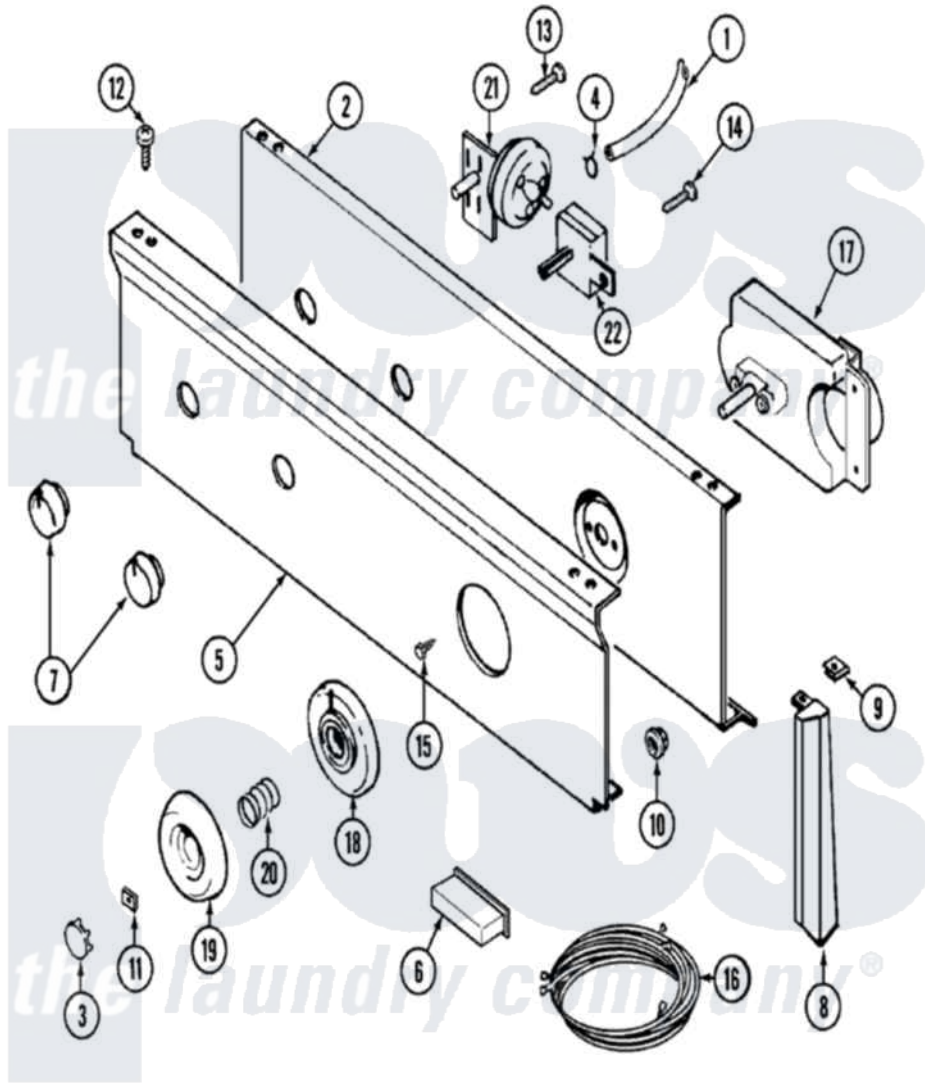

Maytag LAT9614AAE 04 - CONTROL PANEL

Maytag [Residential Maytag LAT9614AAE Washer Parts](#) Parts Diagram 04 - CONTROL PANEL
 Click on the part number to view part

Item	Original Part Number	Replaced By	Status	Part Description
1	22001036	22001619		Tube, Water Level Switch
2	315483	3370225		Screw
"	204807			Ground Wire, Supp. Plte To Top Cover
"	22001132			Plate, Support
3	216250	22001446		Cap, Knob
4	410296	596669		Clamp, Manifold
5	22001236			Panel, Control
6	214897			Pad, Control Panel
7	22001268		Not Available	KNOB ASSY. (WHT)
8	22001291			End Cap, Control Panel
"	22001289		Not Available	END CAP, CTRL. PNL. (LT-WHT)
9	214894			Fastener, End Cap
10	214872			Palnut, End Cap Note: Nut, Lamp Holder
11	211605			Bezel, Timer Dial

12	210932		Screw, No.8 X 9/16 Ctsk Note: Screw, Inlet Duct
13	211168	W10139210	Screw, 8-18 X 5/16
14	211168	W10139210	Screw, 8-18 X 5/16
15	216412		Screw, Bracket To Timer
16	22001314		Wire Harness, Main
17	22001515	Not Available	MOTOR, TIMER
"	22001026		Timer
18	22001265		Bezel, Timer Knob
19	22001198	Not Available	KNOB, TIMER (WHT)
20	211065		Spring, Index Wheel
21	208201		Switch, Pressure
22	208281	Not Available	SWITCH, TEMP (4POSITION)
23	16000327	Not Available	GUIDE, QUICK REF. - MAYTAG
"	22001100	Not Available	MANUAL, USE & CARE