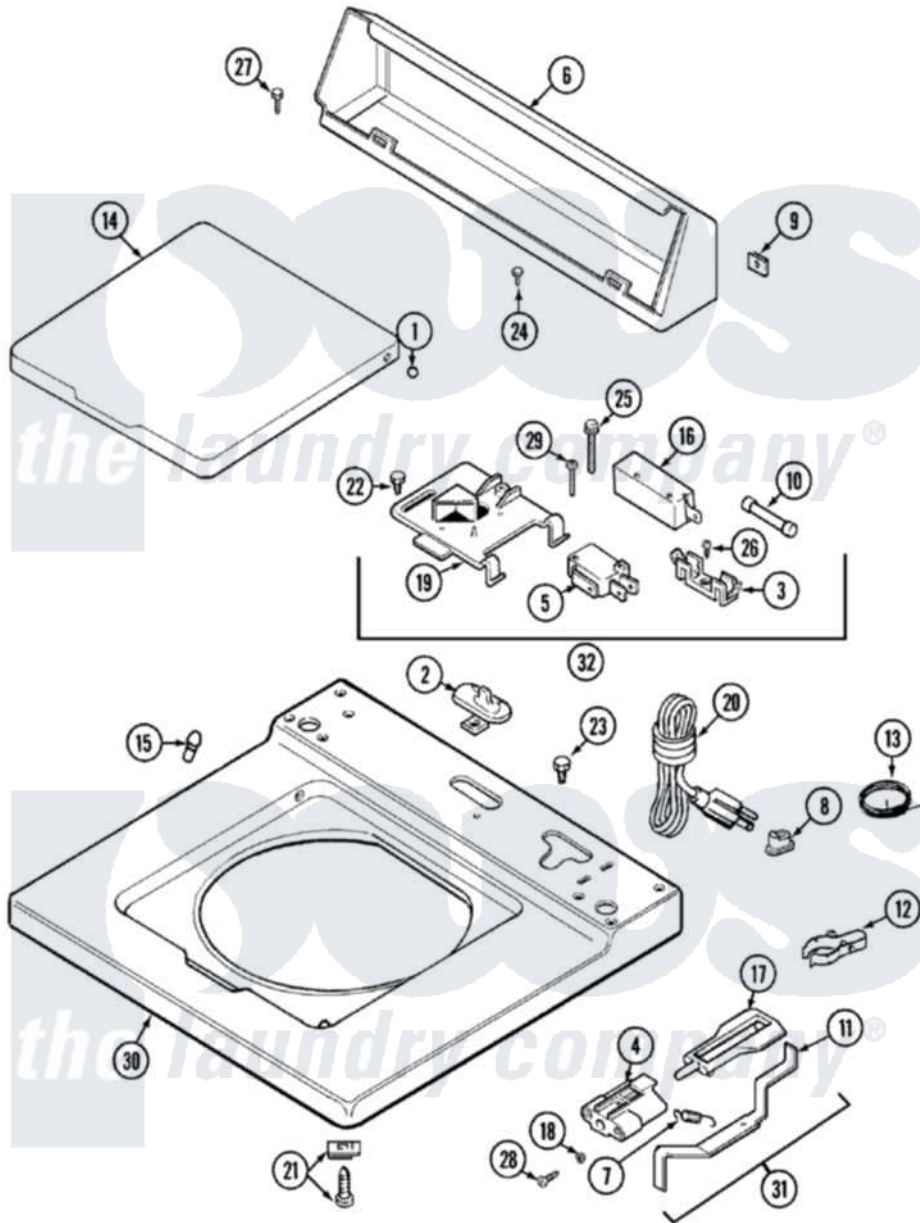

Maytag LAT9614AAE 05 - TOP

Maytag [Residential Maytag LAT9614AAE Washer Parts](#) Parts Diagram 05 - TOP
 Click on the part number to view part

Item	Original Part Number	Replaced By	Status	Part Description
1	211726			Hinge, Ball Lid
2	207159	489355		Screw, 8 X 1/2
"	22001298			Cap, Top Cover
3	207167			Block, Fuse
4	216256		Not Available	BRACKET, UNBALANCE
5	207166			Switch, Check
6	205635			Console
7	213720			Spring, Lid Switch
8	211881			Grommet, Cord Part Not Used-Gas Models Only
9	215075			Fastener, Control Panel To Console
10	207168	22001682		Switch Assembly, Lid W/4amp Fuse
11	22001136			Lever, Unbalance
12	301548			Clamp, Ground Wire
13	311155			Ground Wire And Clamp

14	22001028	22001893	Lid
"	22001206	22001893	Lid
15	212716		Bumper, Lid
16	205415	279347	Switch-Lid
17	216255		Plunger, Lid Switch
18	211500		Washer, Bracket To Top Cover
19	Y215699	22001678	Bracket, Switch And Fuse
20	208194	22003062	Cord, Power
21	204445		Screw And Fastener Assembly
22	207159	489355	Screw, 8 X 1/2
23	315483	3370225	Screw
24	216423	3370225	Screw
25	213501		Screw, No.6-20 X 1-1/8 Inch
26	Y311711		Screw, Fuse Block
27	Y313559		Screw
28	910182	25-7809	Screw, No.6-20 1/2 Flthd Torx
29	22001352		Screw, Check Switch
"	22001353		Set Screw, Motor Pulley
30	22001117	Not Available	TOP COVER ASSEMBLY (WHT)
31	22001311		Unbalance Lever Assembly
32	207176	22001682	Switch Assembly, Lid W/4amp Fuse